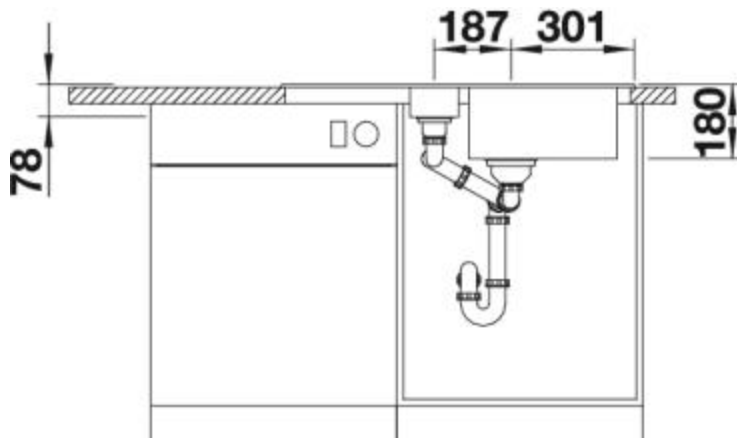

## Details

---

Top View

Side View

Front View

Scope of supply

---

waste fitting with space-saving pipe, 3 1/2" and 1 1/2" basket  
strainers

## Design tips

---

Cabinet Width: 60 cm  
Bowl depth: 180 mm / 78 mm

Cut out size: 842 x 417 x R15

Universal handing