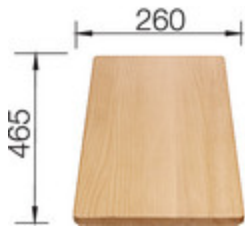

Chopping board
BL225685

BLANCO UK Limited
Tel: 01923 635200
Fax: 0800 0911608
> www.blanco.co.uk