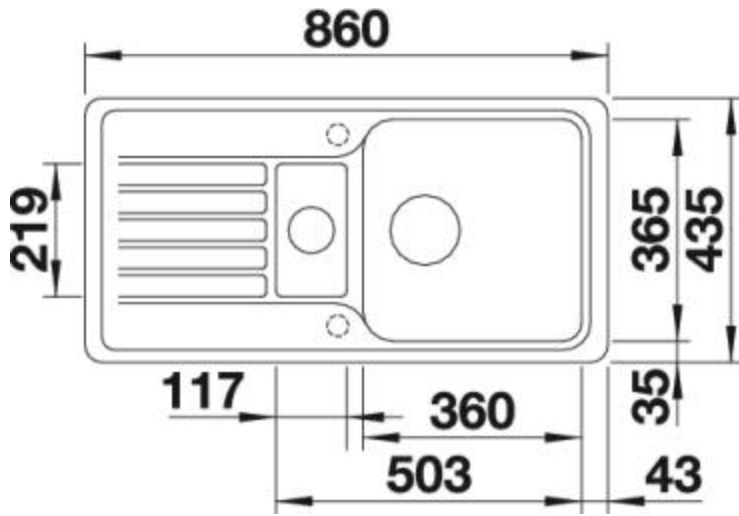

### The starter model in SILGRANIT®

- Functional design and clear lines
- Large bowl, additional bowl and drainer
- Maximum utilisation of the small space requirement of 86 x 43.5 cm
- Can be installed reversibly

## Details

---

Top View

Side View

Front View

Scope of supply

---

waste fitting with space-saving pipe, 3 1/2" and 1 1/2" basket  
strainers

## Design tips

---

Cabinet Width: 60 cm  
Bowl depth: 180 mm / 78 mm

Cut out size: 842 x 417 x R15

Universal handing