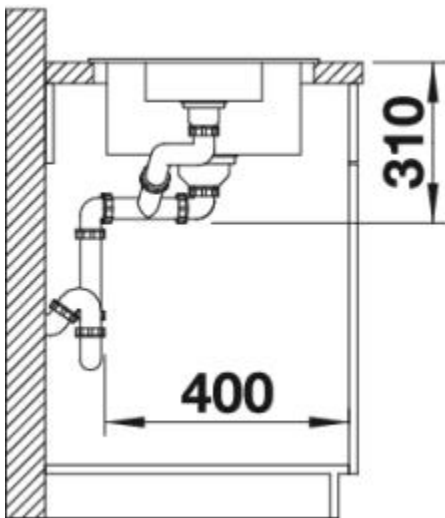

## Details

---

Top View

Side View

Front View

Scope of supply

---

waste fitting with space-saving pipe, 3 1/2" and 1 1/2" basket  
strainers

## Design tips

---

Cabinet Width: 60 cm  
Bowl depth: 180 mm / 78 mm

Cut out size: 842 x 417 x R15

Universal handing