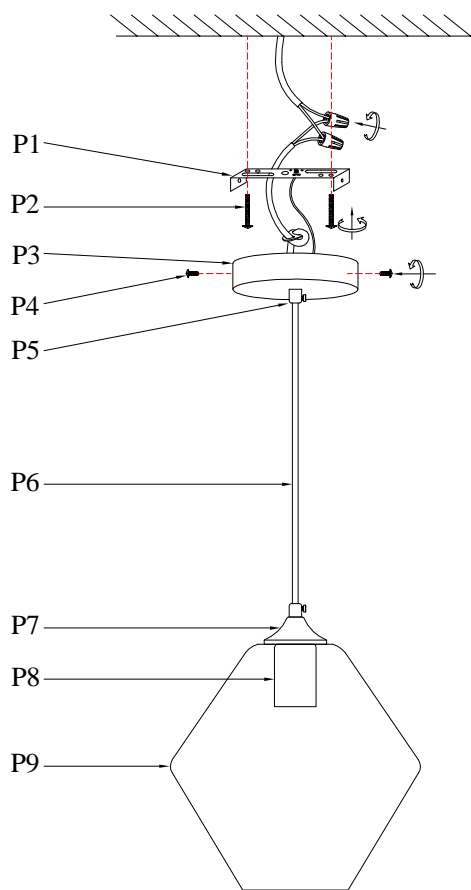

Installation manual for:

PARTS LIST

Parts Number	picture	Description	Qty	Diagram number
		L4.5" Mounting bracket	1	P1
		5/32-32 Screw	2	P2
		ø4.7" Metal Canopy	1	P3
		M4 Screw	2	P4
		Wire lock	1	P5
		Wire lock	1	P5
		Power Cord 60" 18# Black	1	P6
		ø2.4" Metal Cover	1	P7
		E26 Metal Cup	1	P8
		ø9.4" Lampshade	1	P9