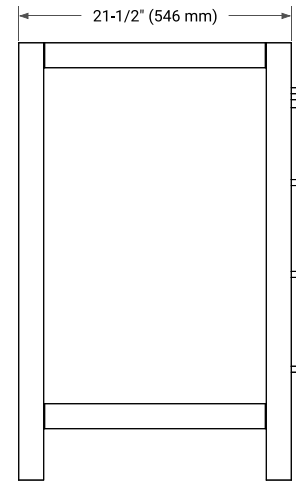

# 36" RIGHT OFFSET CABINET

## BASE CABINET DIMENSIONS

36" W x 21.5" D x 34.5" H

## FRONT VIEW

## SIDE VIEW