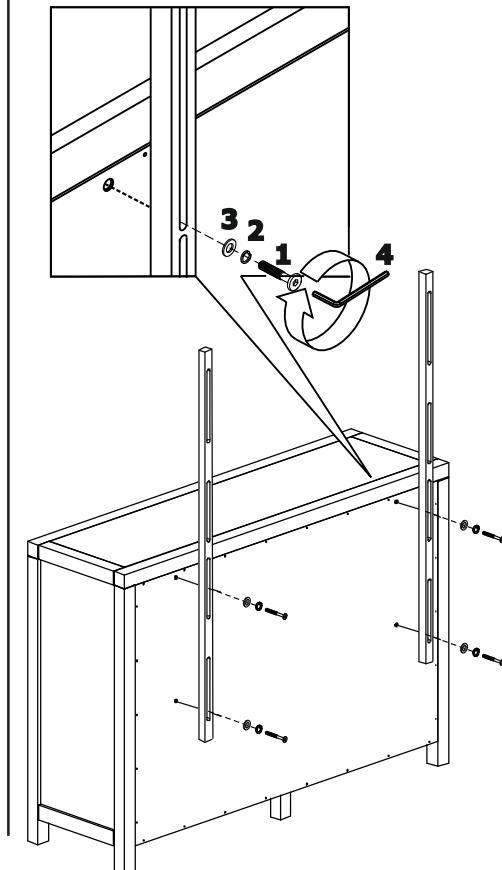

DRESSER MIRROR

ASSEMBLY INSTRUCTIONS

BOX DRESSER MIRROR

BOX DRESSER 8 DRAWER*

*SOLD SEPARATELY

OPTION 1 WALL MOUNTING

HARDWARE PACKED IN BOX DRESSER 8 DRAWER

1	ALLEN BOLT (6X40mm)		8 PCS
2	SPRING WASHER (M6)		8 PCS
3	FLAT WASHER (M6)		8 PCS
4	ALLEN KEY (L4)		1 PC

OPTION 2 DRESSER MOUNTING

STEP 1 :

STEP 2 :