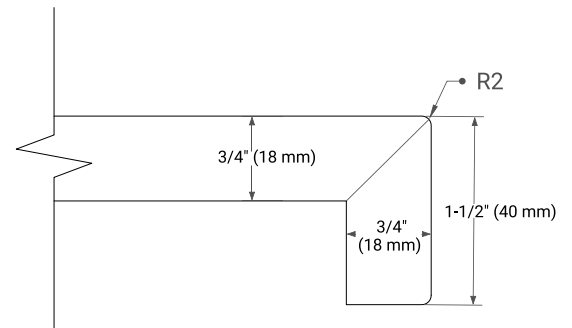

EDGE SIDE VIEW