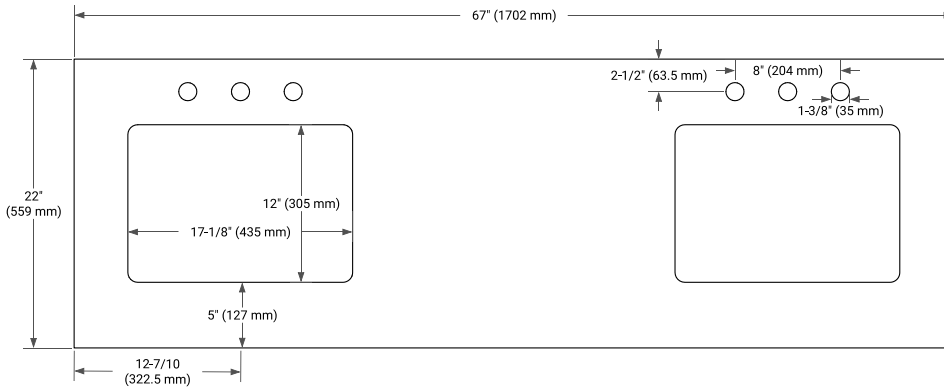

67" DOUBLE RECTANGLE SINK COUNTERTOP WITH 1.5 IN. THICKNESS

OVERALL DIMENSIONS

67" W x 22" D x 1.5" H

COUNTERTOP OPTIONS

FEATURES

- Solid countertop with mitered edges & seams
- Undermount white rectangular sink
- Pre-drilled for 8" widespread faucet

INCLUDED

- Countertop
- Matching Backsplash
- Rectangle Sinks

COUNTERTOP PLAN VIEW