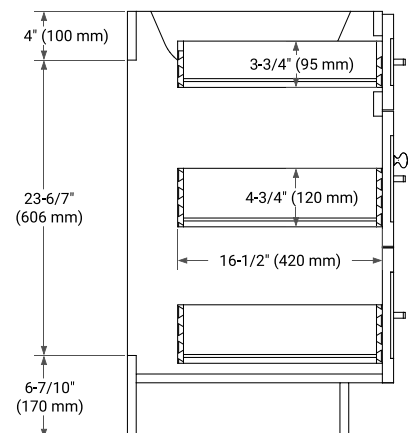

## BASE CABINET DIMENSIONS

66" W x 21.5" D x 34.5" H

### SIDE VIEW

# 67" DOUBLE RECTANGLE SINK COUNTERTOP WITH 1.5 IN. THICKNESS

## OVERALL DIMENSIONS

67" W x 22" D x 1.5" H