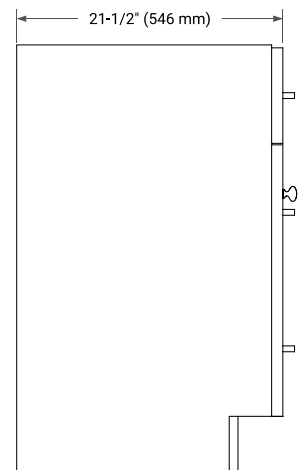

66" DOUBLE SINK BASE CABINET

BASE CABINET DIMENSIONS

66" W x 21.5" D x 34.5" H

FEATURES

- Solid wood frame & plywood panels
- Dovetail drawers and joints
- Soft closing doors & drawers

HARDWARE FINISHES*

Brushed Nickel   Satin Brass   Matte Black   Polished Chrome

Hardware comes preinstalled with the illustrated option. Other finishes are available on our online store if you prefer a different one.

AVAILABLE COLORS

White   Grey   Midnight Blue   Black

FRONT VIEW

SIDE VIEW

PLAN VIEW