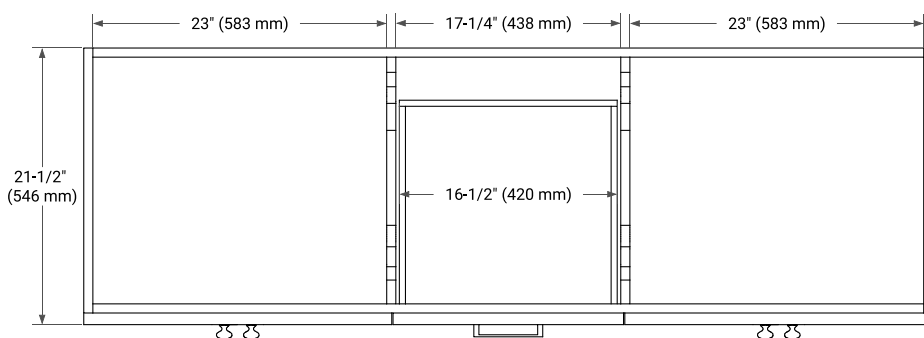

66" DOUBLE SINK BASE CABINET

BASE CABINET DIMENSIONS

66" W x 21.5" D x 34.5" H

FEATURES

- Solid wood frame & plywood panels
- Dovetail drawers and joints
- Soft closing doors & drawers

HARDWARE FINISHES*

Brushed Nickel   Satin Brass   Matte Black   Polished Chrome

Hardware comes preinstalled with the illustrated option. Other finishes are available on our online store if you prefer a different one.

AVAILABLE COLORS

White   Grey   Midnight Blue   Black

FRONT VIEW

SIDE VIEW

PLAN VIEW