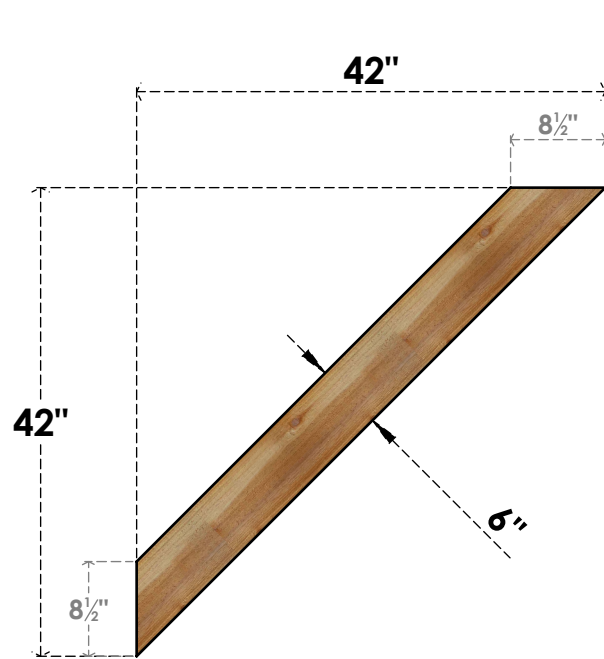

# BRC06X42X42TRA00RWR

6"W X 42"D X 42"H TRADITIONAL ROUGH SAWN BRACE, WESTERN RED CEDAR

**SIDE**

**FRONT**

EKENA MILLWORK  
2300 WEST MAIN ST.  
CLARKSVILLE, TX 75426  
TOLL FREE: 866-607-0453  
WWW.EKENAMILLWORK.COM