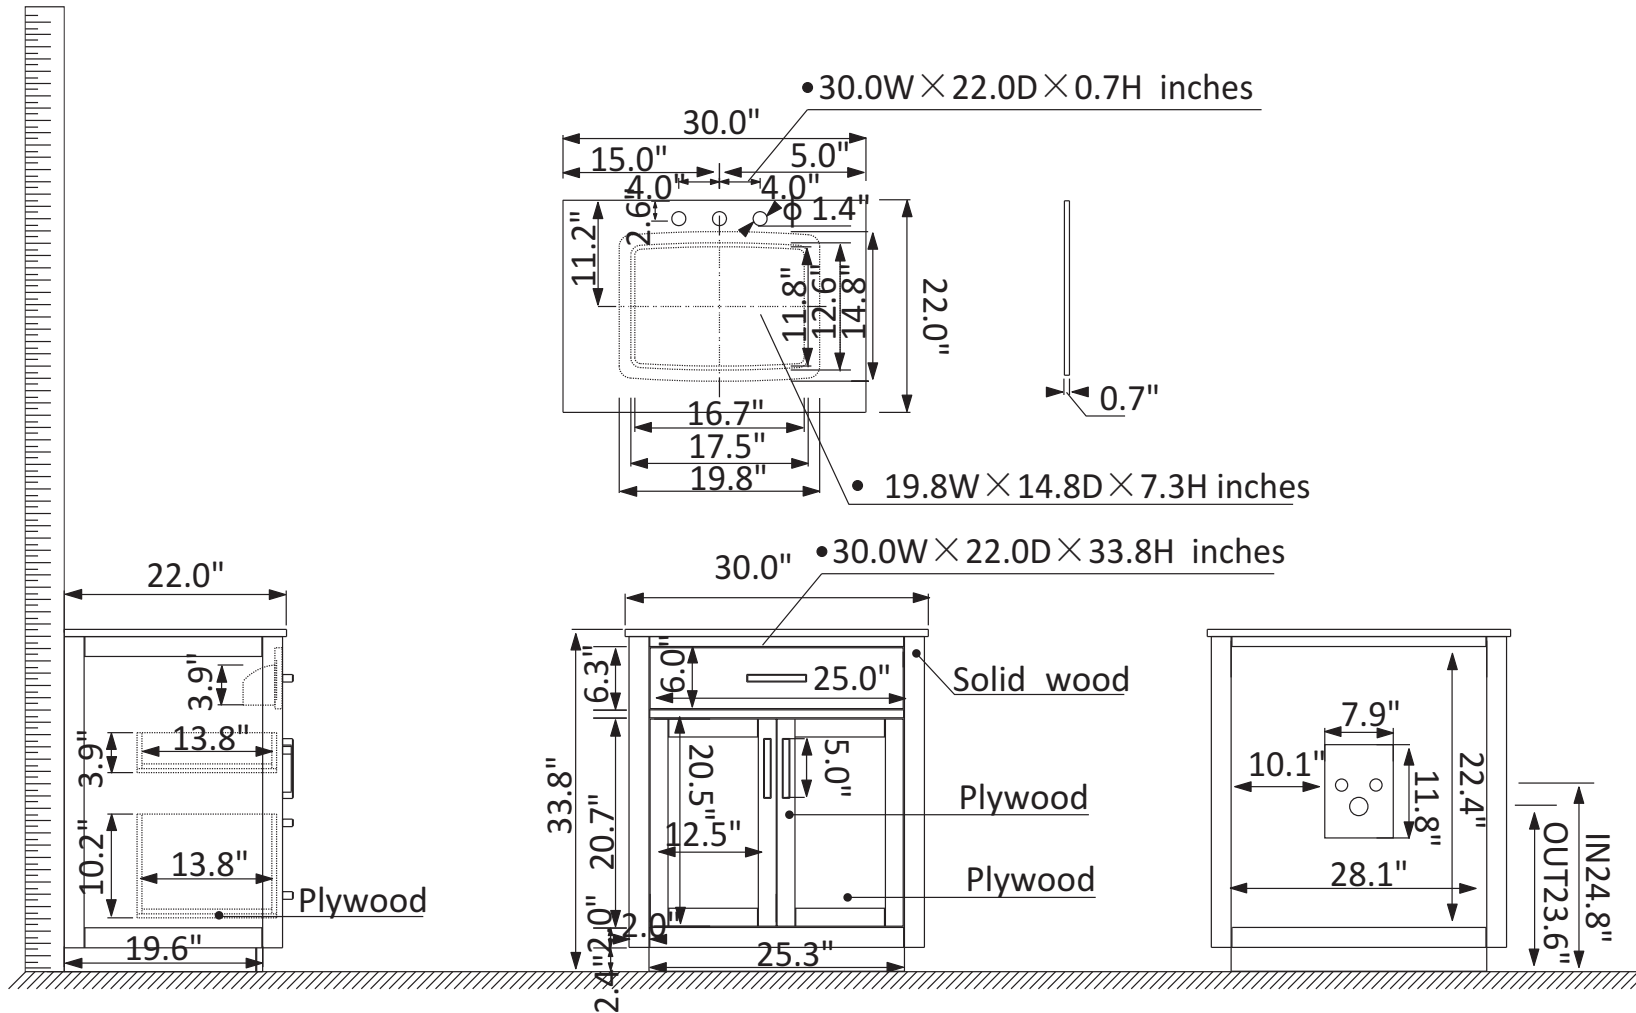

Disassemble drawer handles inside and install on drawer panel (Please disregard if the handles are installed properly).

Slider/Drawer Adjustment

Hinge/Door Adjustment

1. Up and down adjustment

2. In and out adjustment

3. Left and right adjustment

Dimensions

Does not include faucet, drain assembly, p-frap, backsplash, sidesplash and mirrors are only included with the purchase of the set.