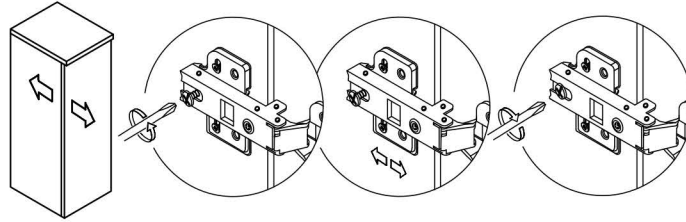

Backsplash(0)

Sidesplash(0)

Top&Basin(1)

Main cabinet(1)

Cabinet Installation

Determine location of where you would like to install your vanity.

Place vanity in the installation location. Check that vanity cabinet is level.

Disassemble drawer handles inside and install on drawer panel (Please disregard if the handles are installed properly).

Slider/Drawer Adjustment

Hinge/Door Adjustment

1. Up and down adjustment

2. In and out adjustment

3. Left and right adjustment

Dimensions

Does not include faucet, drain assembly, p-frap, backsplash, sidesplash and mirrors are only included with the purchase of the set.