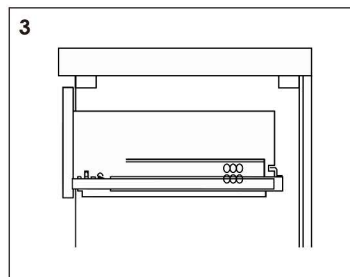

Backsplash(0)

Sidesplash(0)

Top&Basin(1)

Main cabinet(1)

Cabinet Installation

Determine location of where you would like to install your vanity.

Place vanity in the installation location. Check that vanity cabinet is level.

Disassemble drawer handles inside and install on drawer panel (Please disregard if the handles are installed properly).

Slider/Drawer Adjustment

Hinge/Door Adjustment

1. Up and down adjustment

2. In and out adjustment

3. Left and right adjustment

Dimensions

Does not include faucet, drain assembly, p-frap, backsplash, sidesplash and mirrors are only included with the purchase of the set.