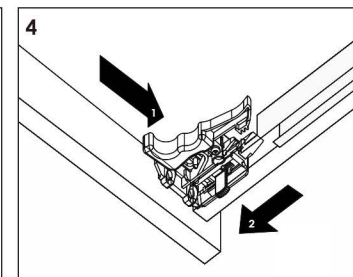

Backsplash(0)

Sidesplash(0)

Top&Basin(1)

Main cabinet(1)

Cabinet Installation

Determine location of where you would like to install your vanity.

Place vanity in the installation location. Check that vanity cabinet is level.

Disassemble drawer handles inside and install on drawer panel (Please disregard if the handles are installed properly).

Slider/Drawer Adjustment

Hinge/Door Adjustment

1. Up and down adjustment

2. In and out adjustment

3. Left and right adjustment

Dimensions

Does not include faucet, drain assembly, p-frap, backsplash, sidesplash and mirrors are only included with the purchase of the set.