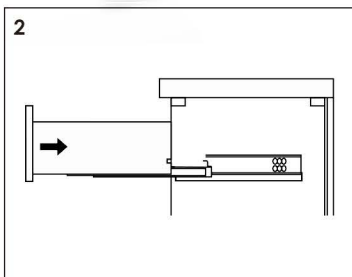

Backsplash(0)

Sidesplash(0)

Top&Basin(1)

Main cabinet(1)

Cabinet Installation

Determine location of where you would like to install your vanity.

Place vanity in the installation location. Check that vanity cabinet is level.

Disassemble drawer handles inside and install on drawer panel (Please disregard if the handles are installed properly).

Slider/Drawer Adjustment

Hinge/Door Adjustment

1. Up and down adjustment

2. In and out adjustment

3. Left and right adjustment

Dimensions

Does not include faucet, drain assembly, p-frap, backsplash, sidesplash and mirrors are only included with the purchase of the set.