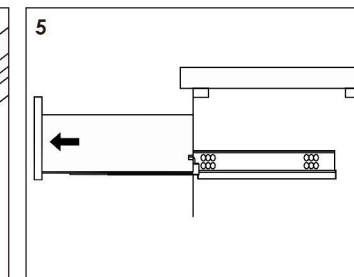

Backsplash(0)

Sidesplash(0)

Top&Basin(1)

Main cabinet(1)

Cabinet Installation

Determine location of where you would like to install your vanity.

Place vanity in the installation location. Check that vanity cabinet is level.

Disassemble drawer handles inside and install on drawer panel (Please disregard if the handles are installed properly).

Slider/Drawer Adjustment

Hinge/Door Adjustment

1. Up and down adjustment

2. In and out adjustment

3. Left and right adjustment

Dimensions

Does not include faucet, drain assembly, p-frap, backsplash, sidesplash and mirrors are only included with the purchase of the set.