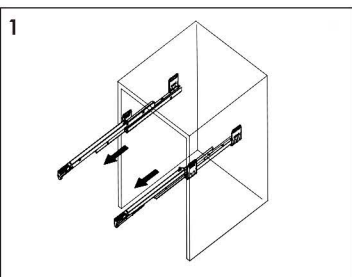

Backsplash(0)

Sidesplash(0)

Top&Basin(1)

Main cabinet(1)

Cabinet Installation

Determine location of where you would like to install your vanity.

Place vanity in the installation location. Check that vanity cabinet is level.

Disassemble drawer handles inside and install on drawer panel (Please disregard if the handles are installed properly).

Slider/Drawer Adjustment

Hinge/Door Adjustment

1. Up and down adjustment

2. In and out adjustment

3. Left and right adjustment

Dimensions

Does not include faucet, drain assembly, p-frap, backsplash, sidesplash and mirrors are only included with the purchase of the set.