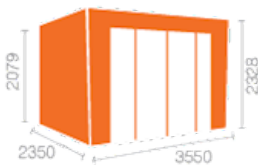

The Aura | 44mm Log Cabin - Technical Data Sheet

- Superior Grade 44mm Finish Interlocking Logs
- Stylish European Fully Glazed Double Doors
- Quality Joiner Made Full Length Windows
- Easy To Assemble Interlock System
- Beautiful Pent Style Roof Construction

Cladding Material	Heavy Duty Interlocking T&G Logs	Cladding Thickness	44
Framing Style	Tanalised Bearers Only	Framing Size	58mm x 44mm
Roof Material	Tongue & Groove Board	Roof Thickness	19mm
Floor Material	Tongue & Groove Board	Floor Size	19mm
Door Style	Fully Glazed Joiner Made Double Doors	Door Size	1520mm x 1880mm
Window Style	Joiner Made Full Length Windows	Window Size	435mm x 1855mm
Glazing Thickness	4	Glazing Material	Toughened Glass
Roof Covering	Green Mineral Felt	Treatment	Untreated
Locking System	3 Lever Lock with Brass Handles	Material	Tongue & Groove Board

12x8:

Building Dimension	Length	Width	Base Size	Internal Size	External Ridge	External Eaves	Internal Ridge	Internal Eaves	Ext. Size exc. Roof	Ext. Size inc. Roof	No. of Windows	Weight
12x8 Aura	3550mm	2350mm	3360mm x 2160mm	3272mm x 2072mm	2328mm	2079mm	2236mm	2016mm	3550mm x 2350mm	3750mm x 2550mm	2	758kgs