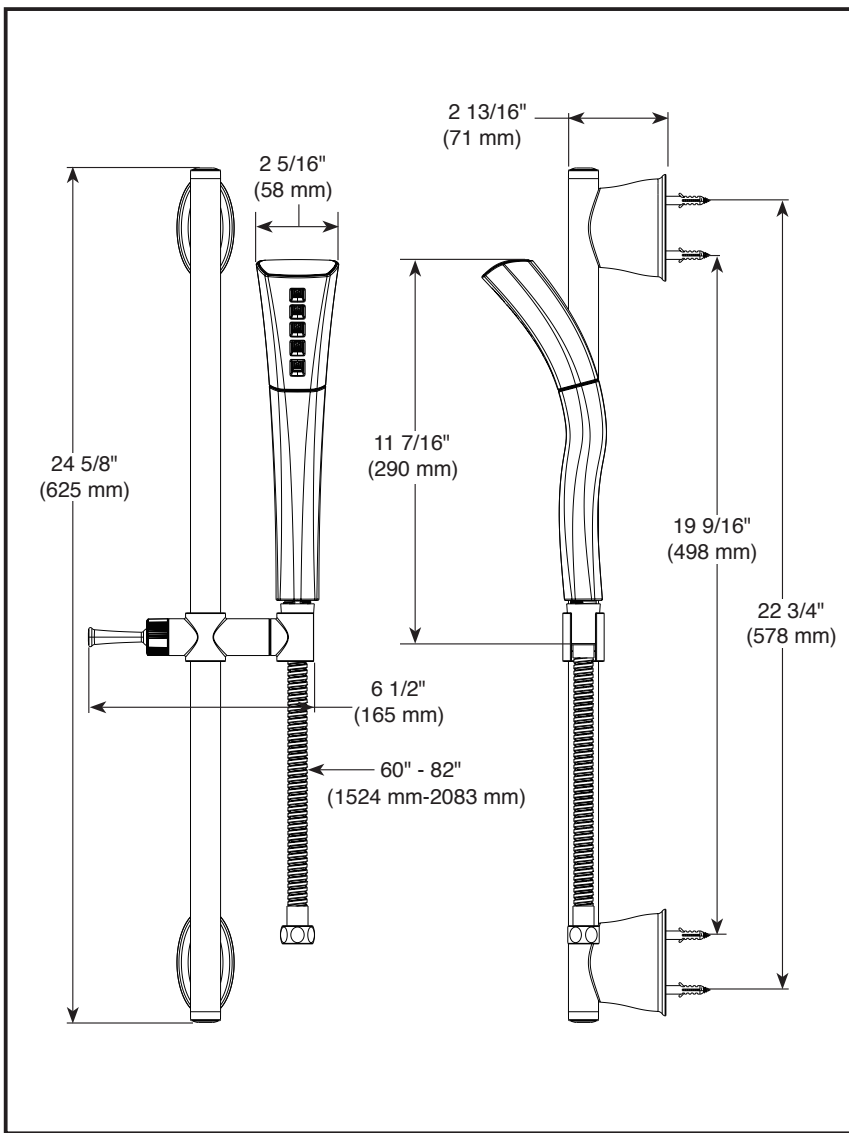

see what Delta can do™

HAND SHOWER W/SLIDE BAR

■ Single Spray Setting Hand Shower

FEATURES:

- H₂Okinetic® Technology
- Lumicoat® Finish (-PR models only)
- Lumicoat® Finishes easily wipe clean without cleaners and chemicals on the products most commonly touched areas

STANDARD SPECIFICATIONS:

- Max flow rate 1.75 gpm @ 80 psi, 6.6 L/min @ 550 kPa
- Certified dual check valves for backflow protection
- 60-82" (1524 mm - 2083 mm)stretchable metal hose
- Slide bar bracket for hands-free showering
- Slide bar w/adjustable slide (allows for adjustable shower height)
- Not to be used as a grab bar
- Spray settings include: H₂Okinetic® spray

▲ Designate proper finish suffix

COMPLIES WITH:

- ASME A112.18.1 / CSA B125.1◆
- ASME A112.18.3
- EPA WaterSense®
- ◆ Your Delta hand shower incorporates a backflow protection system that has been tested to be in compliance with ASME A112.18.3 and ASME A112.18.1/CSA B125.1. It incorporates two certified check valves in series, which operate independently and are integral, non-serviceable parts of the wand assembly.