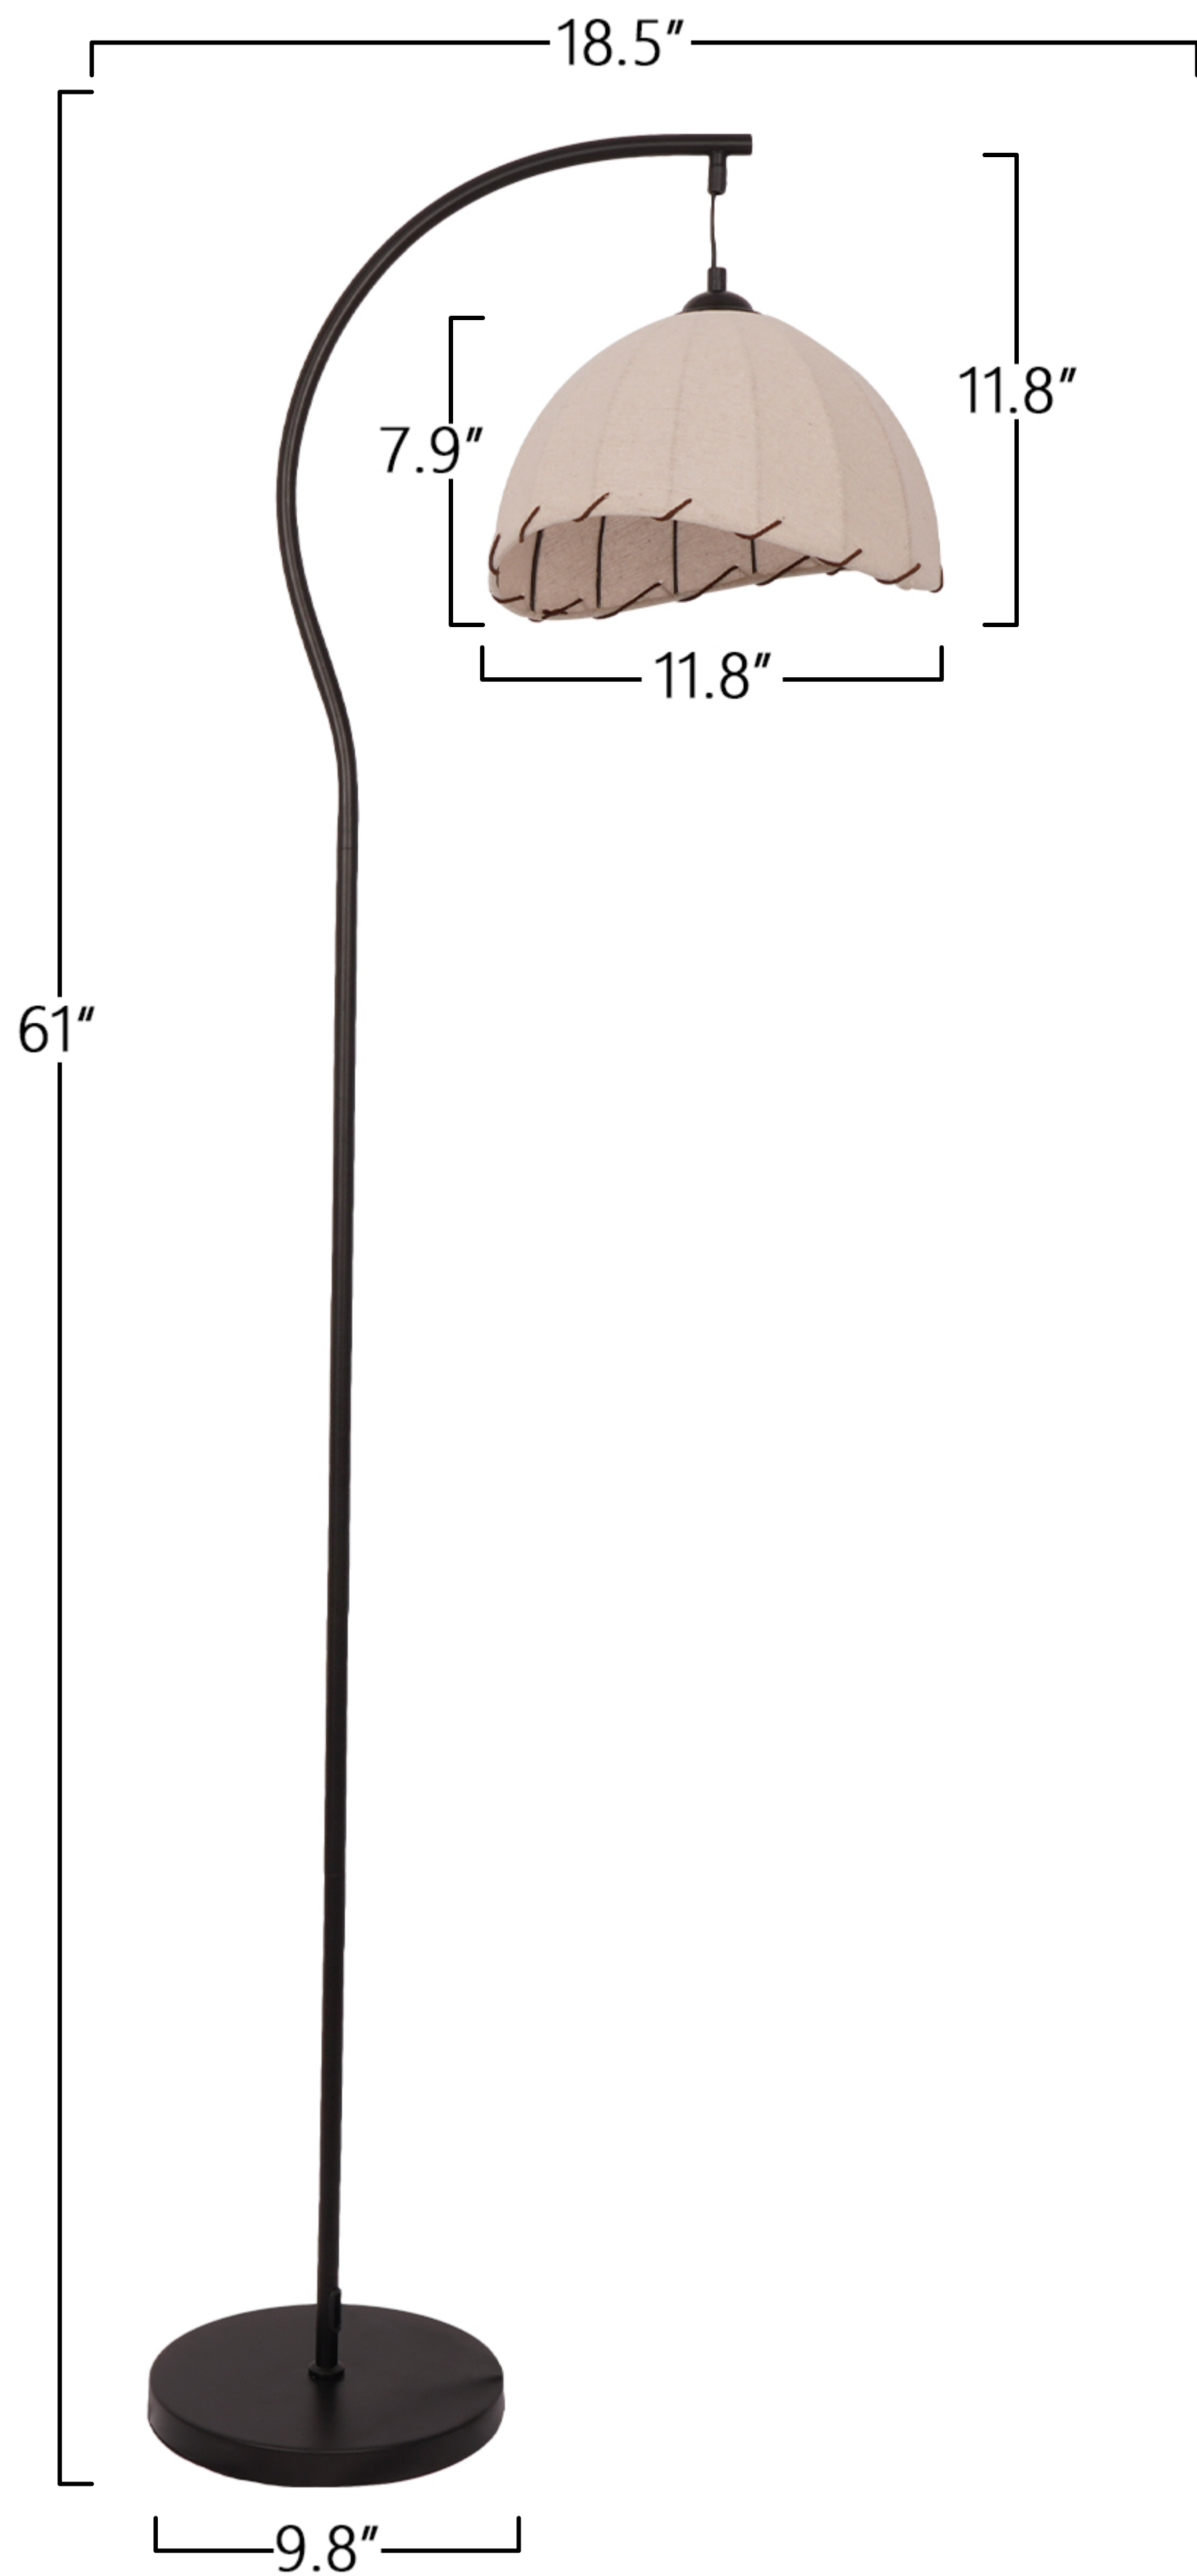

Product Size

Specifications

Material:Iron+Fabric

Bulb:E26*1
(Incl Warm Light Source)

Weight:8.49Lbs

Voltage:110V

Lamp Body Color: Black

Control Method:Push Button
Switch