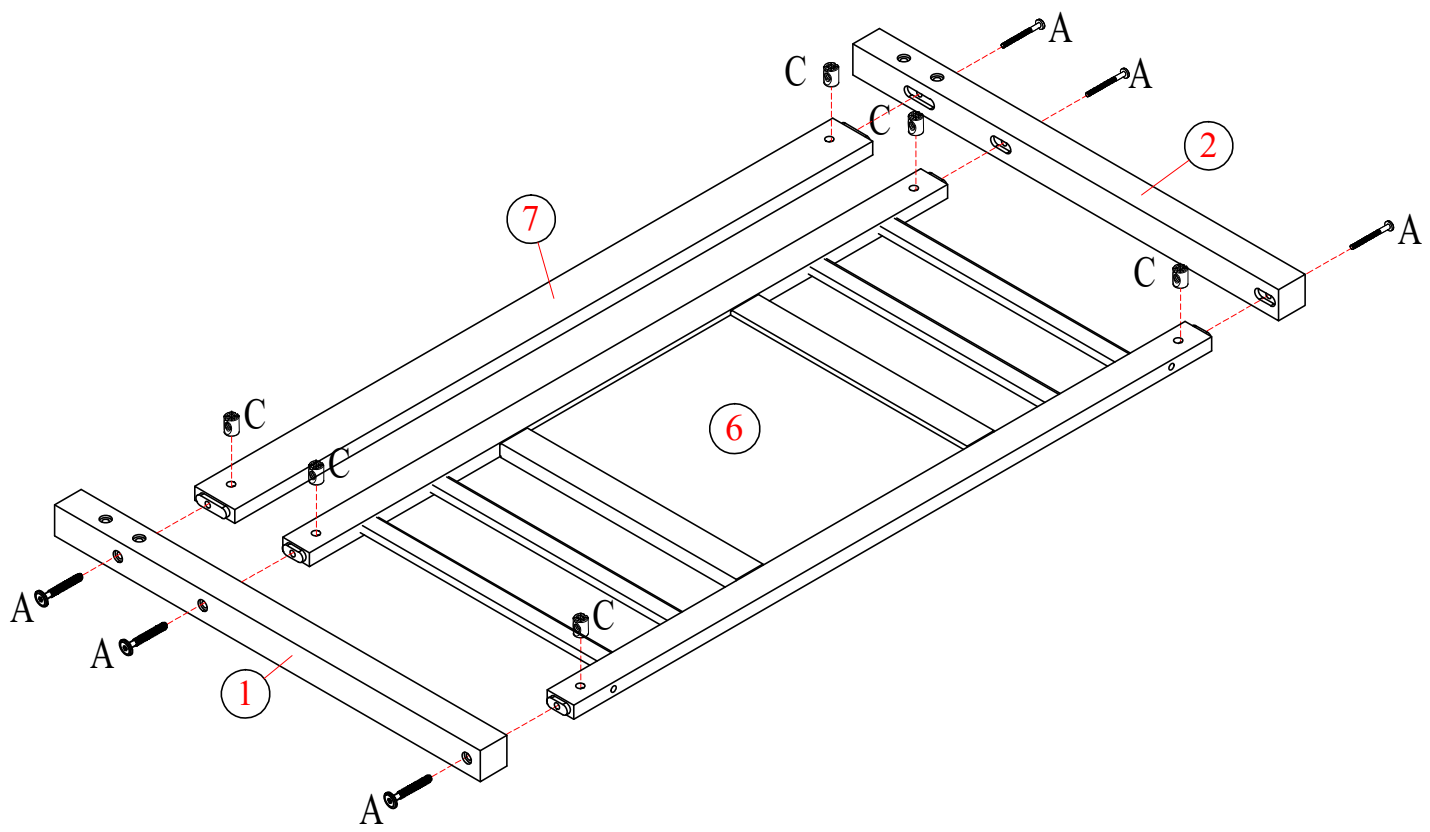

STEP-ÉTAPE- 1

A		C		I	
6PCS		6PCS		1PC