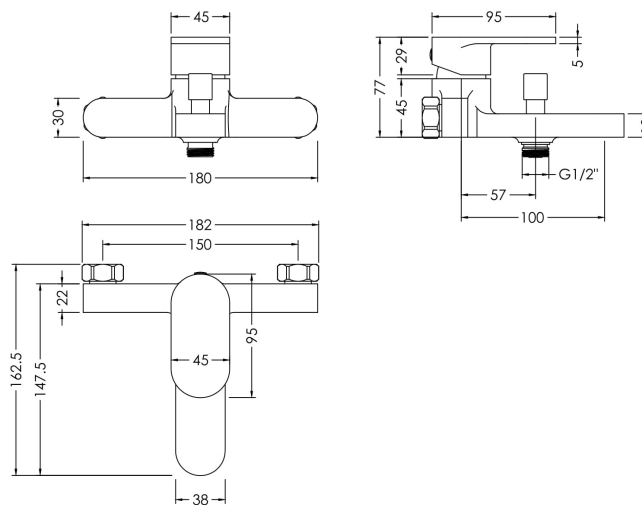

### Product Dimensions

Height (mm):	77
Width (mm):	180
Depth (mm):	147
Length (mm):	
Nett Weight (kg):	1.7

### Packaging Dimensions

Height (mm):	85
Width (mm):	220
Depth (mm):	330
Gross Weight (kg):	1.7

### Outer Box Dimensions (If Applicable)

Height (mm):	565
Width (mm):	525
Depth (mm):	350
Length (mm):	
Gross Weight (kg):	
Barcode:	5056211898900

Flow Rates: (Litres Per Min)	0.1 bar: 2.6	0.5 bar: 6	1 bar: 8.4	2 bar: 12	3 bar: 14.5
Pipe Size:	3/4"				
Pipe Centres:	150				