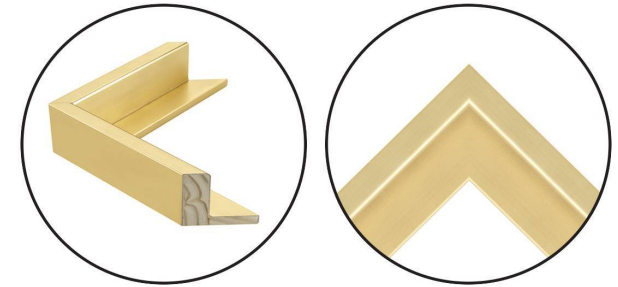

WENDOVER ART GROUP

ITEM NUMBER : **WLA2253**

TITLE : **Textured Petals 1**

OUTWARD DIMENSION (W X H) : **41.5" x 41.5"**

FRAME (WIDTH X DEPTH) : **M1102SUB1 | 0.63" x 2.13"**

FRAME FINISH : **Floater Frame**

Gold

DESCRIPTION :

Giclee on Textured and Artist Enhanced Panel