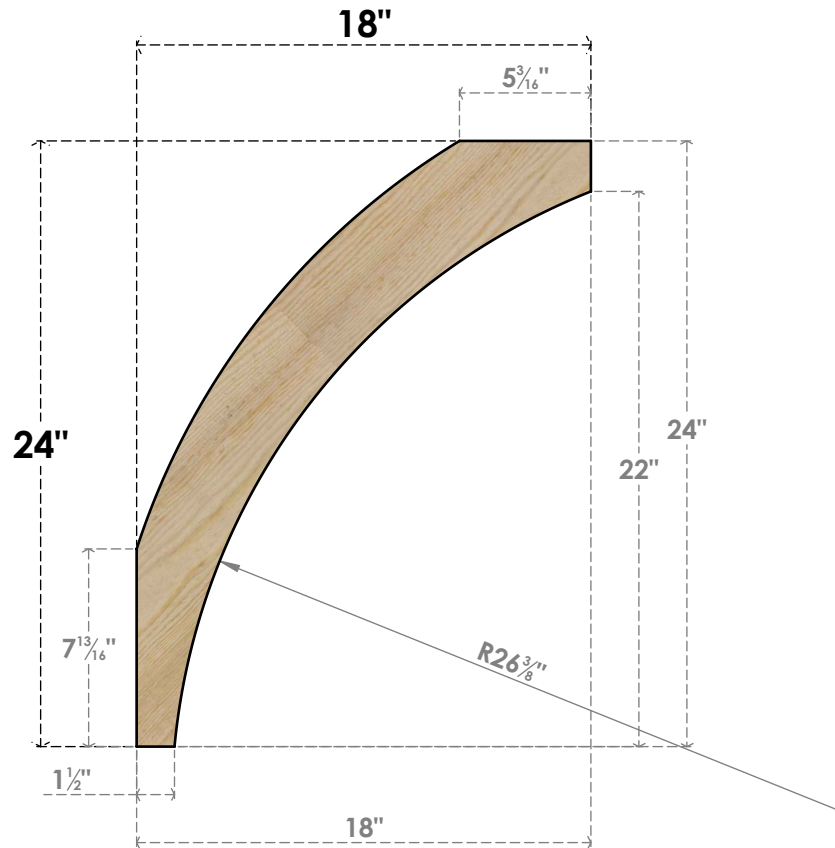

BRC04X18X24THR00RDF

4"W X 18"D X 24"H THORTON ROUGH SAWN BRACE, DOUGLAS FIR

SIDE

FRONT

EKENA MILLWORK
 2300 WEST MAIN ST.
 CLARKSVILLE, TX 75426
 TOLL FREE: 866-607-0453
 WWW.EKENAMILLWORK.COM

NOTES

1. INSTALLATION TO BE COMPLETED IN ACCORDANCE WITH MANUFACTURER'S SPECIFICATIONS.
2. DRAWING MAY NOT BE TO SCALE
3. THIS DRAWING IS INTENDED FOR DESIGN AND PLANNING PURPOSES ONLY.
4. ALL INFORMATION CONTAINED HEREIN WAS CURRENT AT THE TIME OF DEVELOPMENT BUT MUST BE REVIEWED AND APPROVED BY THE PRODUCT MANUFACTURER TO BE CONSIDERED ACCURATE.
5. PRODUCTS ARE NOT KILN DRIED. THIS ITEM IS UNIQUE AND WILL CONTAIN THE NATURAL VARIATIONS THAT THE WOOD SPECIES OFFERS. THIS MAY RESULT IN VARIATIONS UP TO 1/4"