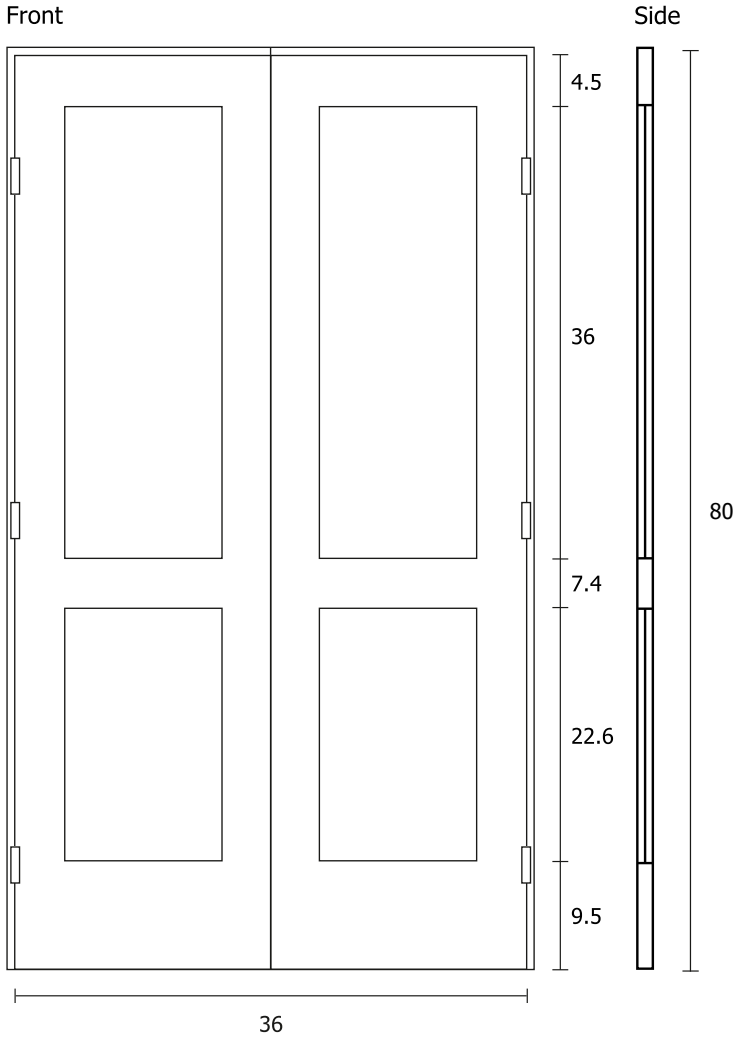

Prehung Double Door (Double Panel)

SKU# RID-36-80-2W-MB-T

Double Prehung Door

| | |
|----------------------|-------------------|
| SKU Name | RID-36-80-2W-MB-T |
| Style | Double Panel |
| Material | Composite Wood |
| Height | 80 inches (6/8) |
| Width | 36 inches (3/0) |
| Thickness | 1.375 inches |
| Framing Type | Prehung |
| Hinge Color/Finish | Black |
| Rough Opening Height | 82 inches |
| Rough Opening Width | 38.25 inches |