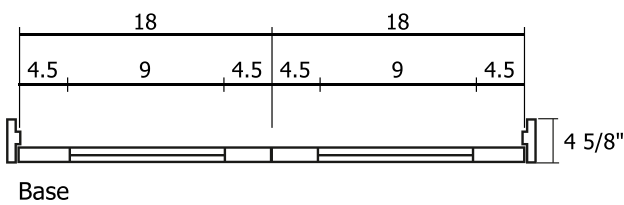

Prehung Double Door (Double Panel)

SKU# RID-36-80-2W-MB-T

Double Prehung Door

| | |
|----------------------|-------------------|
| SKU Name | RID-36-80-2W-MB-T |
| Style | Double Panel |
| Material | Composite Wood |
| Height | 80 inches (6/8) |
| Width | 36 inches (3/0) |
| Thickness | 1.375 inches |
| Framing Type | Prehung |
| Hinge Color/Finish | Black |
| Rough Opening Height | 82 inches |
| Rough Opening Width | 38.25 inches |