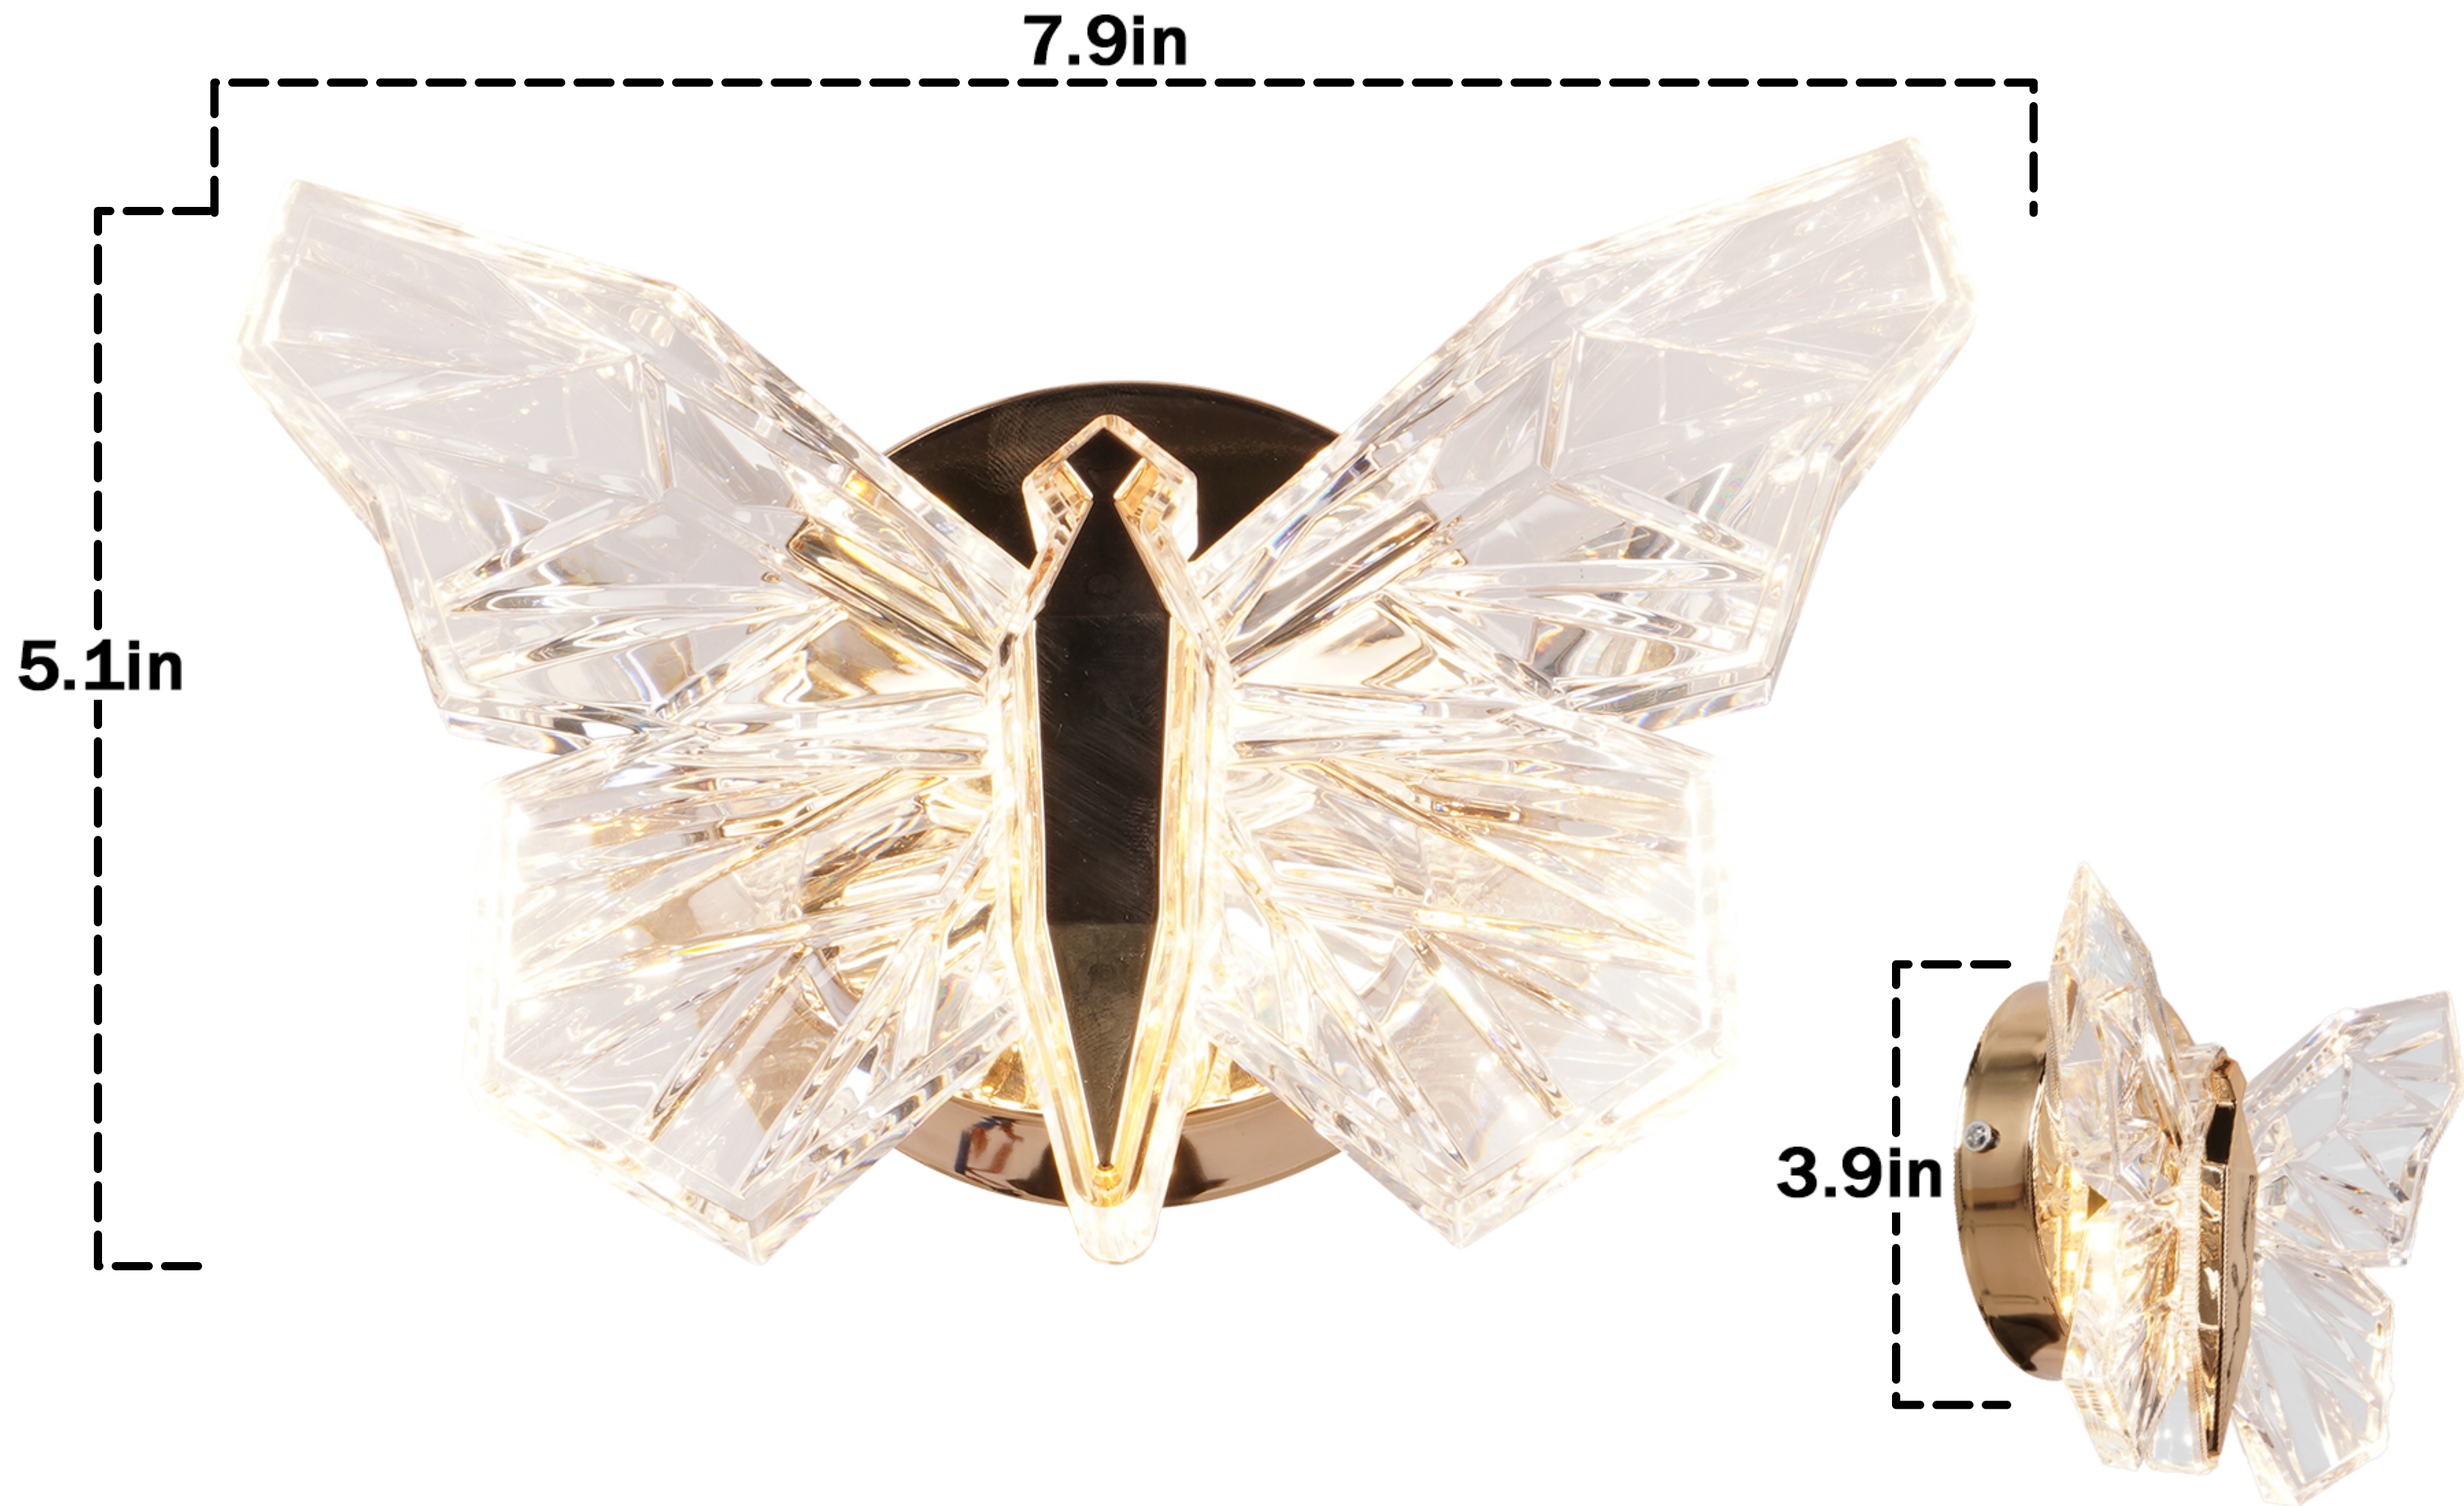

# PRODUCT SIZE

Lamp Body Color:Gold Finish

Material:Iron+Arcylic+Electroplated Plastic

Control Method:Wall Control

Weight:1.21Lbas

Voltage:110V

**LED**  
(Warm Light Source)