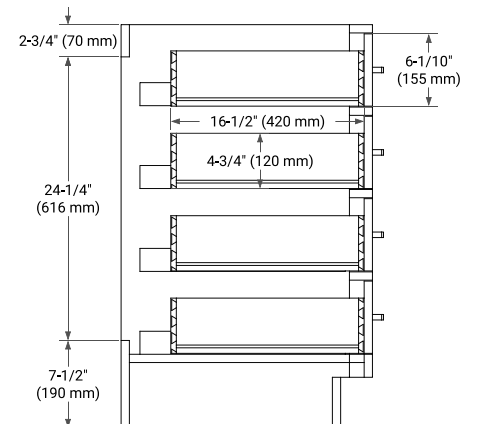

72" DOUBLE SINK BASE CABINET

BASE CABINET DIMENSIONS

72" W x 21.5" D x 34.5" H

FEATURES

- Solid wood frame & plywood panels
- Dovetail drawers and joints
- Soft closing doors & drawers

HARDWARE FINISHES*

Brushed Nickel Satin Brass Matte Black Polished Chrome

73" DOUBLE RECTANGLE SINK COUNTERTOP WITH 1.5" THICKNESS

OVERALL DIMENSIONS

73" W x 22" D x 1.5" H

COUNTERTOP OPTIONS

Carrara Marble

White Quartz

FEATURES

- Solid countertop with mitered edges & seams
- Undermount white rectangular sink
- Pre-drilled for 8" widespread faucet

INCLUDED

- Countertop
- Matching Backsplash
- Rectangle Sinks

COUNTERTOP PLAN VIEW

EDGE SIDE VIEW

THREE DIMENSIONAL COUNTERTOP VIEW