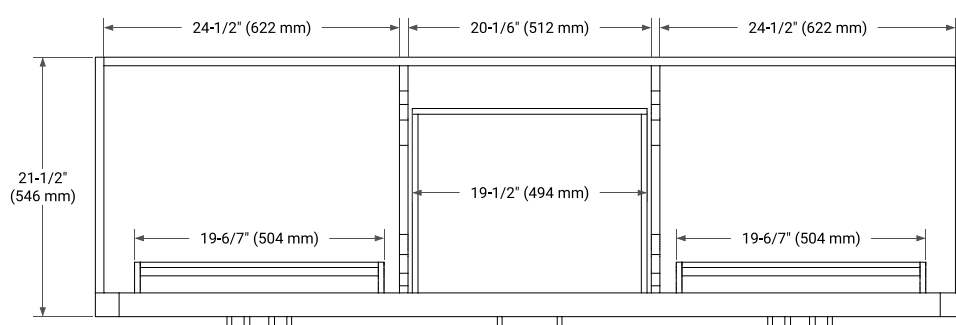

72" DOUBLE SINK BASE CABINET

BASE CABINET DIMENSIONS

72" W x 21.5" D x 34.5" H

FEATURES

- Solid wood frame & plywood panels
- Dovetail drawers and joints
- Soft closing doors & drawers

HARDWARE FINISHES*

Brushed Nickel Satin Brass Matte Black Polished Chrome

73" DOUBLE RECTANGLE SINK COUNTERTOP WITH 1.5" THICKNESS

OVERALL DIMENSIONS

73" W x 22" D x 1.5" H

COUNTERTOP OPTIONS

Carrara Marble

White Quartz

FEATURES

- Solid countertop with mitered edges & seams
- Undermount white rectangular sink
- Pre-drilled for 8" widespread faucet

INCLUDED

- Countertop
- Matching Backsplash
- Rectangle Sinks

COUNTERTOP PLAN VIEW

EDGE SIDE VIEW

THREE DIMENSIONAL COUNTERTOP VIEW