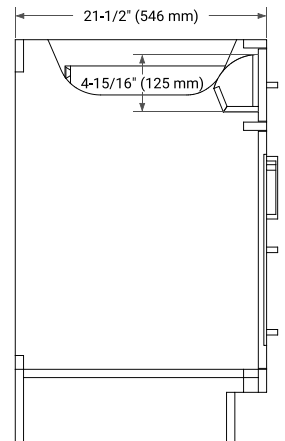

72" DOUBLE SINK BASE CABINET

BASE CABINET DIMENSIONS

72" W x 21.5" D x 34.5" H

FEATURES

- Solid wood frame & plywood panels
- Dovetail drawers and joints
- Soft closing doors & drawers

HARDWARE FINISHES*

Brushed Nickel   Satin Brass   Matte Black   Polished Chrome

Hardware comes preinstalled with the illustrated option. Other finishes are available on our online store if you prefer a different one.

AVAILABLE COLORS

White   Grey   Midnight Blue   Oak

FRONT VIEW

SIDE VIEW

PLAN VIEW