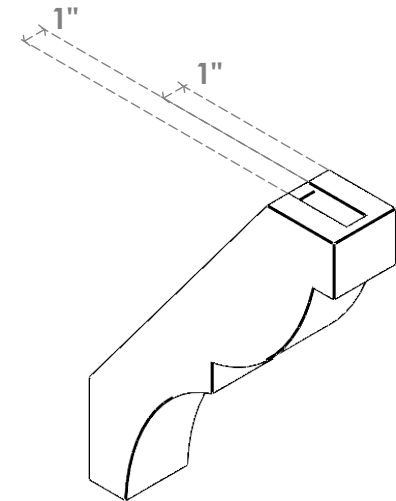

ITEM NUMBER: BRCURO030X12000X16000VALRCPR

3"W X 12"D X 16"H VALENCIA ROUGH CEDAR WOODGRAIN OPEN
TIMBERTHANE BRACE, PRIMED TAN

SIDE PROFILE

FRONT PROFILE

ISOMETRIC

EKENA MILLWORK
2300 WEST MAIN ST.
CLARKSVILLE, TX 75426
TOLL FREE: 866-607-0453
WWW.EKENAMILLWORK.COM

NOTES

1. INSTALLATION TO BE COMPLETED IN ACCORDANCE WITH MANUFACTURER'S SPECIFICATIONS.
2. DRAWING MAY NOT BE TO SCALE
3. THIS DRAWING IS INTENDED FOR DESIGN AND PLANNING PURPOSES ONLY.
4. ALL INFORMATION CONTAINED HEREIN WAS CURRENT AT THE TIME OF DEVELOPMENT BUT MUST BE REVIEWED AND APPROVED BY THE PRODUCT MANUFACTURER TO BE CONSIDERED ACCURATE.
5. TIMBERTHANE ARCHITECTURAL PRODUCTS ARE MADE FROM HIGH DENSITY URETHANE AND COME FACTORY PRIMED