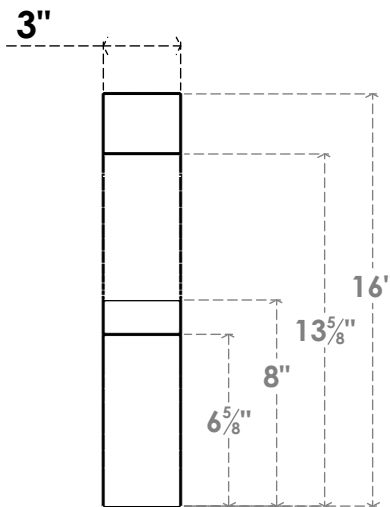

ITEM NUMBER: BRCURO030X12000X16000VALRCPR

3"W X 12"D X 16"H VALENCIA ROUGH CEDAR WOODGRAIN OPEN
TIMBERTHANE BRACE, PRIMED TAN

SIDE PROFILE

FRONT PROFILE

ISOMETRIC

EKENA MILLWORK
2300 WEST MAIN ST.
CLARKSVILLE, TX 75426
TOLL FREE: 866-607-0453
WWW.EKENAMILLWORK.COM

NOTES

1. INSTALLATION TO BE COMPLETED IN ACCORDANCE WITH MANUFACTURER'S SPECIFICATIONS.
2. DRAWING MAY NOT BE TO SCALE
3. THIS DRAWING IS INTENDED FOR DESIGN AND PLANNING PURPOSES ONLY.
4. ALL INFORMATION CONTAINED HEREIN WAS CURRENT AT THE TIME OF DEVELOPMENT BUT MUST BE REVIEWED AND APPROVED BY THE PRODUCT MANUFACTURER TO BE CONSIDERED ACCURATE.
5. TIMBERTHANE ARCHITECTURAL PRODUCTS ARE MADE FROM HIGH DENSITY URETHANE AND COME FACTORY PRIMED