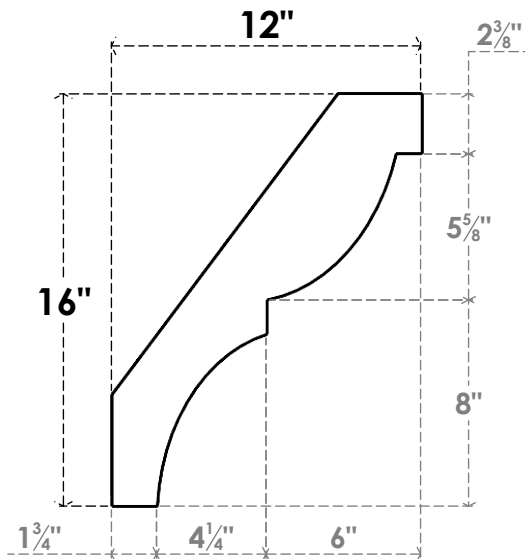

ITEM NUMBER: BRCURO030X12000X16000VALRCPR

3"W X 12"D X 16"H VALENCIA ROUGH CEDAR WOODGRAIN OPEN
TIMBERTHANE BRACE, PRIMED TAN

SIDE PROFILE

FRONT PROFILE

ISOMETRIC

EKENA MILLWORK
2300 WEST MAIN ST.
CLARKSVILLE, TX 75426
TOLL FREE: 866-607-0453
WWW.EKENAMILLWORK.COM

NOTES

1. INSTALLATION TO BE COMPLETED IN ACCORDANCE WITH MANUFACTURER'S SPECIFICATIONS.
2. DRAWING MAY NOT BE TO SCALE
3. THIS DRAWING IS INTENDED FOR DESIGN AND PLANNING PURPOSES ONLY.
4. ALL INFORMATION CONTAINED HEREIN WAS CURRENT AT THE TIME OF DEVELOPMENT BUT MUST BE REVIEWED AND APPROVED BY THE PRODUCT MANUFACTURER TO BE CONSIDERED ACCURATE.
5. TIMBERTHANE ARCHITECTURAL PRODUCTS ARE MADE FROM HIGH DENSITY URETHANE AND COME FACTORY PRIMED