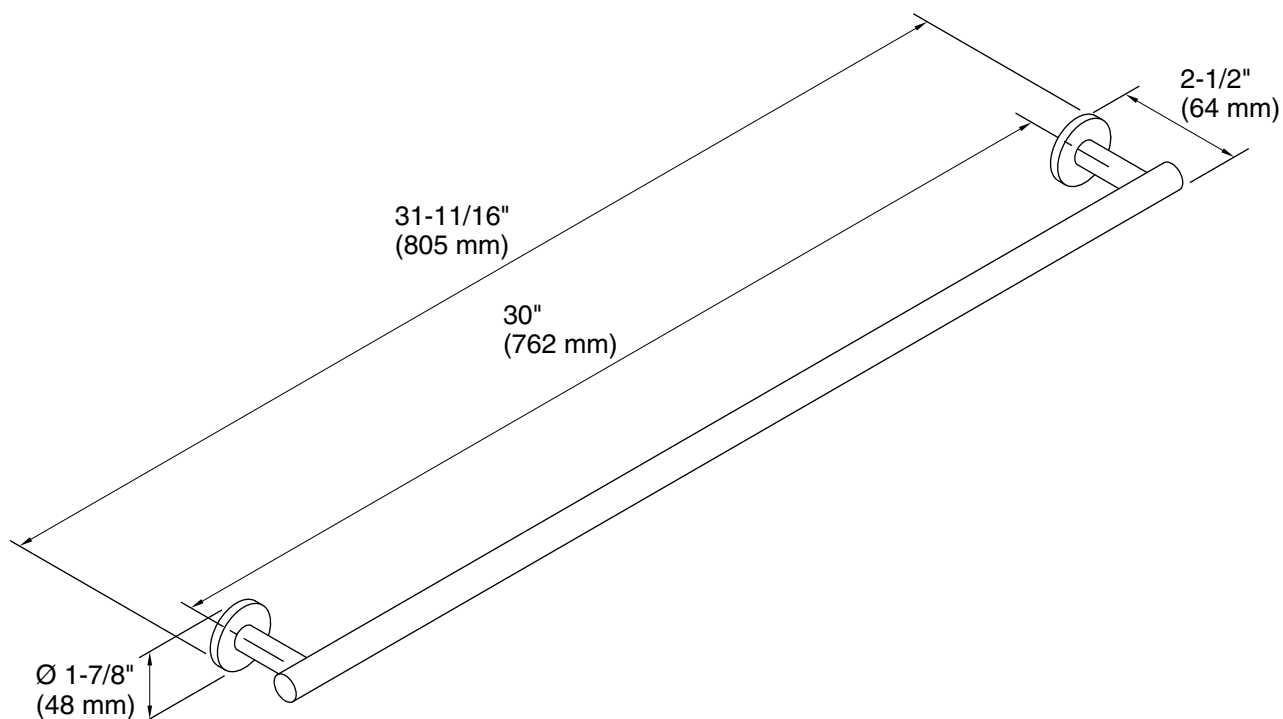

Technical Information

All product dimensions are nominal.

Material: Brass

Notes

Install this product according to the installation guide.

CAUTION: Risk of personal injury. Do not install these products in any area where they are likely to be used inadvertently as a grab bar or support bar. These products are not designed or intended for use as a grab bar or support bar.