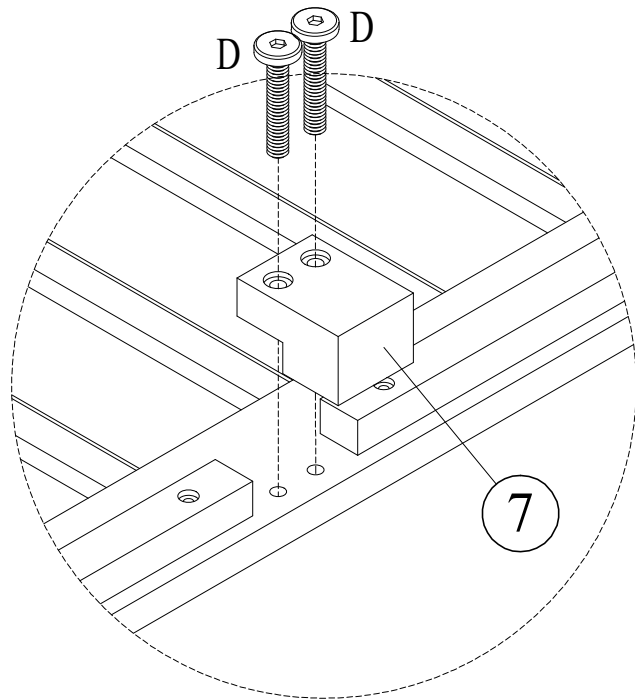

Hardware List

Liste du matériel

A  Ø1/4" x 85mm Hex-head bolt (8pcs) Boulon à tête hexagonale	B  Ø1/4" x 65mm Hex-head bolt (11pcs) Boulon à tête hexagonale	C  Ø1/4" x 13mm Horizontal-hole bolt (19pcs) Boulon à trou horizontal
D  Ø1/4" x 30mm Hex-head bolt (4pcs) Boulon à tête hexagonale	E  #3.5 x 15mm Screw (10pcs) Vis	G  #4 x 30mm Screw (16pcs) Vis
H  Latch (1pc) Loquet	I  K4mm Allen key (1pc) Clé Allen	

ASSEMBLY TOOLS REQUIRED (NOT INCLUDED)
OUTILS D'ASSEMBLAGE REQUIS (NON INCLUS)

STEP-ÉTAPE- 1

C	A	I
		
8PCS	8PCS	1PC

STEP-ÉTAPE-2

D		I	
	4PCS		1PC

STEP-ÉTAPE-3

C	B	I
		
11PCS	11PCS	1PC

STEP-ÉTAPE-4