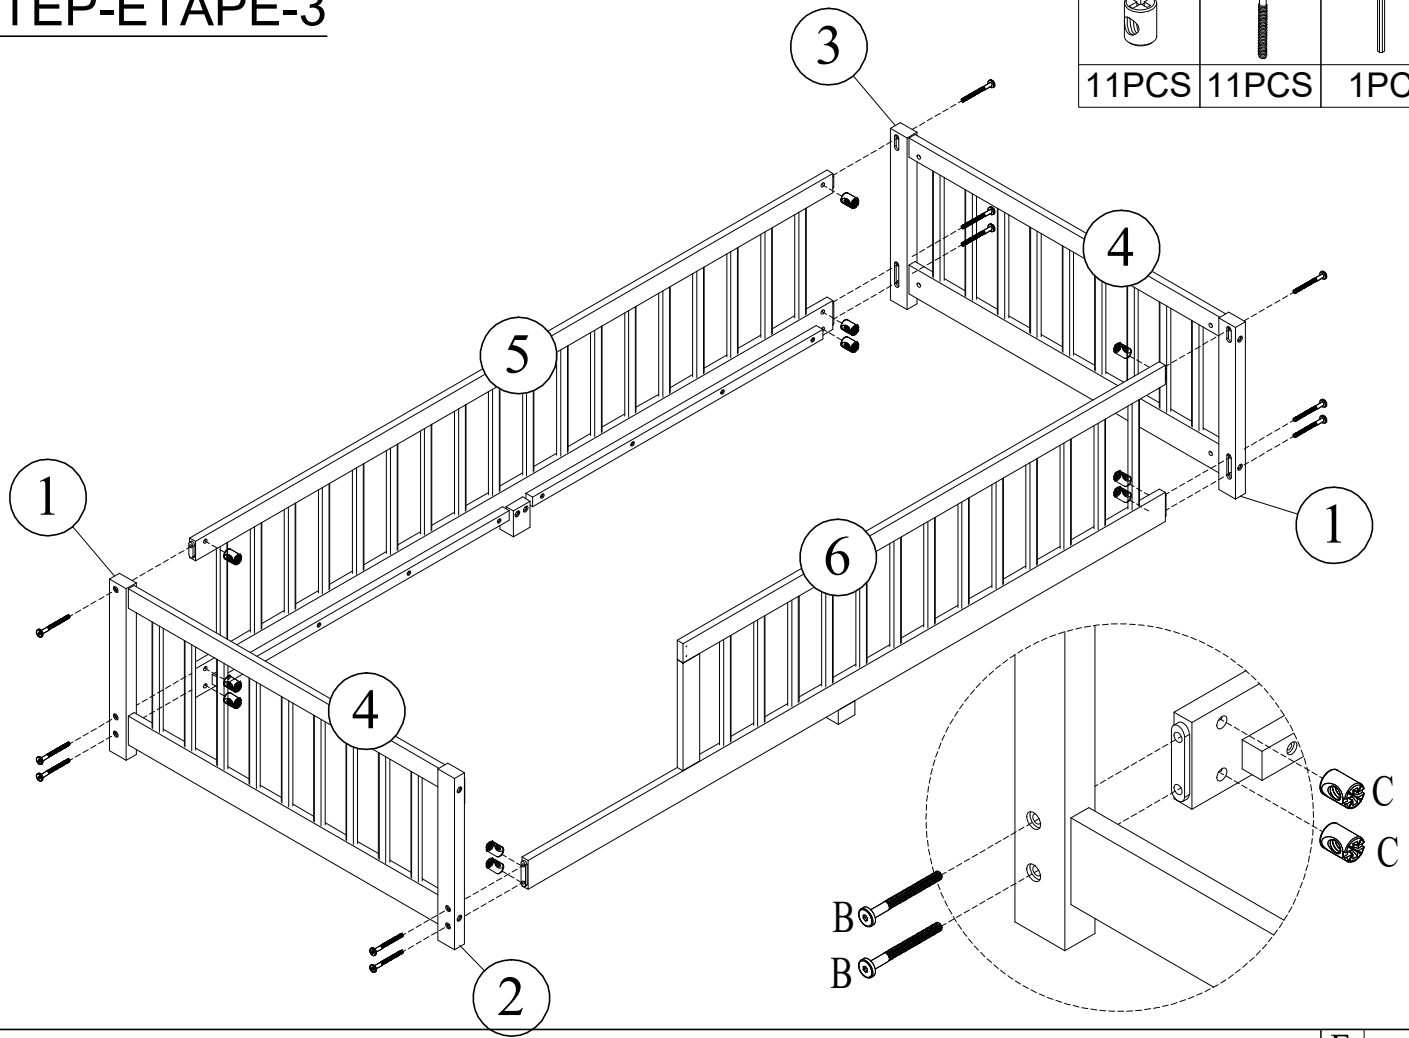

STEP-ÉTAPE-3

C	B	I
11PCS	11PCS	1PC

STEP-ÉTAPE-4

E
4PCS