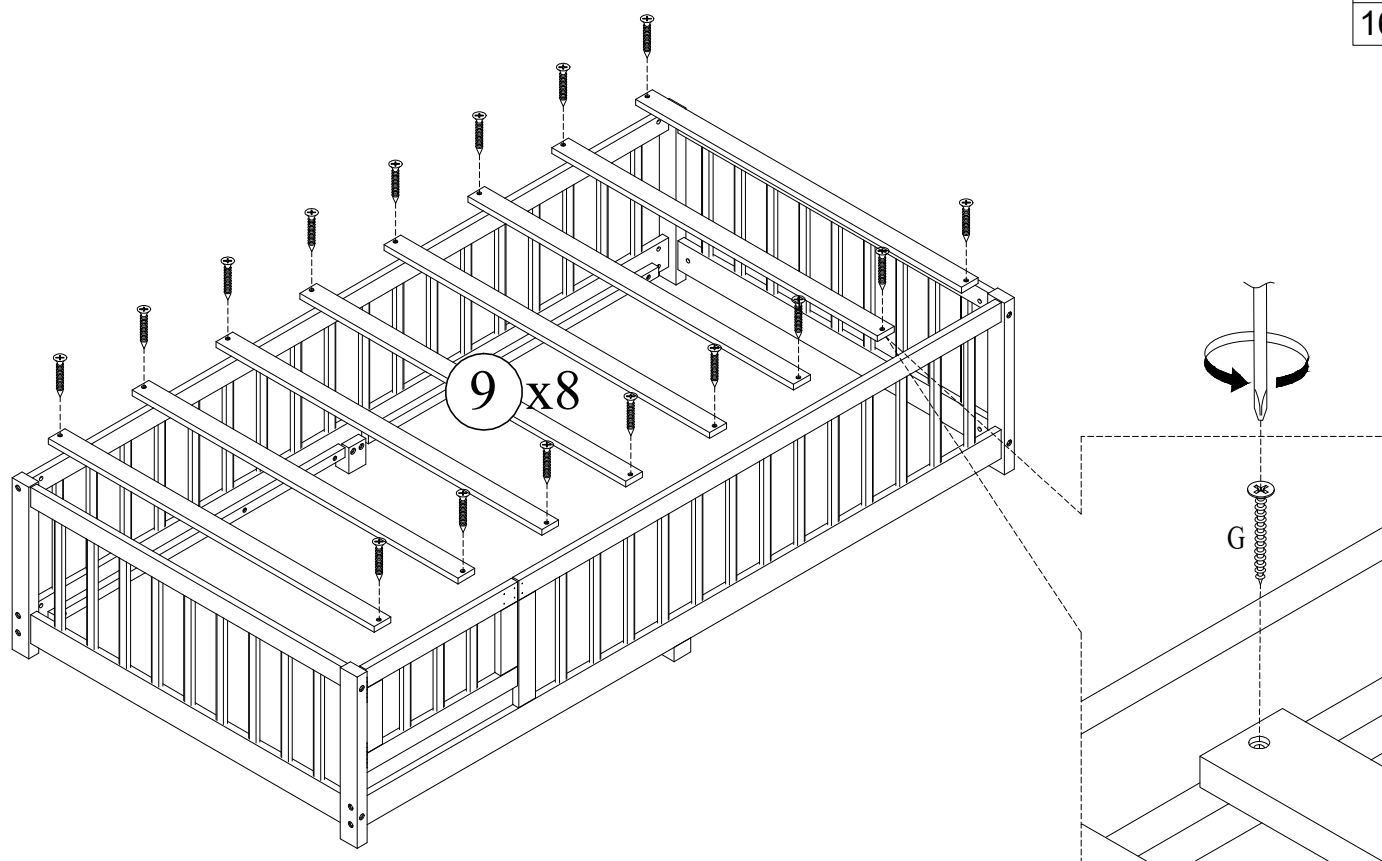

STEP-ÉTAPE-5

G
16PCS