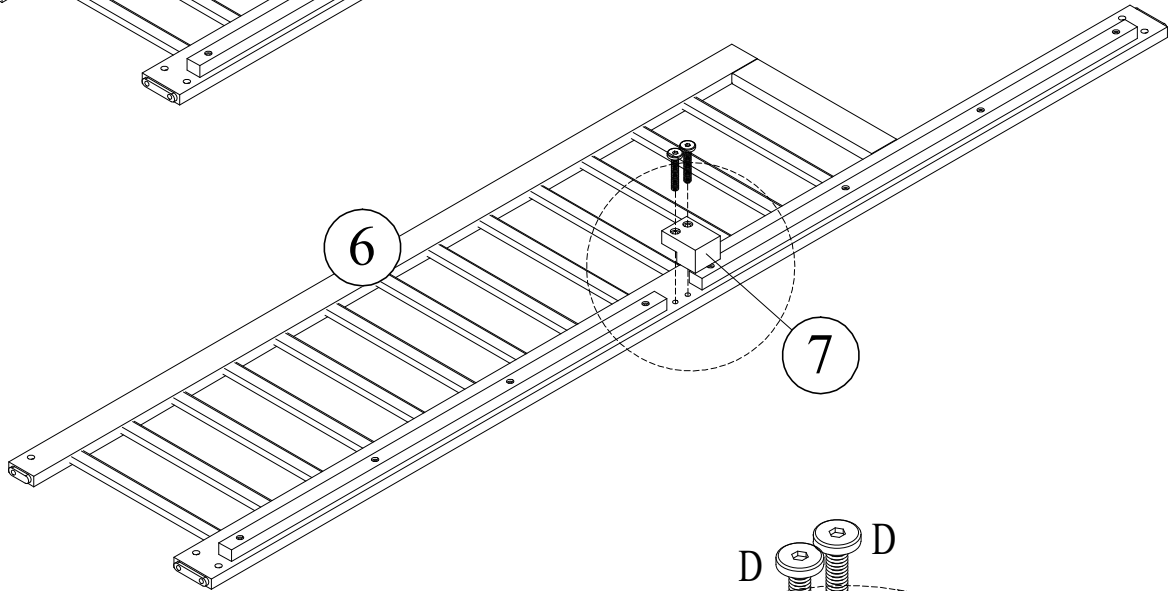

Hardware List

Liste du matériel

A  Ø1/4" x 85mm Hex-head bolt (8pcs) Boulon à tête hexagonale	B  Ø1/4" x 65mm Hex-head bolt (11pcs) Boulon à tête hexagonale	C  Ø1/4" x 13mm Horizontal-hole bolt (19pcs) Boulon à trou horizontal
D  Ø1/4" x 30mm Hex-head bolt (4pcs) Boulon à tête hexagonale	E  #3.5 x 15mm Screw (10pcs) Vis	G  #4 x 30mm Screw (16pcs) Vis
H  Latch (1pc) Loquet	I  K4mm Allen key (1pc) Clé Allen	

ASSEMBLY TOOLS REQUIRED (NOT INCLUDED)
OUTILS D'ASSEMBLAGE REQUIS (NON INCLUS)

STEP-ÉTAPE- 1

C	A	I
		
8PCS	8PCS	1PC

STEP-ÉTAPE-2

D		I	
	4PCS		1PC

STEP-ÉTAPE-3

C	B	I
		
11PCS	11PCS	1PC

STEP-ÉTAPE-4