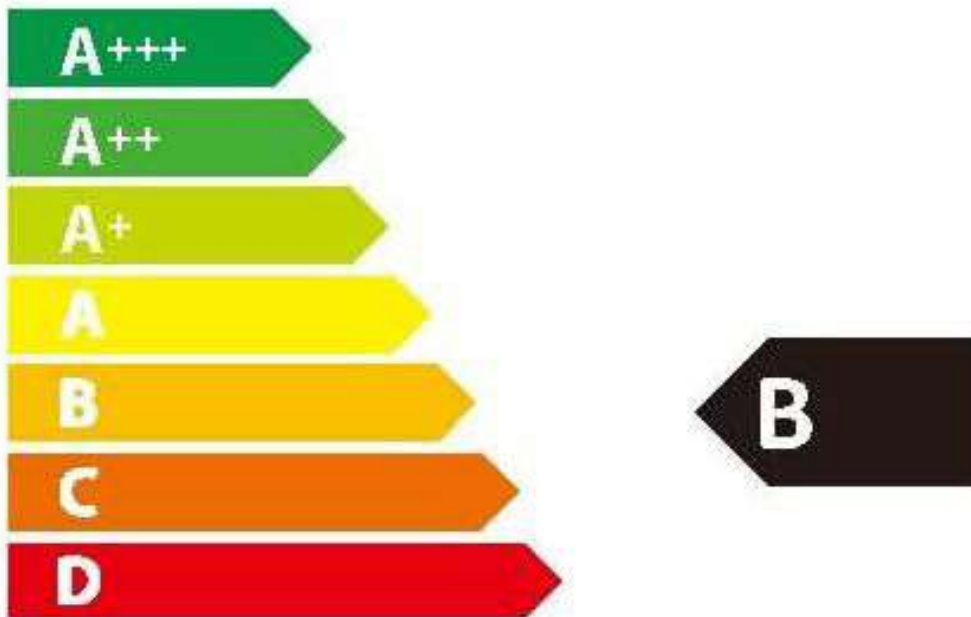

ENERGY

comfee' KWH-PYRA17SS-60

27
kWh/annum

ABC**D**EF G

A**B**CDEFG

AB**C**DEFG

67 dB

65/2014