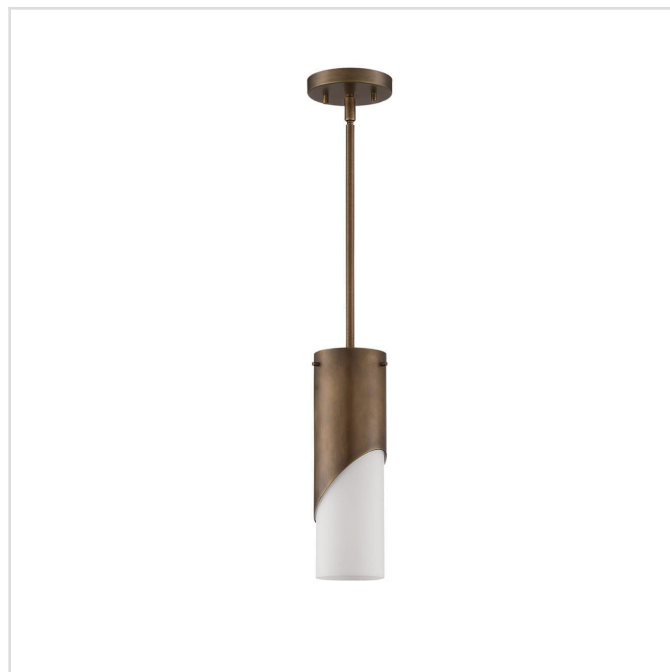

1-Light Brass Pendant

1-Light Med. Base Pendant in a Brass finish

- Opal White Glass shade
- 1 x 60W Med. base (Not incl.)
- Shade Width: 4 in.
- Pendant only Ht: 12.25 in.
- Swivel and Extra Rods included (2x6 in., 2x12 in.)
- OAH-Max/Min: 50.5 in./14.75 in.
- Canopy Dia.: 4.75 in.
- 10 ft. of wire

Finish: Brass

Your Details

Project:

Fixture Type/Qty.:

Location:

Contact info:

1-Light Brass Pendant

Product Specifications

OAH (in.): 50.5

Overall Width (in.): 4.75

Depth (in.): 4.75

Extension (in.):

Bulb: A type E-26 Med. Base

Bulb wattage (watts): 60

Number of Bulbs: 1

Bulb included: No