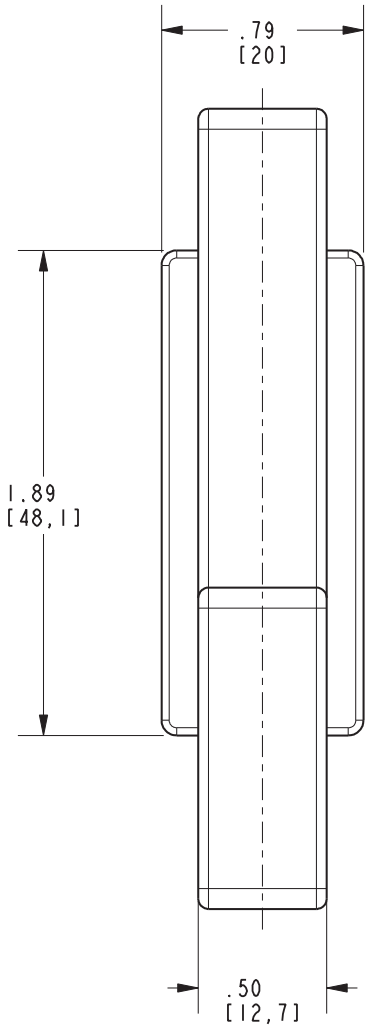

3010

Frame Robe Hook 3010