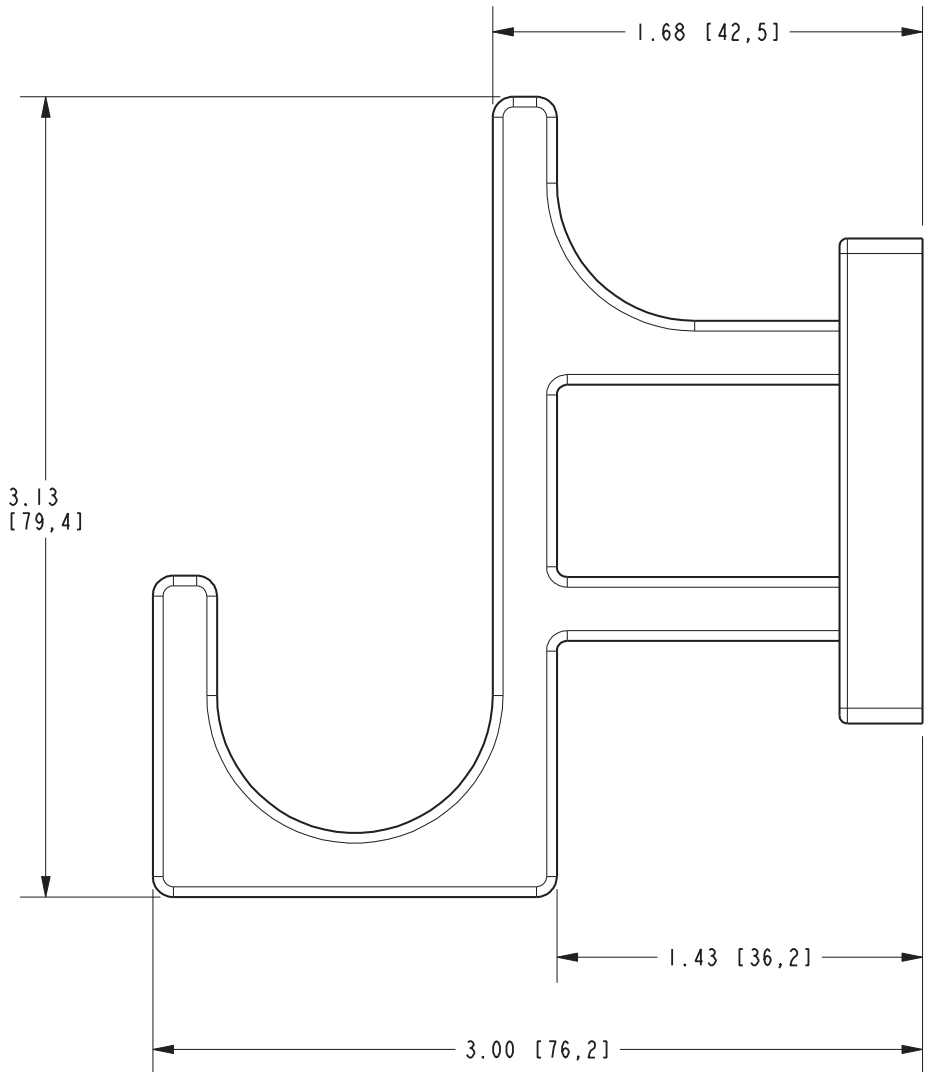

3010

Frame Robe Hook 3010