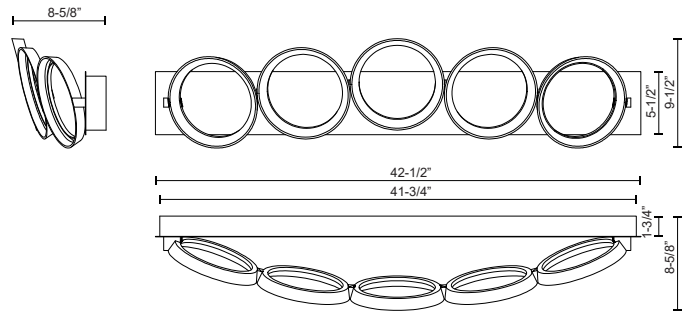

VL94842-AN
 Antique Brass

VL94842-AS
 Antique Silver

SPECIFICATION DETAILS

* For custom options, consult factory for details.

Fixture Dimensions	W42-1/2" x H9-1/2" x E8-5/8"
Light Source	LED with DC Driver
Wattage	49W
Total Lumens	4000lm
Delivered Lumens	SV-2704lm
Voltage	120V
Color Temperature	3000K
CRI (Ra)	90CRI
Optional Color Temps	2700K - 5000K Available, Minimum Order Quantities Apply
LED Rated Life	50,000 hours
Diffuser Details	White Acrylic Diffuser
Dimming	100% - 10%, TRIAC or ELV Dimmer (Not Included)
Location	Damp
Warranty	5 Years
Mounting Style	All Orientation; Wall;
Canopy Dimensions	W42-1/2" x H5-1/2" x E1-3/4"