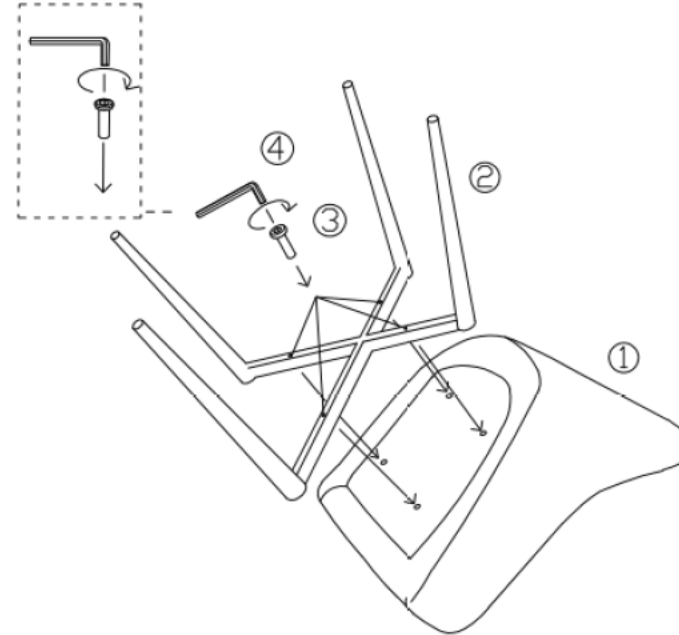

PARTS AND HARDWARE.

PARTS LIST

No.	DESCRIPTION	IMAGE	Q'TY
①	SEAT		1
②	LEG		1

HARDWARE LIST

No.	DESCRIPTION	IMAGE	Q'TY
③	SCREW(6*45)		4
④	WRENCH		1

NOTES.

Thank you for purchasing this quality product! Be sure to check all packing material carefully for small part that may have come loose inside the carton during shipping

CAUTION: This item is heavy, assembly should be performed by two people.

STEP 1.