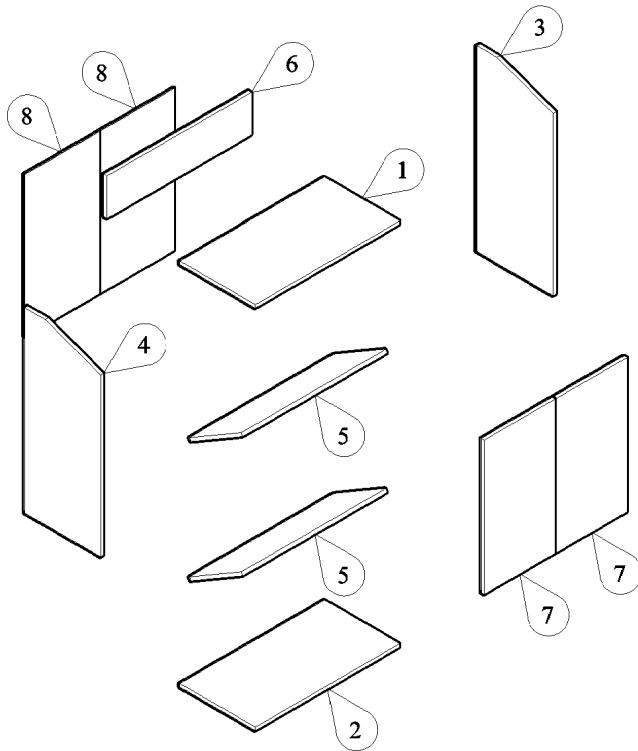

PANEL POSITION

	ACCESSORIES	QUANTITY
A	 IRON SHELF SUPPORT	8 PCS
B	 CPWOOD SCREW M6 x 50 MM	12 PCS
C	 DOOR HOLDER (BLACK) SCREW M3 x 12MM	4 PCS 8 PCS
D	 PVC SQUARE KNOB (BLACK) SCREW M4 x 25MM	2 PCS 2 PCS
E	 BROWN MAGNET STEEL PLATE SCREW M3 x 12MM	1 PC 2 PCS 2 PCS
F	 PVC LEG (BLACK) SCREW M3.5 x 16MM	4 PCS 16 PCS
G	 POWER PIN	22 PCS
H	 PVC "H" RAIL	1 PC
I	 ALLEN KEY	1 PC
J	 NYLON CABLE	1 PC
K	 WALL PLUG	1 PC
L	 SCREW M4x28MM	1 PC
M	 WOSE	2 PCS
N	 SCREW M3.5x16MM	1 PC

START ASSEMBLY

STEP 1

STEP 2

STEP 3

STEP 4

STEP 5

STEP 6

STEP 7