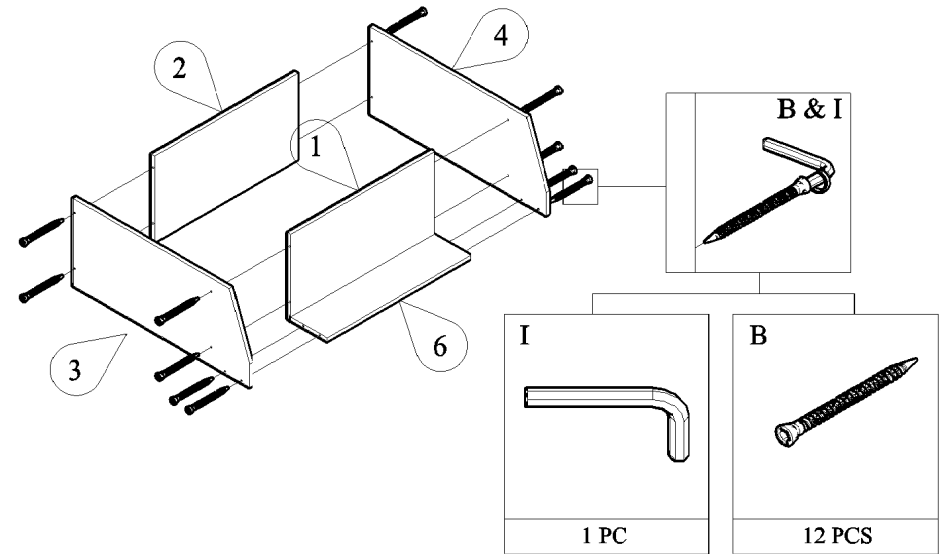

PANEL POSITION

	ACCESSORIES	QUANTITY
A	 IRON SHELF SUPPORT	8 PCS
B	 CPWOOD SCREW M6 x 50 MM	12 PCS
C	 DOOR HOLDER (BLACK) SCREW M3 x 12MM	4 PCS 8 PCS
D	 PVC SQUARE KNOB (BLACK) SCREW M4 x 25MM	2 PCS 2 PCS
E	 BROWN MAGNET STEEL PLATE SCREW M3 x 12MM	1 PC 2 PCS 2 PCS
F	 PVC LEG (BLACK) SCREW M3.5 x 16MM	4 PCS 16 PCS
G	 POWER PIN	22 PCS
H	 PVC "H" RAIL	1 PC
I	 ALLEN KEY	1 PC
J	 NYLON CABLE	1 PC
K	 WALL PLUG	1 PC
L	 SCREW M4x28MM	1 PC
M	 WOSE	2 PCS
N	 SCREW M3.5x16MM	1 PC

START ASSEMBLY

STEP 1

STEP 2

STEP 3

STEP 4

STEP 5

STEP 6

STEP 7