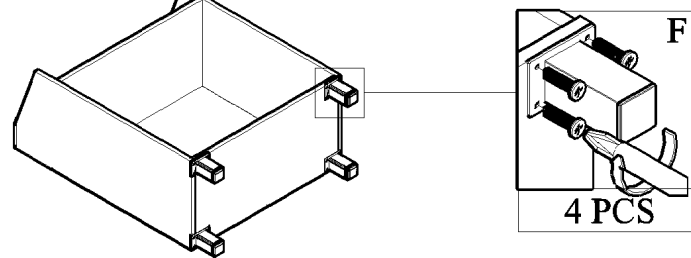

PANEL POSITION

	ACCESSORIES	QUANTITY
A	 IRON SHELF SUPPORT	8 PCS
B	 CPWOOD SCREW M6 x 50 MM	12 PCS
C	 DOOR HOLDER (BLACK) SCREW M3 x 12MM	4 PCS 8 PCS
D	 PVC SQUARE KNOB (BLACK) SCREW M4 x 25MM	2 PCS 2 PCS
E	 BROWN MAGNET STEEL PLATE SCREW M3 x 12MM	1 PC 2 PCS 2 PCS
F	 PVC LEG (BLACK) SCREW M3.5 x 16MM	4 PCS 16 PCS
G	 POWER PIN	22 PCS
H	 PVC "H" RAIL	1 PC
I	 ALLEN KEY	1 PC
J	 NYLON CABLE	1 PC
K	 WALL PLUG	1 PC
L	 SCREW M4x28MM	1 PC
M	 WOSE	2 PCS
N	 SCREW M3.5x16MM	1 PC

START ASSEMBLY

STEP 1

STEP 2

STEP 3

STEP 4

STEP 5

STEP 6

STEP 7