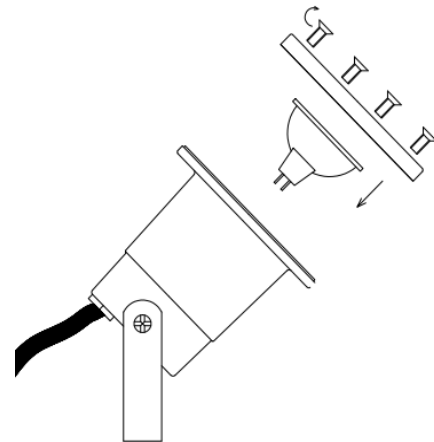

SPECIFICATION SHEET

BPL-500-FG

• Underwater Lights

• Fiber Glass

Fixture Specifications:

Housing: Fiber Glass

Wiring: Fixture is prewired with a 15ft 18-2 waterproof cord.

Finish: BLK-Black

Mounting: Removable Mounting Bracket

Socket: GU5.3 socket

Electrical Notes: A 12V transformer is required.

Lamp: 12V, MR16 halogen bulb 20W standard, 50W Max.

LED lamps available in 3W/6W/9W, with
2700K-warm white color temperature.

Voltage range for 12V halogen lamps are 11V-12.5V
Voltage range for LED lamps are 8V-21V

Warranty: Limited five (5) year warranty on fixture housing and against manufacture's defects.