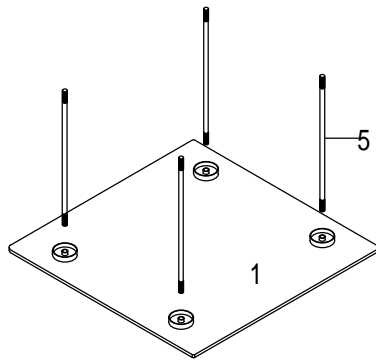

User's Manual

Important Note:

*Place all parts on a clean and smooth surface such as a rug or carpet to avoid the parts from being scratched.

*Kindly follow the assembly instruction step by step.

*Don't tighten all screws until the table is fully set-up.

COMPONENTS LIST

1	Top Glass	6mm		x1	2	Middle Glass	5mm		x1	3	Tube#1		x2
4	Tube#2			x8	5	Bolt		x4					
A	Plastic Washer			x4	B	Metal Washer			x4	C	Nut		x4
D	Allen Key			x1	E	Plastic Spacer			x12				

1

1	Top Glass	6mm		x1
5	Bolt			x4

2

4	Tube#2			x4
E	Plastic Spacer			x4

3

3	Tube#1			x2
---	--------	--	--	----

4

4	Tube#2			x4
E	Plastic Spacer			x8

5

2	Middle Glass	5mm		x1
---	--------------	-----	--	----