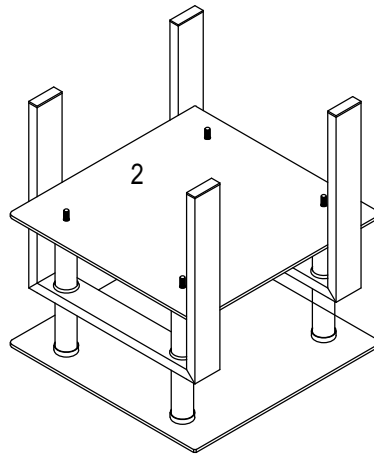

COMPONENTS LIST

1	Top Glass	6mm		x1	2	Middle Glass	5mm		x1	3	Tube#1		x2
4	Tube#2			x8	5	Bolt		x4					
A	Plastic Washer			x4	B	Metal Washer			x4	C	Nut		x4
D	Allen Key			x1	E	Plastic Spacer			x12				

1

1	Top Glass	6mm		x1
5	Bolt			x4

2

4	Tube#2			x4
E	Plastic Spacer			x4

3

3	Tube#1			x2
---	--------	--	--	----

4

4	Tube#2			x4
E	Plastic Spacer			x8

5

2	Middle Glass	5mm		x1
---	--------------	-----	--	----

6

A	Plastic Washer			x4
B	Metal Washer			x4
C	Nut			x4
D	Allen Key			x1

IMPORTANT-READ CAREFULLY-RETAIN FOR FUTURE REFERENCE

WARNING:

- Children must stay away from the assembly zone, preventing children from potential asphyxia because of plastic bag and foam breathing in nose.
- For your safety, please do not tread or climb product.
- The loading weight shall be within the range that vendor claims. The product is designed for adults use, domestic use and indoor use only.
- The product shall not combine with other product for use.
- If the product with seat height adjustments with energy accumulators that only trained personnel may replace or repair seat height adjustment components with energy accumulators.
- Check regularly that all assembly fastenings are properly tightened, do not use the product if any structural part is broken or missing.
- Incorrect installation and incorrect use can cause accidents. Please completely follow the guidance of assembly instruction.