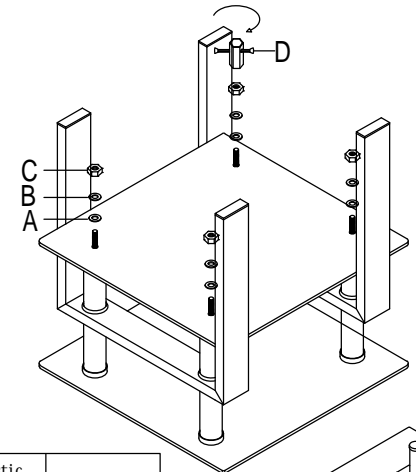

COMPONENTS LIST

1	Top Glass	6mm		x1	2	Middle Glass	5mm		x1	3	Tube#1		x2
4	Tube#2			x8	5	Bolt		x4					
A	Plastic Washer			x4	B	Metal Washer			x4	C	Nut		x4
D	Allen Key			x1	E	Plastic Spacer			x12				

1

1	Top Glass	6mm		x1
5	Bolt			x4

2

4	Tube#2			x4
E	Plastic Spacer			x4

3

3	Tube#1			x2
---	--------	--	--	----

4

4	Tube#2			x4
E	Plastic Spacer			x8

5

2	Middle Glass	5mm		x1
---	--------------	-----	--	----

6

A	Plastic Washer			x4
B	Metal Washer			x4
C	Nut			x4
D	Allen Key			x1

IMPORTANT-READ CAREFULLY-RETAIN FOR FUTURE REFERENCE

WARNING:

- Children must stay away from the assembly zone, preventing children from potential asphyxia because of plastic bag and foam breathing in nose.
- For your safety, please do not tread or climb product.
- The loading weight shall be within the range that vendor claims. The product is designed for adults use, domestic use and indoor use only.
- The product shall not combine with other product for use.
- If the product with seat height adjustments with energy accumulators that only trained personnel may replace or repair seat height adjustment components with energy accumulators.
- Check regularly that all assembly fastenings are properly tightened, do not use the product if any structural part is broken or missing.
- Incorrect installation and incorrect use can cause accidents. Please completely follow the guidance of assembly instruction.