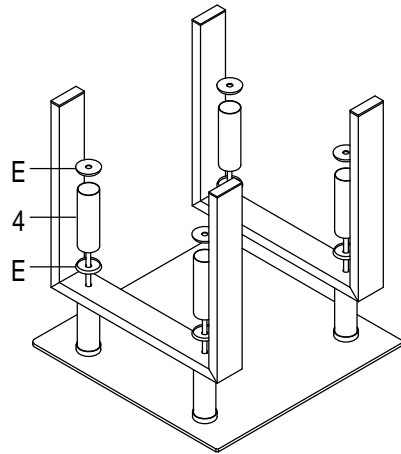

COMPONENTS LIST

1	Top Glass	6mm		x1	2	Middle Glass	5mm		x1	3	Tube#1		x2
4	Tube#2			x8	5	Bolt		x4					
A	Plastic Washer			x4	B	Metal Washer			x4	C	Nut		x4
D	Allen Key			x1	E	Plastic Spacer			x12				

1

1	Top Glass	6mm		x1
5	Bolt			x4

2

4	Tube#2			x4
E	Plastic Spacer			x4

3

3	Tube#1			x2
---	--------	--	--	----

4

4	Tube#2			x4
E	Plastic Spacer			x8

5

2	Middle Glass	5mm		x1
---	--------------	-----	--	----

6

A	Plastic Washer			x4
B	Metal Washer			x4
C	Nut			x4
D	Allen Key			x1

IMPORTANT-READ CAREFULLY-RETAIN FOR FUTURE REFERENCE

WARNING:

- Children must stay away from the assembly zone, preventing children from potential asphyxia because of plastic bag and foam breathing in nose.
- For your safety, please do not tread or climb product.
- The loading weight shall be within the range that vendor claims. The product is designed for adults use, domestic use and indoor use only.
- The product shall not combine with other product for use.
- If the product with seat height adjustments with energy accumulators that only trained personnel may replace or repair seat height adjustment components with energy accumulators.
- Check regularly that all assembly fastenings are properly tightened, do not use the product if any structural part is broken or missing.
- Incorrect installation and incorrect use can cause accidents. Please completely follow the guidance of assembly instruction.