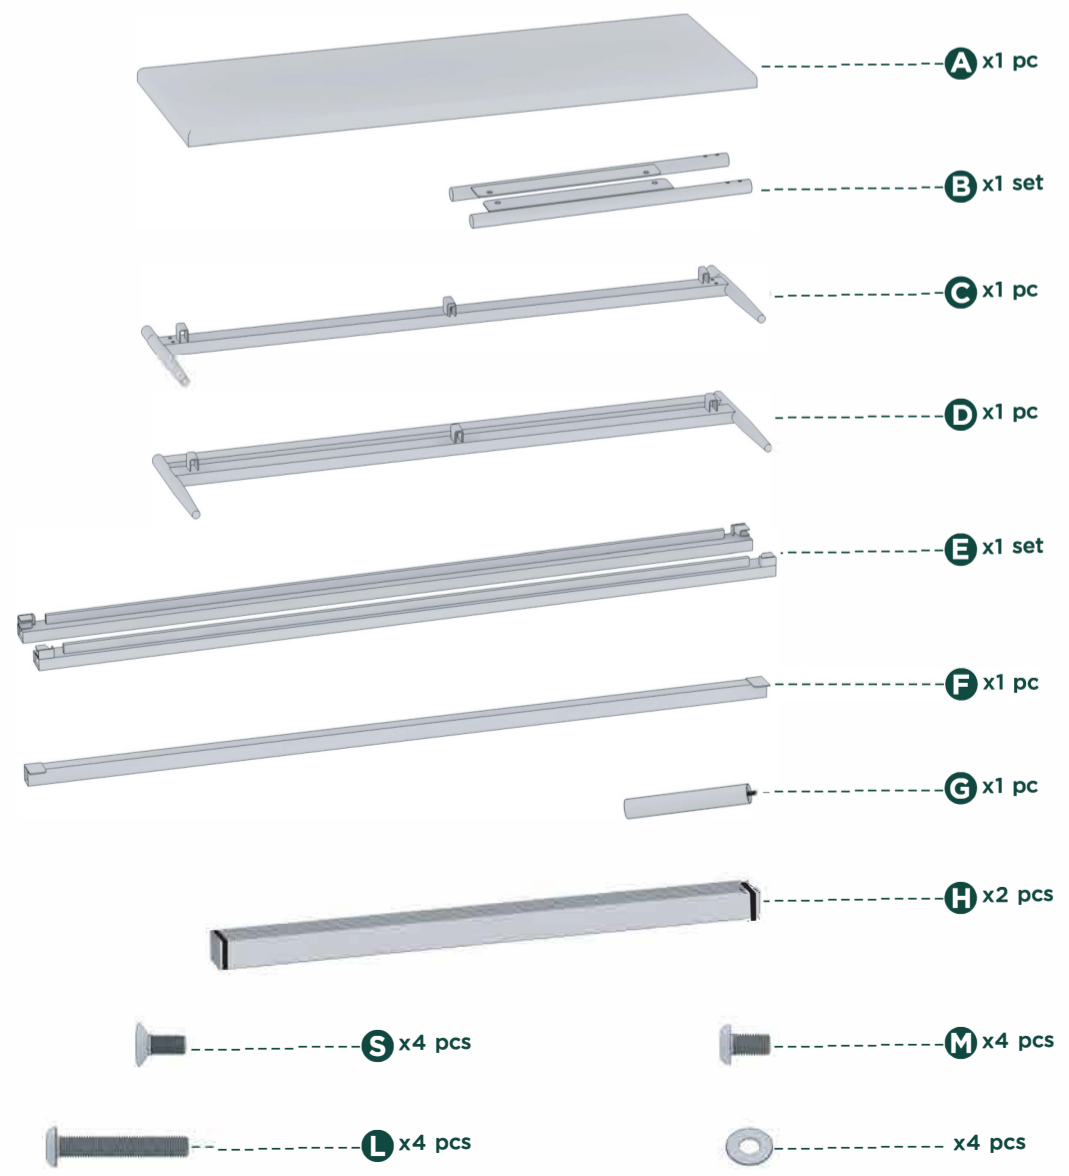

Easy as 1-2-3 Assembly Instruction

Numbers must Match for Secure Assembly

Components

1

2

3

4

5

6

7

8

Please peel off the upper strip
Non-Slip tape keeps your
mattress in place