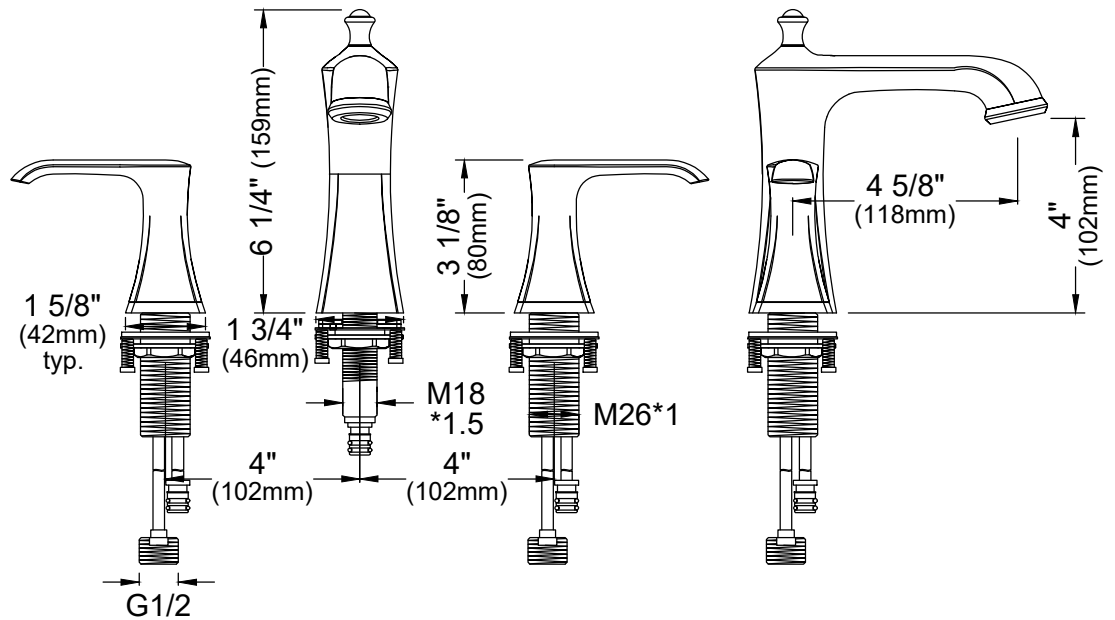

Finishes Available

MODEL	FINISH
KBF414C	Chrome
KBF414MB	Matte Black
KBF414SS	Stainless Steel
KBF414ORB	Oil Rubbed Bronze