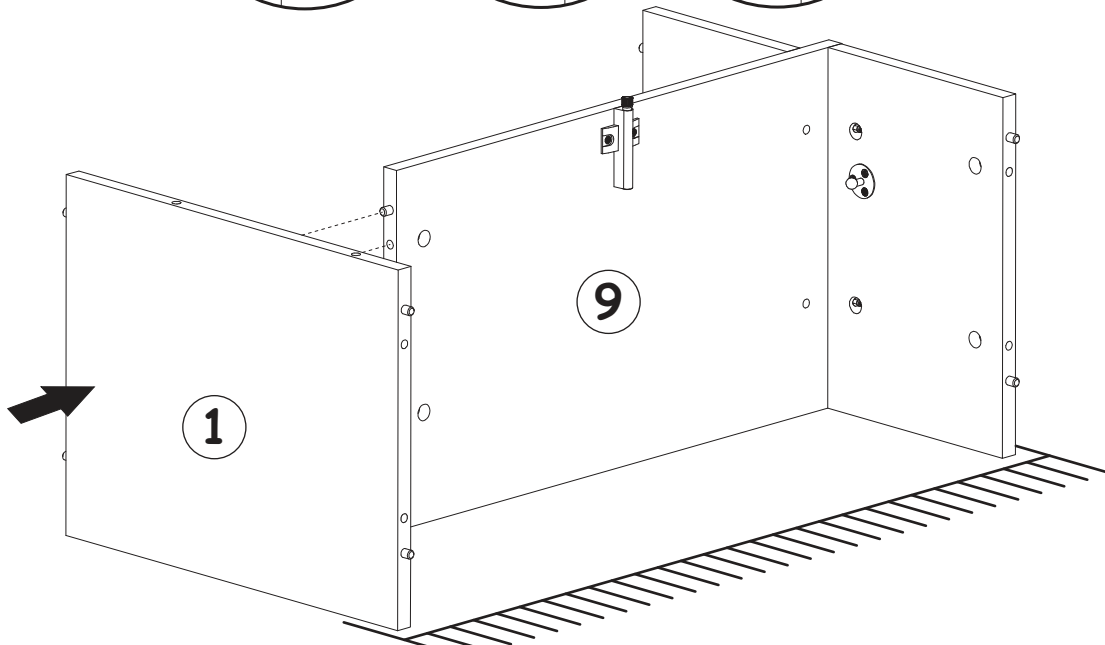

9

BO1 x2		D10 x12	$US\varnothing 9/64'' \times 33/64''$ 	E21 x4	$\varnothing 35$
------------------	--	-------------------	---	------------------	----------------------

WALL MOUNTED FLOATING TV STAND

A1	Ø5/16"x1 27/64"	B4	
x4	 ø8x36	x4	

10

11

B4	
x5	

WALL MOUNTED FLOATING TV STAND

12

13

14

WALL MOUNTED FLOATING TV STAND