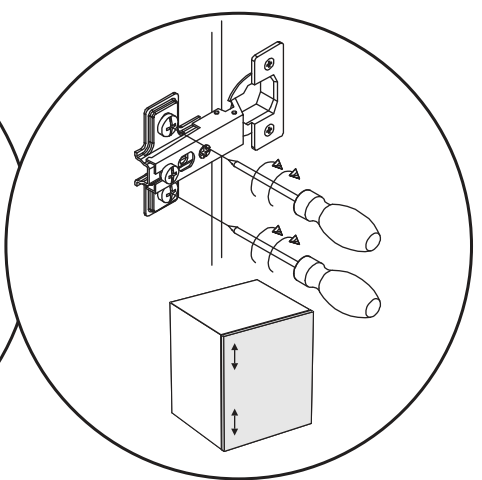

WALL MOUNTED FLOATING TV STAND

B3 $\text{Ø}1/16'' \times 63/64''$
x24 
 $\text{Ø}1,4 \times 25$

20

WALL MOUNTED FLOATING TV STAND

21

22

WALL MOUNTED FLOATING TV STAND

23