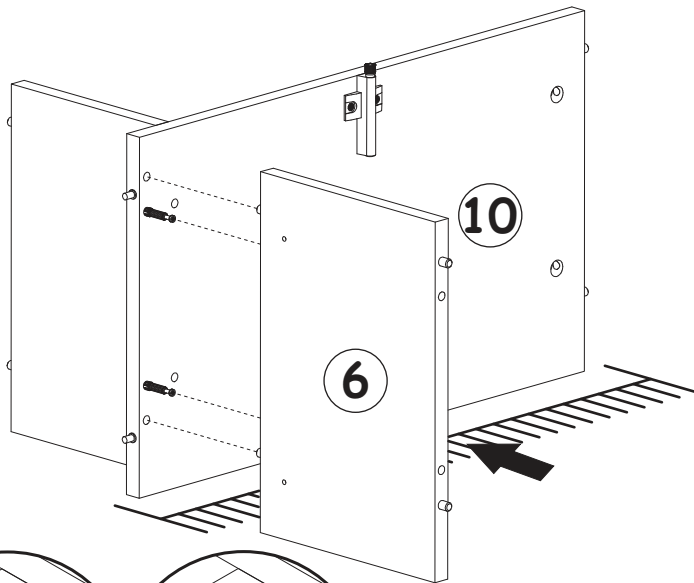

WALL MOUNTED FLOATING TV STAND

15

16

17