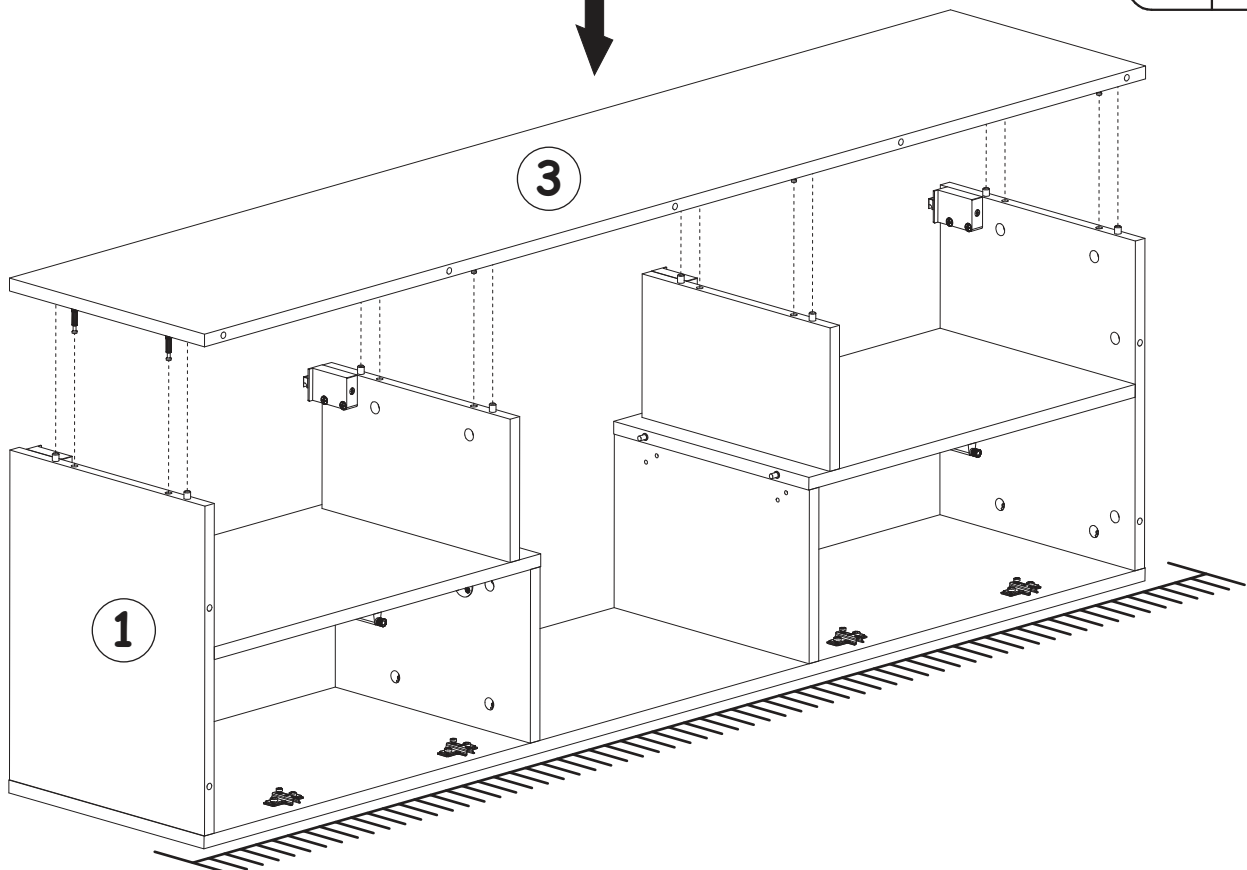

15

16

17

WALL MOUNTED FLOATING TV STAND

G5	
x8	

18

19

G5	
x8	

WALL MOUNTED FLOATING TV STAND

B3 $\text{Ø}1/16'' \times 63/64''$
x24 
 $\text{Ø}1,4 \times 25$

20

WALL MOUNTED FLOATING TV STAND

21

22

WALL MOUNTED FLOATING TV STAND

23