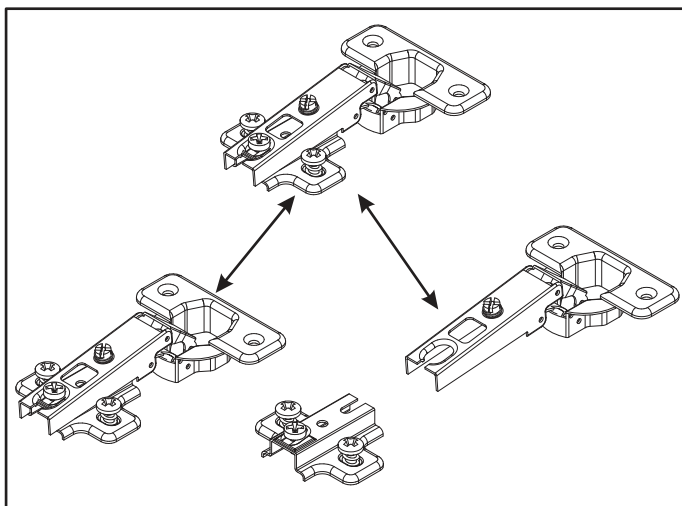

90 min

WALL MOUNTED FLOATING TV STAND

WALL MOUNTED FLOATING TV STAND

A1 x32	Ø5/16" x 1 27/64" ø8x36	B5 x33	Ø19/32" x 15/32" Ø15x12	G5 x33	
------------------	----------------------------	------------------	----------------------------	------------------	--