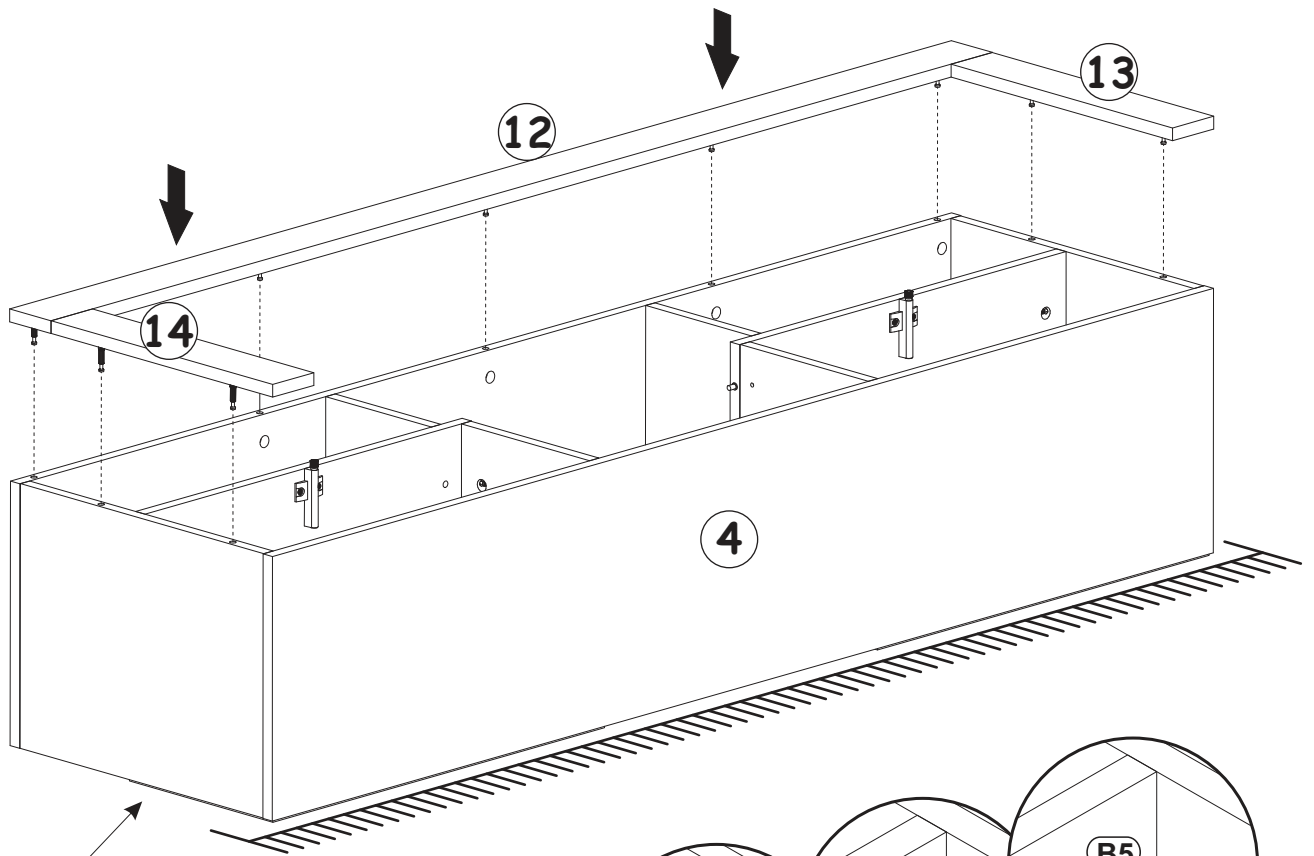

WALL MOUNTED FLOATING TV STAND

B3 $\text{Ø}1/16'' \times 63/64''$
x24 
 $\text{Ø}1,4 \times 25$

20

WALL MOUNTED FLOATING TV STAND

21

22

WALL MOUNTED FLOATING TV STAND

23