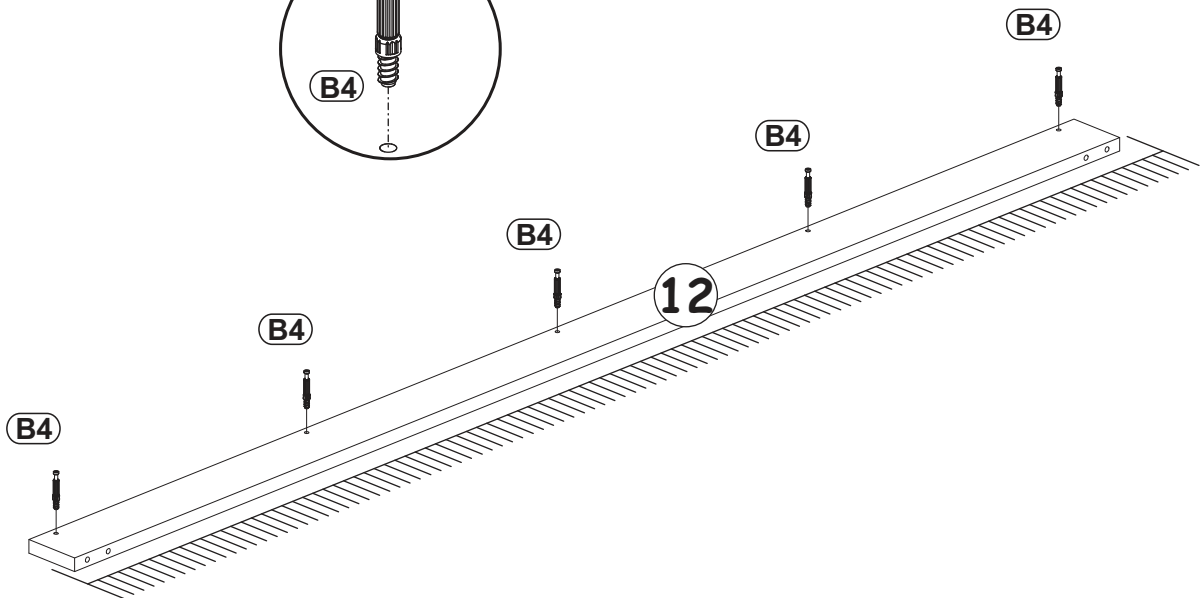

WALL MOUNTED FLOATING TV STAND

A1	Ø5/16"x1 27/64"	B4	
x4	 ø8x36	x4	

10

11

B4	
x5