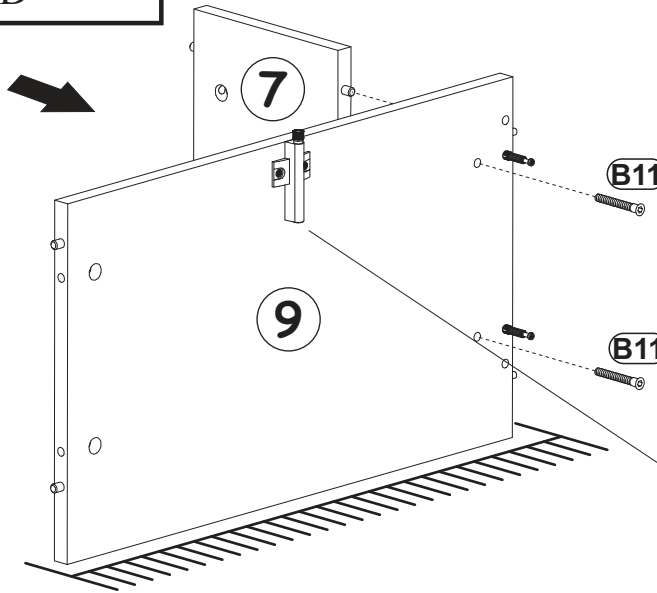

9

BO1 x2		D10 x12	$US\varnothing 9/64'' \times 33/64''$ 	E21 x4	$\varnothing 35$
------------------	--	-------------------	---	------------------	----------------------

WALL MOUNTED FLOATING TV STAND

A1	Ø5/16"x1 27/64"	B4	
x4	 ø8x36	x4	

10

11

B4	
x5	

WALL MOUNTED FLOATING TV STAND

12

13

14

WALL MOUNTED FLOATING TV STAND