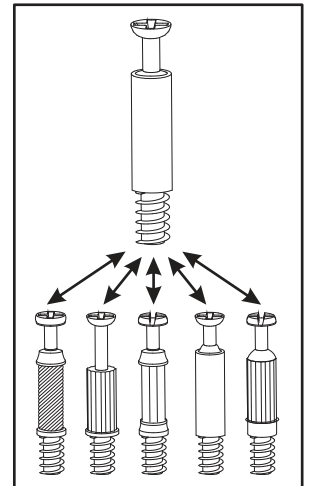

90 min

WALL MOUNTED FLOATING TV STAND

WALL MOUNTED FLOATING TV STAND

A1 x32	Ø5/16" x 1 27/64" ø8x36	B5 x33	Ø19/32" x 15/32" Ø15x12	G5 x33	
------------------	----------------------------	------------------	----------------------------	------------------	--