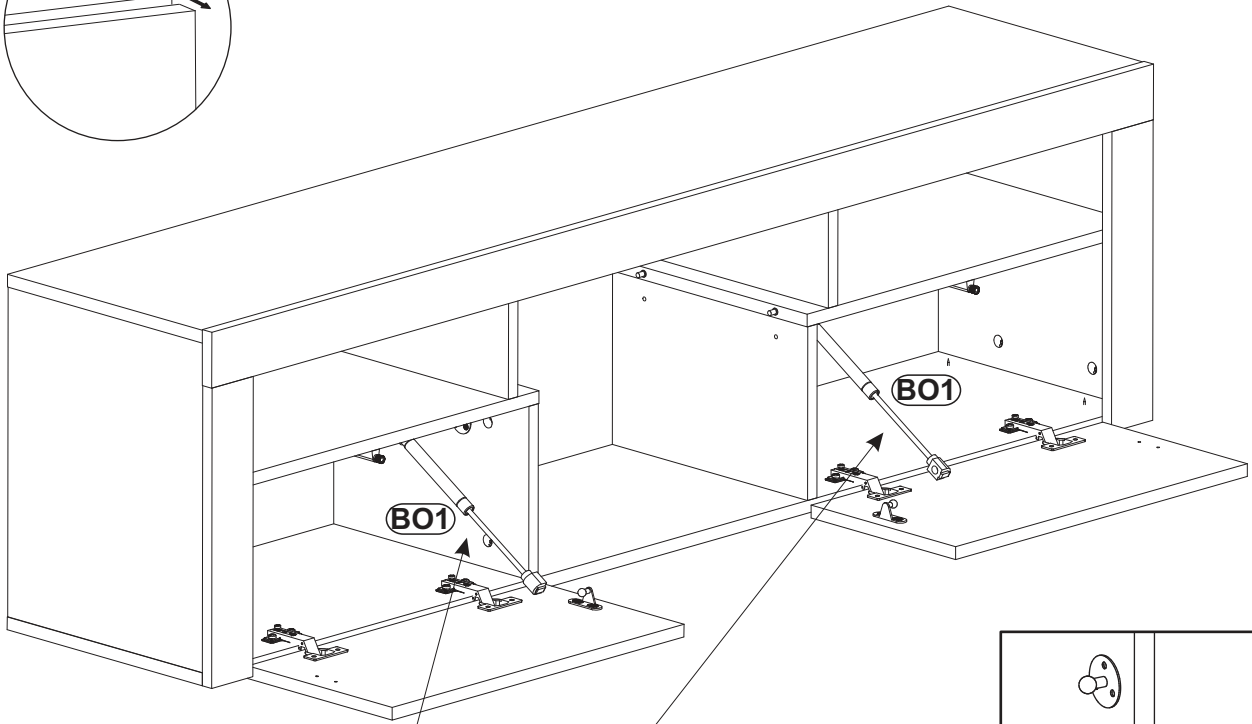

WALL MOUNTED FLOATING TV STAND

24