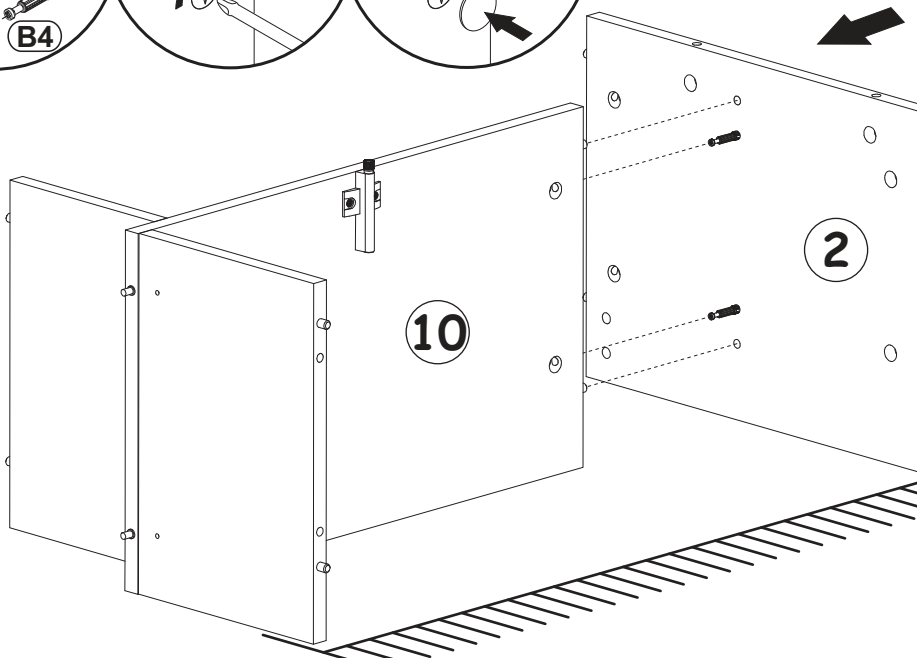

WALL MOUNTED FLOATING TV STAND

15

16

17