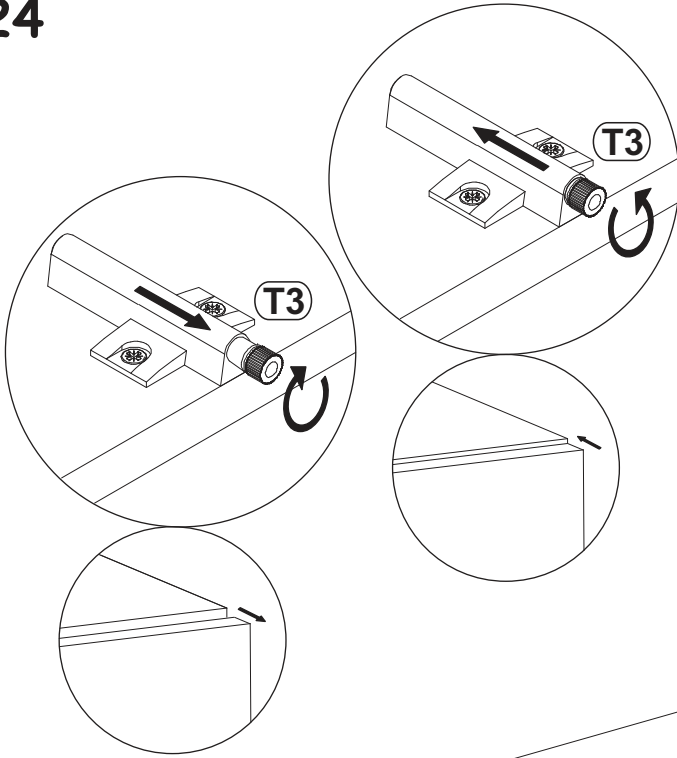

WALL MOUNTED FLOATING TV STAND

24