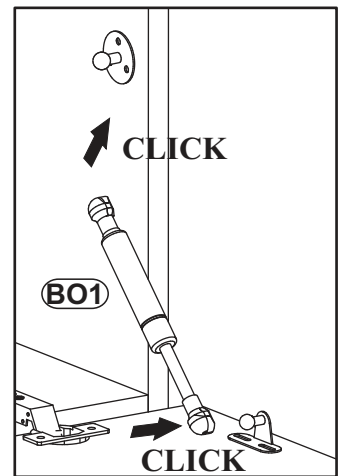

WALL MOUNTED FLOATING TV STAND

24