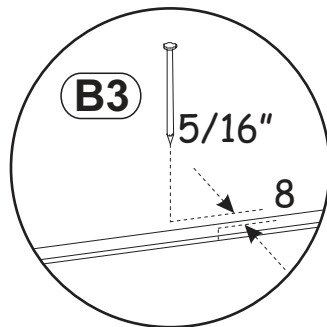

15

16

17

WALL MOUNTED FLOATING TV STAND

G5	
x8	

18

19

G5	
x8	

WALL MOUNTED FLOATING TV STAND

B3 $\text{Ø}1/16'' \times 63/64''$
x24 
 $\text{Ø}1,4 \times 25$

20

WALL MOUNTED FLOATING TV STAND

21

22

WALL MOUNTED FLOATING TV STAND

23