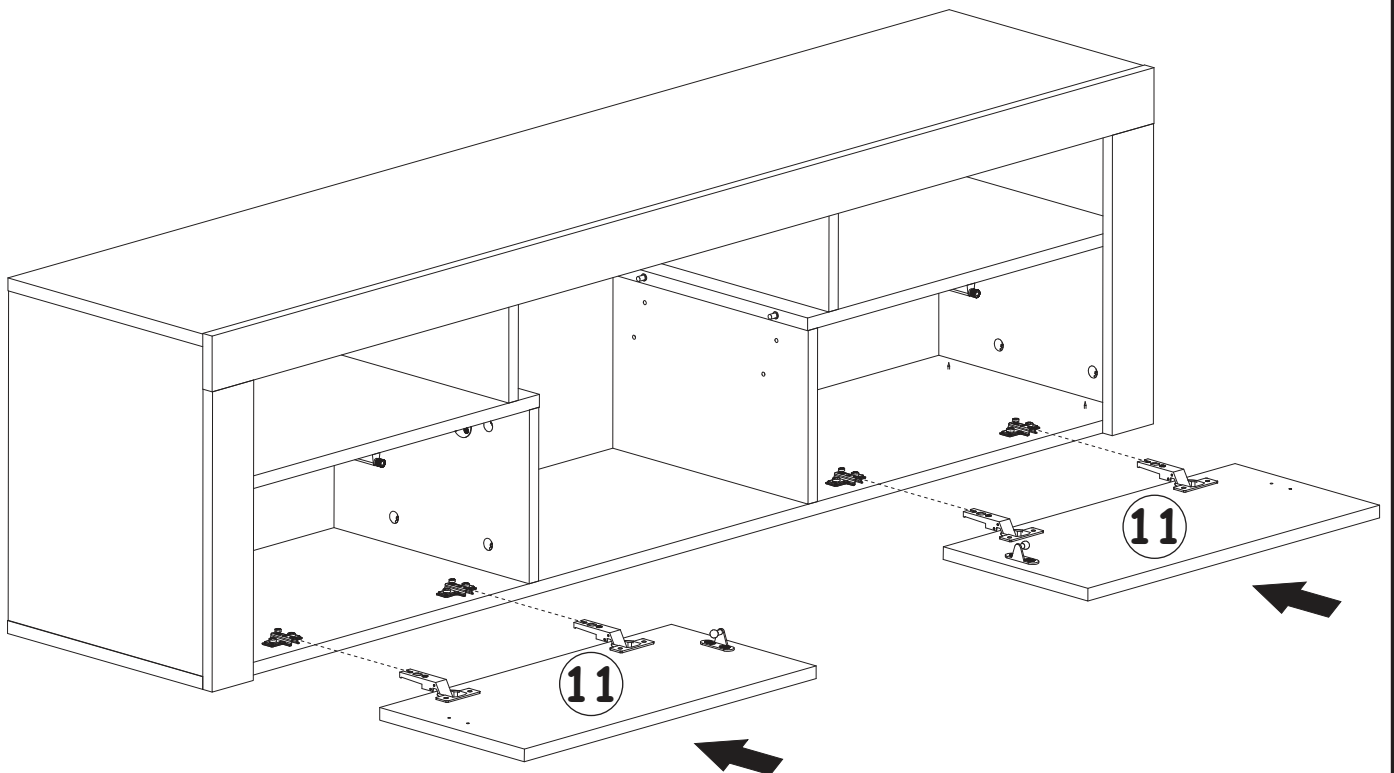

WALL MOUNTED FLOATING TV STAND

B3 $\text{Ø}1/16'' \times 63/64''$
x24 
 $\text{Ø}1,4 \times 25$

20

WALL MOUNTED FLOATING TV STAND

21

22

WALL MOUNTED FLOATING TV STAND

23