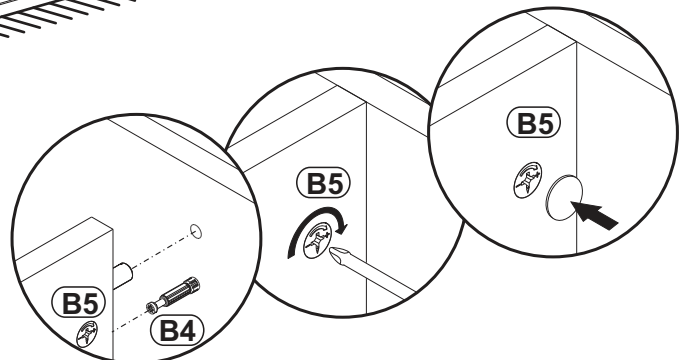

WALL MOUNTED FLOATING TV STAND

B3 $\text{Ø}1/16'' \times 63/64''$
x24 
 $\text{Ø}1,4 \times 25$

20

WALL MOUNTED FLOATING TV STAND

21

22

WALL MOUNTED FLOATING TV STAND

23