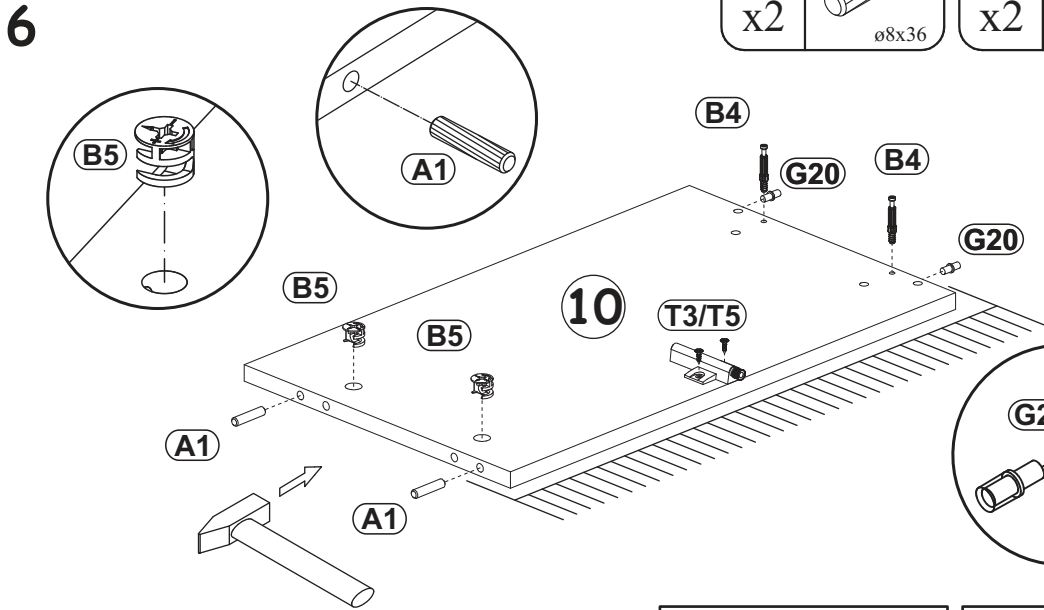

WALL MOUNTED FLOATING TV STAND

6

A1	Ø5/16"x1 27/64"
x2	 ø8x36

B5	Ø19/32"x15/32"
x2	 Ø15x12

B4	
x2	

G20	
x2	

T3/T5	
x1	

D10	USØ9/64"x33/64"
x2	 USØ3,5x13