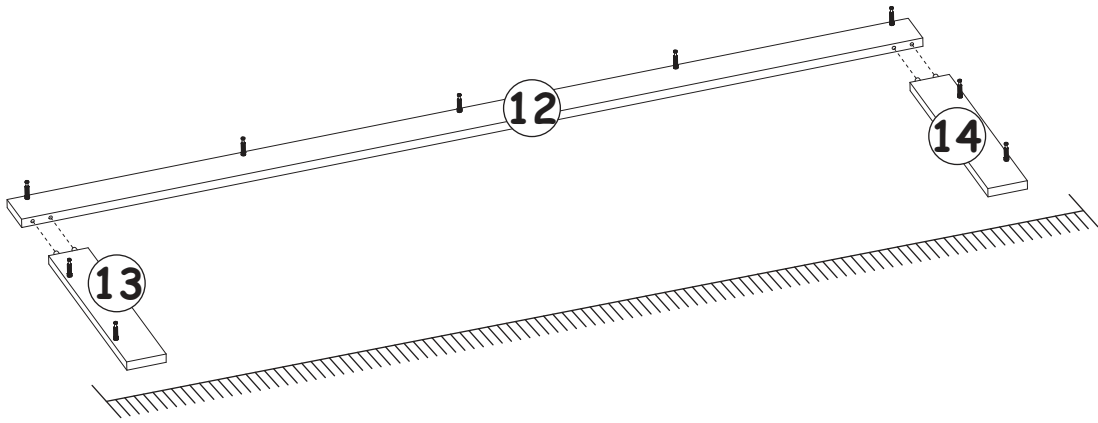

WALL MOUNTED FLOATING TV STAND

B3 $\text{Ø}1/16'' \times 63/64''$
x24 
 $\text{Ø}1,4 \times 25$

20

WALL MOUNTED FLOATING TV STAND

21

22

WALL MOUNTED FLOATING TV STAND

23