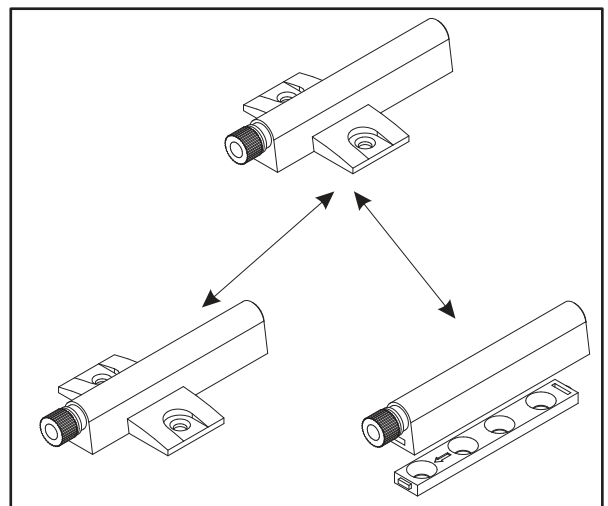

90 min

WALL MOUNTED FLOATING TV STAND

WALL MOUNTED FLOATING TV STAND

A1 x32	Ø5/16" x 1 27/64" ø8x36	B5 x33	Ø19/32" x 15/32" Ø15x12	G5 x33	
------------------	----------------------------	------------------	----------------------------	------------------	--