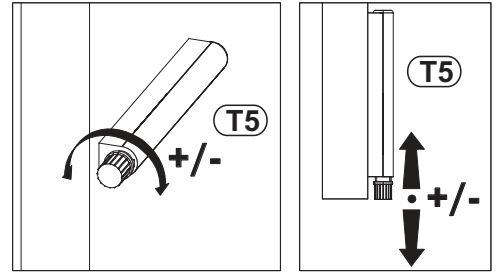

WALL MOUNTED FLOATING TV STAND

24