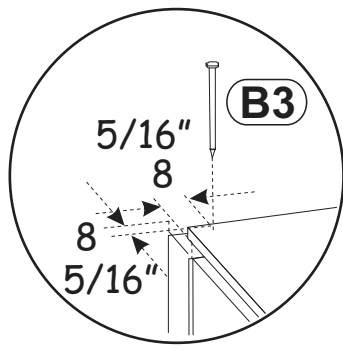

15

16

17

WALL MOUNTED FLOATING TV STAND

G5	
x8	

18

19

G5	
x8	

WALL MOUNTED FLOATING TV STAND

B3 $\text{Ø}1/16'' \times 63/64''$
x24 
 $\text{Ø}1,4 \times 25$

20

WALL MOUNTED FLOATING TV STAND

21

22

WALL MOUNTED FLOATING TV STAND

23