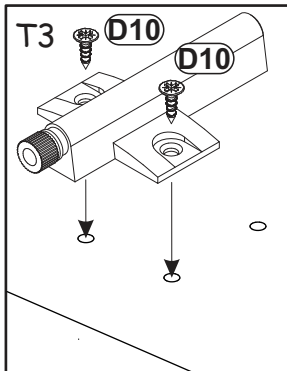

WALL MOUNTED FLOATING TV STAND

6

A1	Ø5/16"x1 27/64"
x2	 ø8x36

B5	Ø19/32"x15/32"
x2	 Ø15x12

B4	
x2	

G20	
x2	

T3/T5	
x1	

D10	USØ9/64"x33/64"
x2	 USØ3,5x13