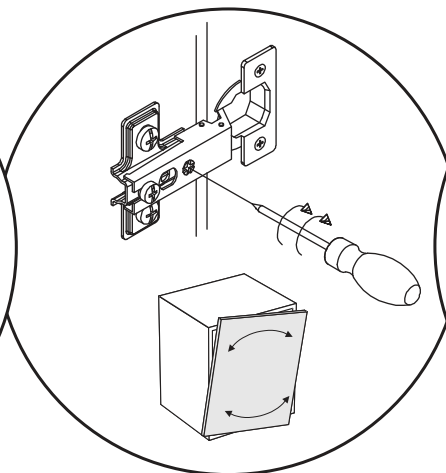

WALL MOUNTED FLOATING TV STAND

B3 $\text{Ø}1/16'' \times 63/64''$
x24 
 $\text{Ø}1,4 \times 25$

20

WALL MOUNTED FLOATING TV STAND

21

22

WALL MOUNTED FLOATING TV STAND

23