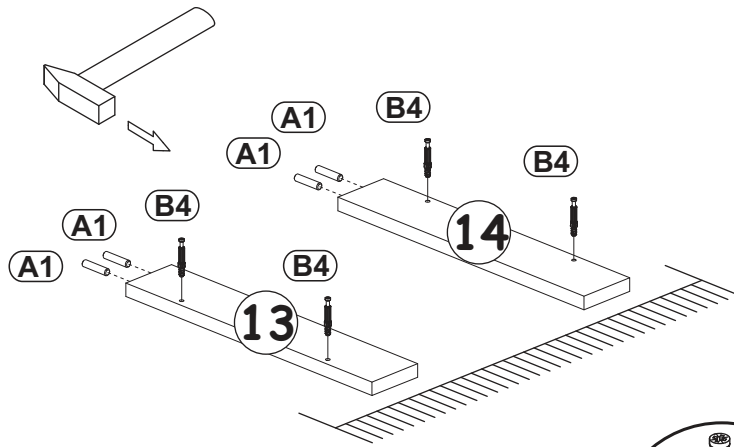

ZXL	
x1	

WALL MOUNTED FLOATING TV STAND

8

BO1 x2		B5 x8	$\varnothing 19/32'' \times 15/32''$ 	A1 x8	$\varnothing 5/16'' \times 1 27/64''$
------------------	--	-----------------	--	-----------------	---

D10 x6	$US\varnothing 9/64'' \times 33/64''$
------------------	---

9

BO1 x2		D10 x12	$US\varnothing 9/64'' \times 33/64''$ 	E21 x4	$\varnothing 35$
------------------	--	-------------------	---	------------------	----------------------

WALL MOUNTED FLOATING TV STAND

A1	Ø5/16"x1 27/64"	B4	
x4	 ø8x36	x4	

10

11

B4	
x5	

WALL MOUNTED FLOATING TV STAND

12

13

14

WALL MOUNTED FLOATING TV STAND