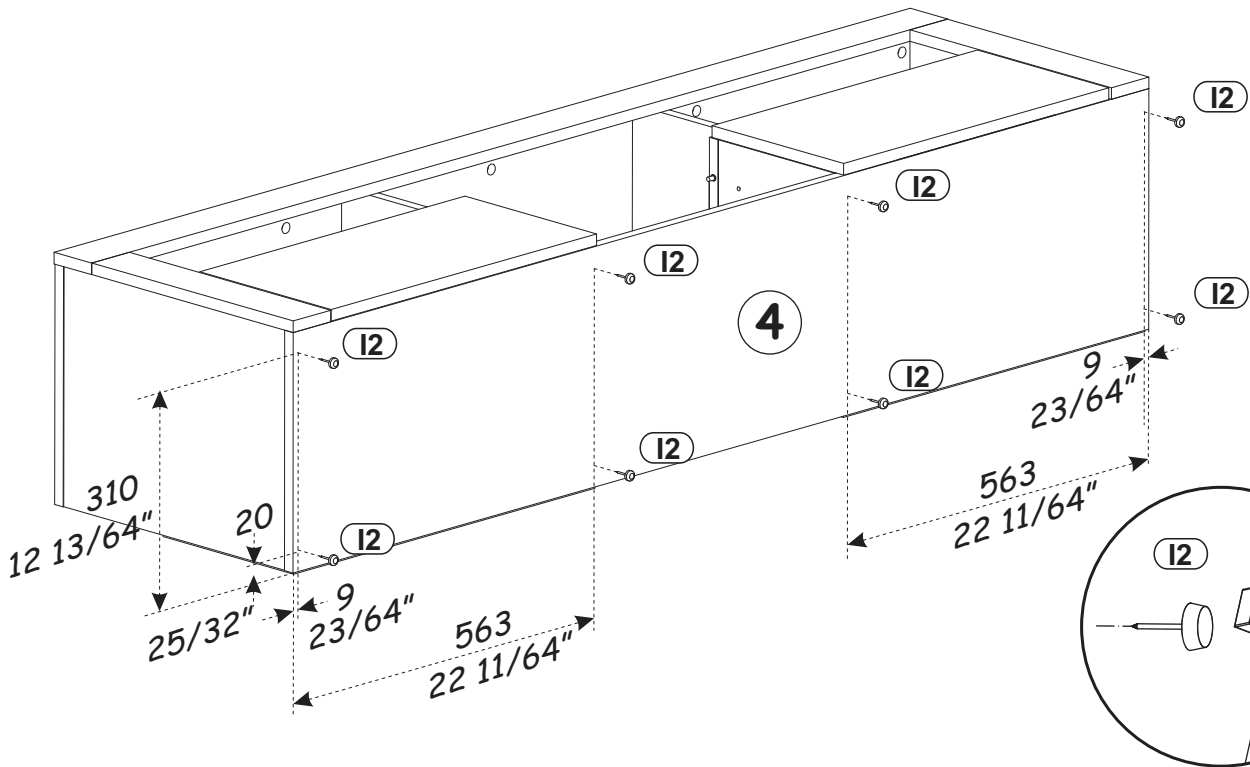

WALL MOUNTED
FLOATING TV STAND

25 FLOOR STANDING OPTION ONLY!

I2	
x8