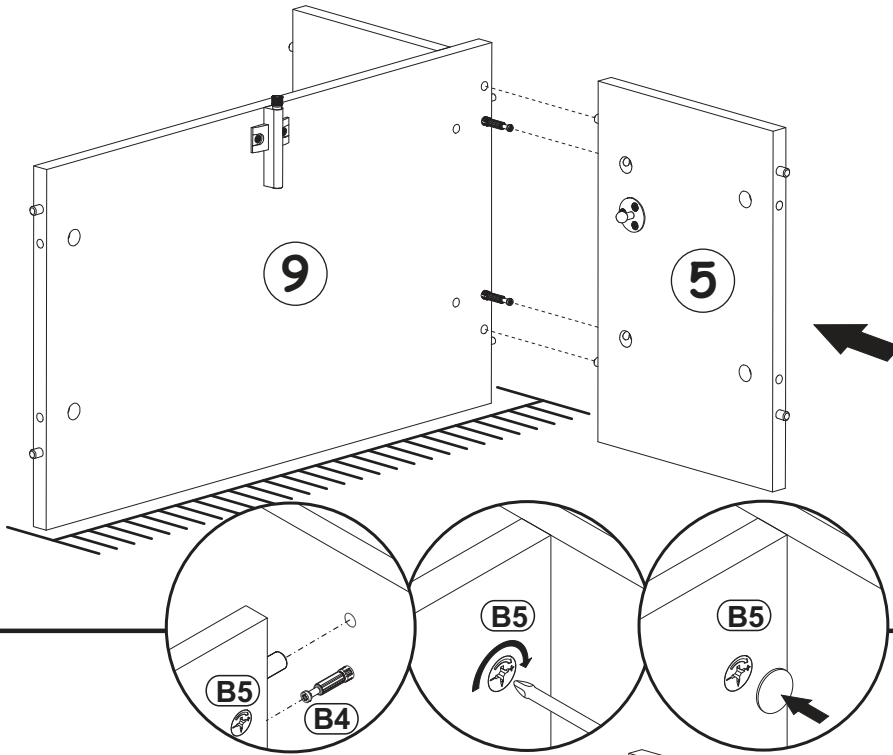

9

BO1 x2		D10 x12	$US\varnothing 9/64'' \times 33/64''$ 	E21 x4	$\varnothing 35$
------------------	--	-------------------	---	------------------	----------------------

WALL MOUNTED FLOATING TV STAND

A1	Ø5/16"x1 27/64"	B4	
x4	 ø8x36	x4	

10

11

B4	
x5	

WALL MOUNTED FLOATING TV STAND

12

13

14

WALL MOUNTED FLOATING TV STAND