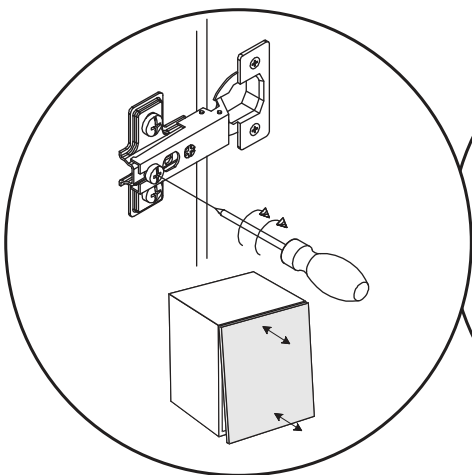

WALL MOUNTED FLOATING TV STAND

B3 $\text{Ø}1/16'' \times 63/64''$
x24 
 $\text{Ø}1,4 \times 25$

20

WALL MOUNTED FLOATING TV STAND

21

22

WALL MOUNTED FLOATING TV STAND

23