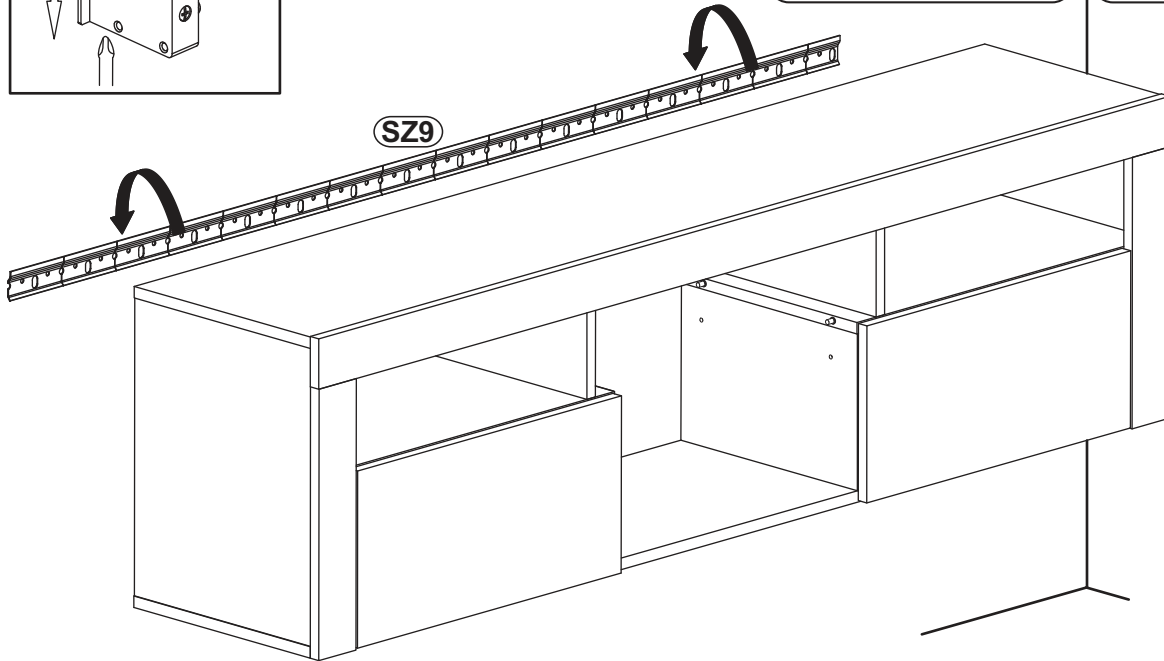

WALL MOUNTED
FLOATING TV STAND

27 WALL MOUNTED OPTION ONLY!

KR5
SFXP
x6

Ø 25/64" / 1 31/32
x 2 23/64
Ø10/50x60

SZ9
x1

L=18 3/16"
L=1562mm