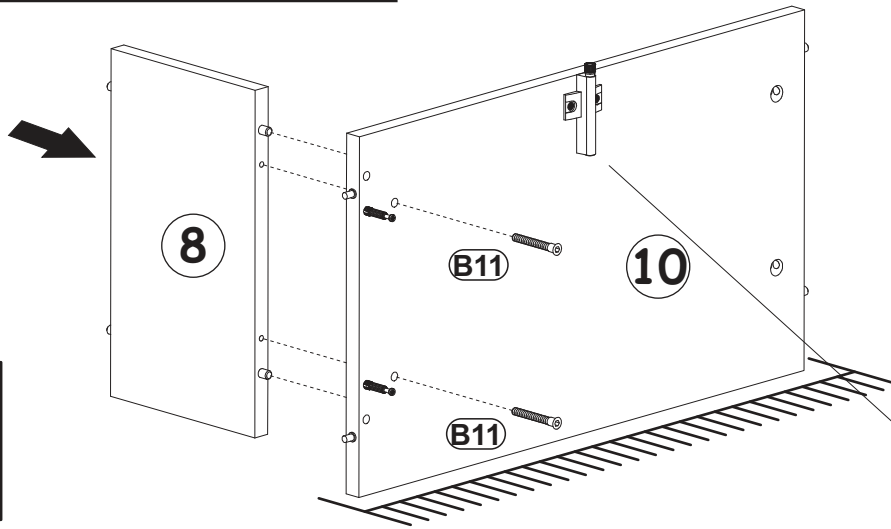

WALL MOUNTED FLOATING TV STAND

15