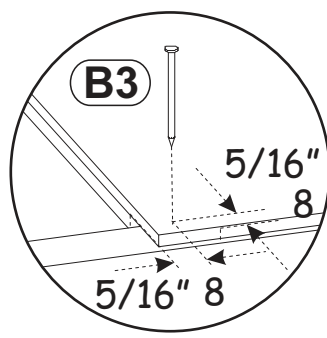

9

BO1 x2		D10 x12	$US\varnothing 9/64'' \times 33/64''$ 	E21 x4	$\varnothing 35$
------------------	--	-------------------	---	------------------	----------------------

WALL MOUNTED FLOATING TV STAND

A1	Ø5/16"x1 27/64"	B4	
x4	 ø8x36	x4	

10

11

B4	
x5	

WALL MOUNTED FLOATING TV STAND

12

13

14

WALL MOUNTED FLOATING TV STAND

15

16

17

WALL MOUNTED FLOATING TV STAND

G5	
x8	

18

19

G5	
x8	

WALL MOUNTED FLOATING TV STAND

B3 $\text{Ø}1/16'' \times 63/64''$
x24 
 $\text{Ø}1,4 \times 25$

20

WALL MOUNTED FLOATING TV STAND

21

22

WALL MOUNTED FLOATING TV STAND

23