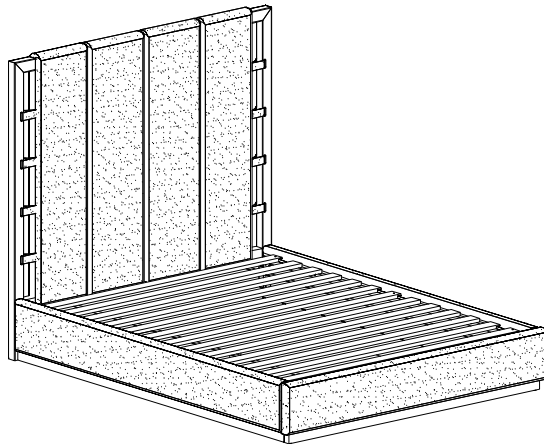

ASSEMBLY INSTRUCTION FOR MODEL: BED KING

HARDWARE LIST

A		Bolts M8x25	8
B		Spring washer	8
C		Flat washer	8
D		Long Screws M4x60	4
E		Short Screws M4x30	6
F		Key K4	1

Step: 1

Step: 2

ASSEMBLY INSTRUCTION FOR MODEL: BED KING