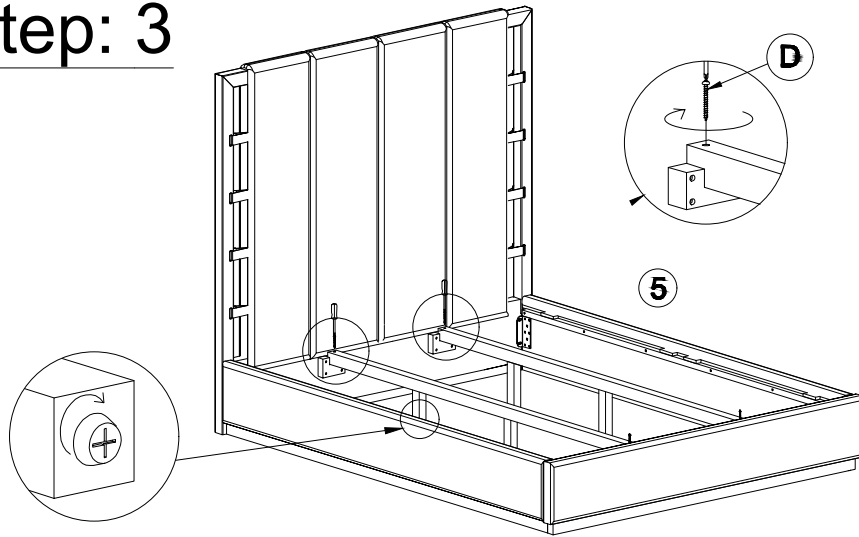

ASSEMBLY INSTRUCTION FOR MODEL: BED KING

Step: 3