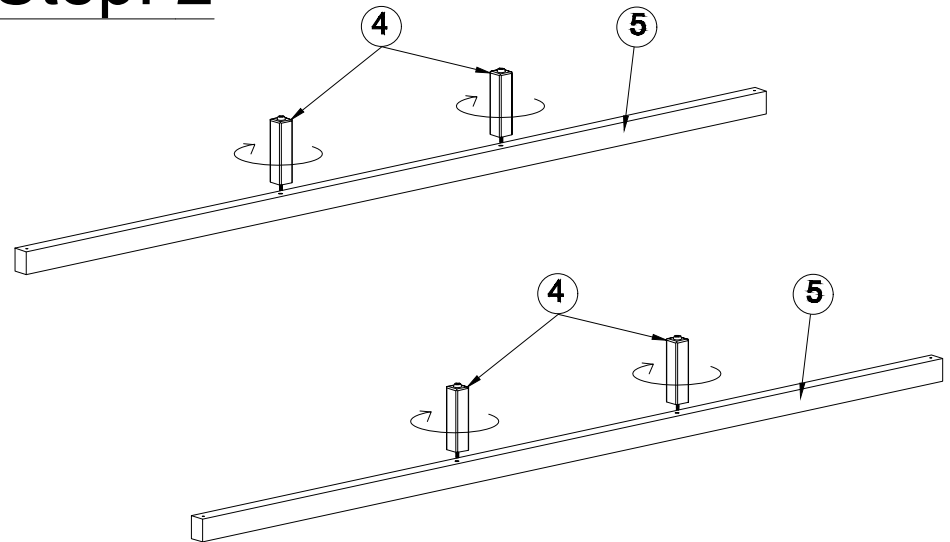

ASSEMBLY INSTRUCTION FOR MODEL: BED KING

HARDWARE LIST

A		Bolts M8x25	8
B		Spring washer	8
C		Flat washer	8
D		Long Screws M4x60	4
E		Short Screws M4x30	6
F		Key K4	1

Step: 1

Step: 2

ASSEMBLY INSTRUCTION FOR MODEL: BED KING