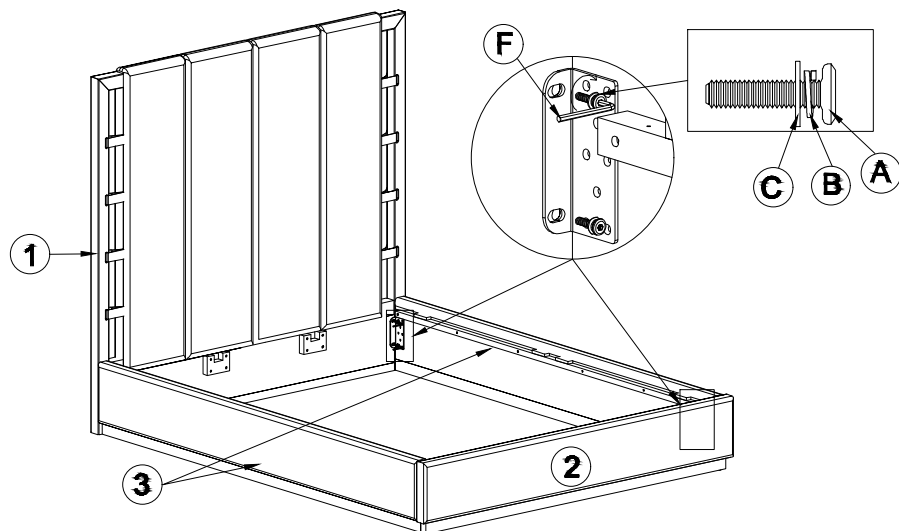

ASSEMBLY INSTRUCTION FOR MODEL: BED KING

HARDWARE LIST

A		Bolts M8x25	8
B		Spring washer	8
C		Flat washer	8
D		Long Screws M4x60	4
E		Short Screws M4x30	6
F		Key K4	1

Step: 1

Step: 2

ASSEMBLY INSTRUCTION FOR MODEL: BED KING