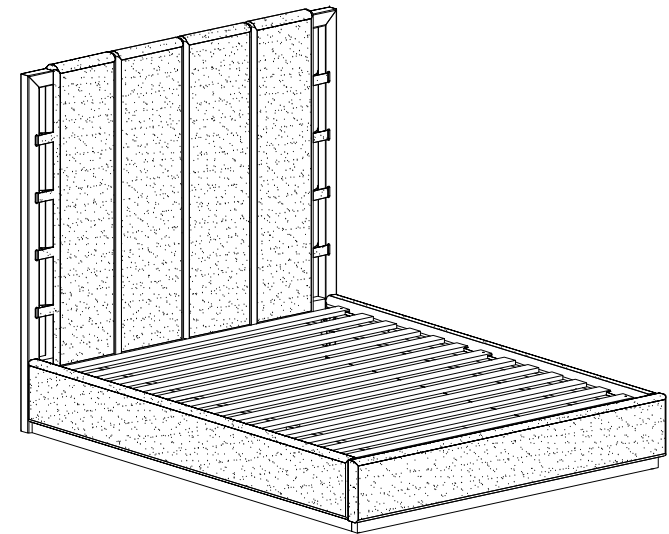

Step: 5

FINISH