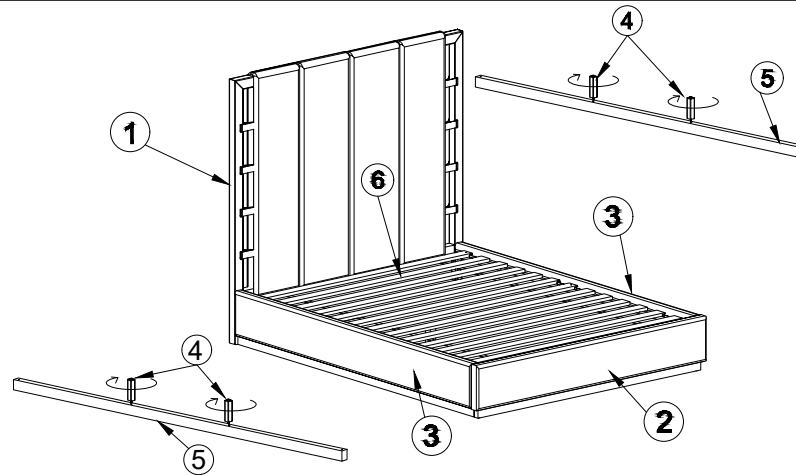

ASSEMBLY INSTRUCTION FOR MODEL: BED KING

HARDWARE LIST

A		Bolts M8x25	8
B		Spring washer	8
C		Flat washer	8
D		Long Screws M4x60	4
E		Short Screws M4x30	6
F		Key K4	1

Step: 1

Step: 2

ASSEMBLY INSTRUCTION FOR MODEL: BED KING