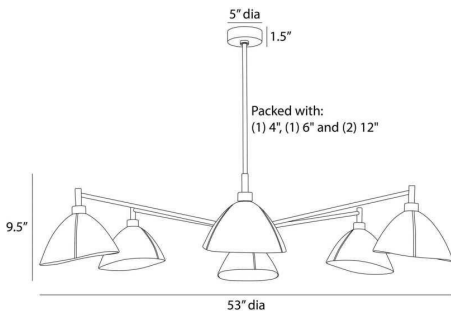

ARTERIOS

INLET CHANDELIER

DLC36
H: 14 IN, Dia: 53.00 IN
English Bronze, Ivory Faux
Shagreen Leather

Faux shagreen leather is carefully shaped and stitched to form the shades of the Inlet. Embossed with a shagreen stingray texture, the ivory domes suspend from a linear arm of English bronze steel. A leather cap centers the base of this dynamic style. A dramatic accessory, this style can also be complemented by the matching Inlet Sconce. Finish will vary. Damp-rated, although limited, covered outdoor conditions may affect finish.

APPEARANCE

Material	Faux Shagreen Leather, Steel
Finish	Ivory, English Bronze
Finish Will Vary	Yes
Top Coat/Sealant	No

DIMENSIONS

Canopy	H: 1.5 IN, Dia: 5.00 IN
Chandelier	H: 9.5 IN, Dia: 53.00 IN
Shade	H: 6 IN, Dia: 10.00 IN
Minimum Hanging	H: 14 IN
Max Hanging Height	46.5 in

WIRING

Rating	Damp
Cord	0.5 FT, Black/White, SVT
Socket	6, Type A - E26
Maximum Watt	8
Voltage	110-120 V

CERTIFICATIONS

Certifications	Mexico, United Arab Emirates, European Union, United States, Canada, Australia
----------------	--

COMPLIANCY

UL/ETL	Yes
CB	Yes
RoHS	Yes

SHIPPING

Product Weight	15.7 lbs
Gross Weight 1	25.93 lbs
Shipping Box 1	H: 9.84 IN, L: 47.83 IN, W: 45.86 IN

REPLACEMENT PARTS

Replacement Part 1	PIPE-488
Replacement Part 1 Dim	(1) 4", (1) 6", (1) 12"