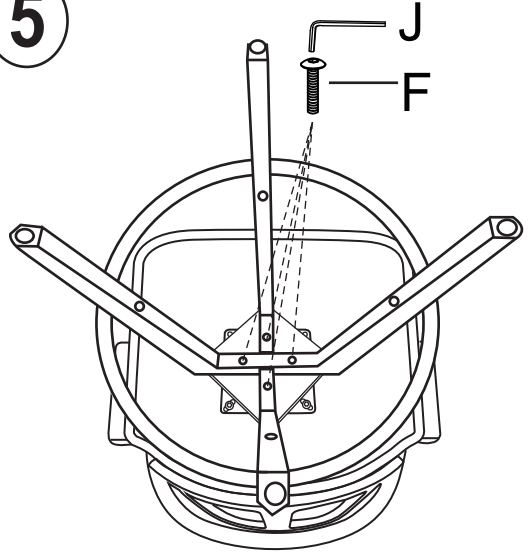

ITEM NO.: 8515B

A*1 	B*1 	C*1 	D*1 	E*1 	
F*8+1  M6X45mm	G*2+1  M6X25mm	H*2+1  M6X20mm	I*2+1  Rubber Washer	J*1  M6	K*1  SPARE FOOT NAIL

1

2

3

4

5

6

Note: adjust the foot nails to make the chair balance.