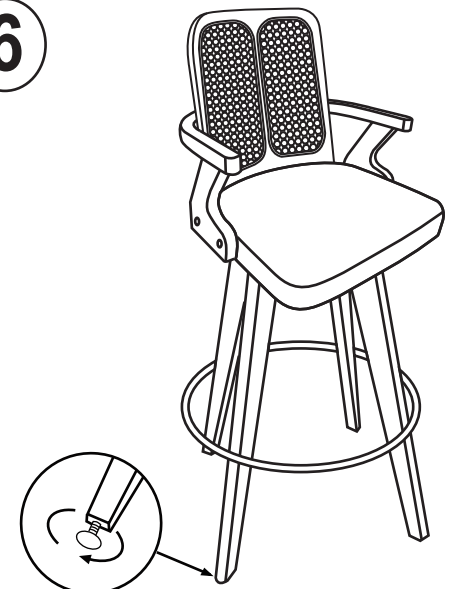

ITEM NO.: 8515B

A*1 	B*1 	C*1 	D*1 	E*1 	
F*8+1  M6X45mm	G*2+1  M6X25mm	H*2+1  M6X20mm	I*2+1  Rubber Washer	J*1  M6	K*1  SPARE FOOT NAIL

1

2

3

4

5

6

Note: adjust the foot nails to make the chair balance.