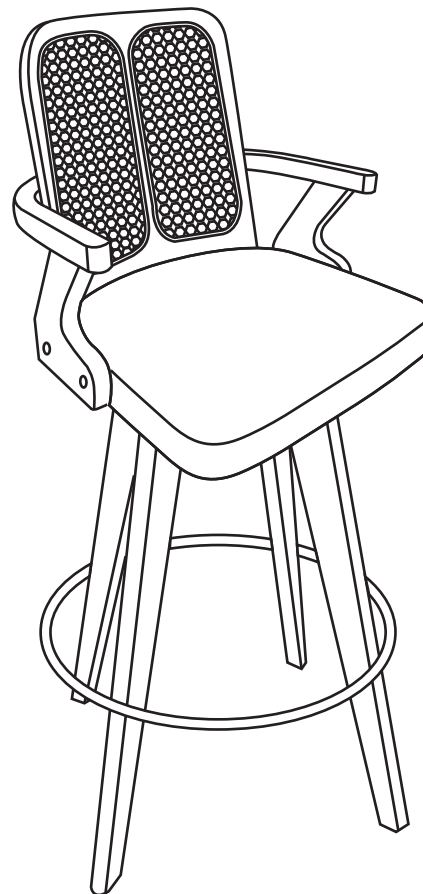

ITEM NO.: 8515B

A*1 	B*1 	C*1 	D*1 	E*1 	
F*8+1  M6X45mm	G*2+1  M6X25mm	H*2+1  M6X20mm	I*2+1  Rubber Washer	J*1  M6	K*1  SPARE FOOT NAIL

1

2

3

4

5

6

Note: adjust the foot nails to make the chair balance.