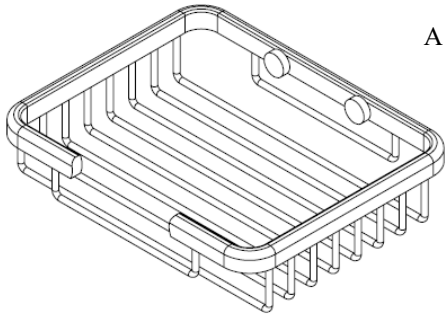

# Shower Basket Installation Guide

A

B

Parts Included	QTY
A - Shower Basket	1
B - Screw	2

Description	Finish	Weight (lb)	WxHxD (mm)	WxHxD (Inches)	Metal Type
Shower Basket	Chrome	1	160 x 36 x 130	6.3 x 1.4 x 5.1	Brass
Shower Basket	Matte Black	1	160 x 36 x 130	6.3 x 1.4 x 5.1	Brass