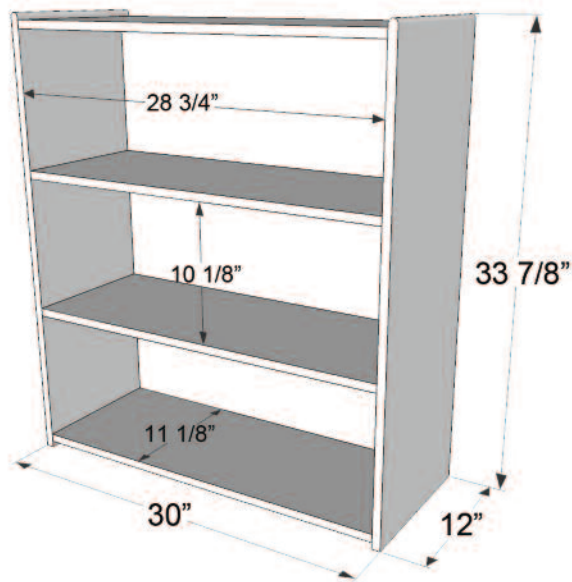

Bookshelf - 33⁷/₈"H
33⁷/₈"H x 30"W x 12"D

GREENGUARD® Children & Schools certified. Fixed shelving provides plenty of space for books, puzzles & more. 100% Plywood with mortise & secure fastener construction for exceptional strength and durability. UV Finish provides unsurpassed protection and beauty. MADE IN THE USA. Unassembled or Assembled options available. 33-7/8"H x 30"W x 12"D