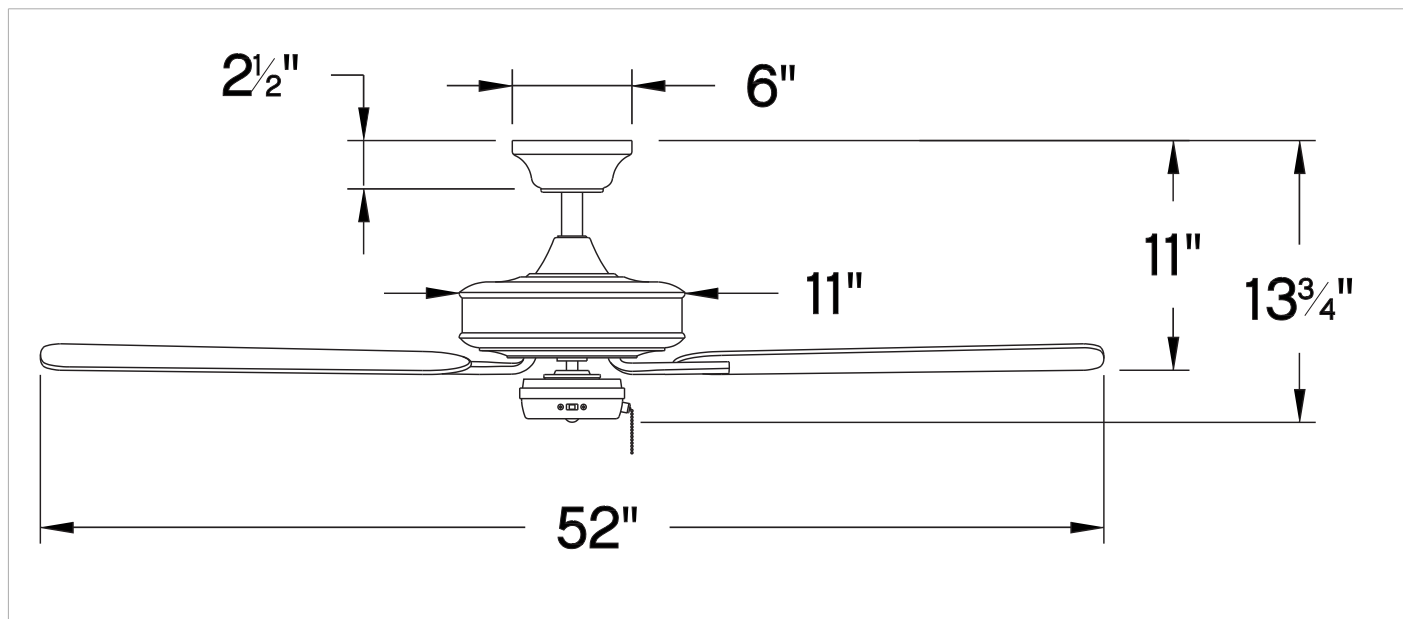

METRO WET

903352FMM-NWA

METRO WET 52" FAN

DETAILS	
FAN FINISH:	Metallic Matte Bronze
BLADE COUNT:	5
SLOPE DEGREE:	20

DIMENSIONS	
WIDTH:	52"
HEIGHT:	9.8"

LIGHT SOURCE	
VOLTAGE:	120v

MOUNTING	
CANOPY:	6" Dia.
LEAD WIRE:	1 x 76"

HINKLEY

HINKLEY
33000 Pin Oak Parkway
Avon Lake, OH 44012

PHONE: (440) 653-5500
Toll Free: 1 (800) 446-5539

hinkley.com

METRO WET 52" FAN

903352FMM-NWA

PERFORMANCE SPECIFICATIONS	STANDARD		DUAL MOUNT	
	HIGH SPEED	AVERAGE SPEED	HIGH SPEED	AVERAGE SPEED
Airflow	4672	3189	4167	2884
EnergyUse	57.7	35	57.6	35
EnergyCost	16	10	16	10
Efficiency	81	90	72.3	82
AMPS	0.49	0.35	0.49	0.35
RPMS	154	105	152	34