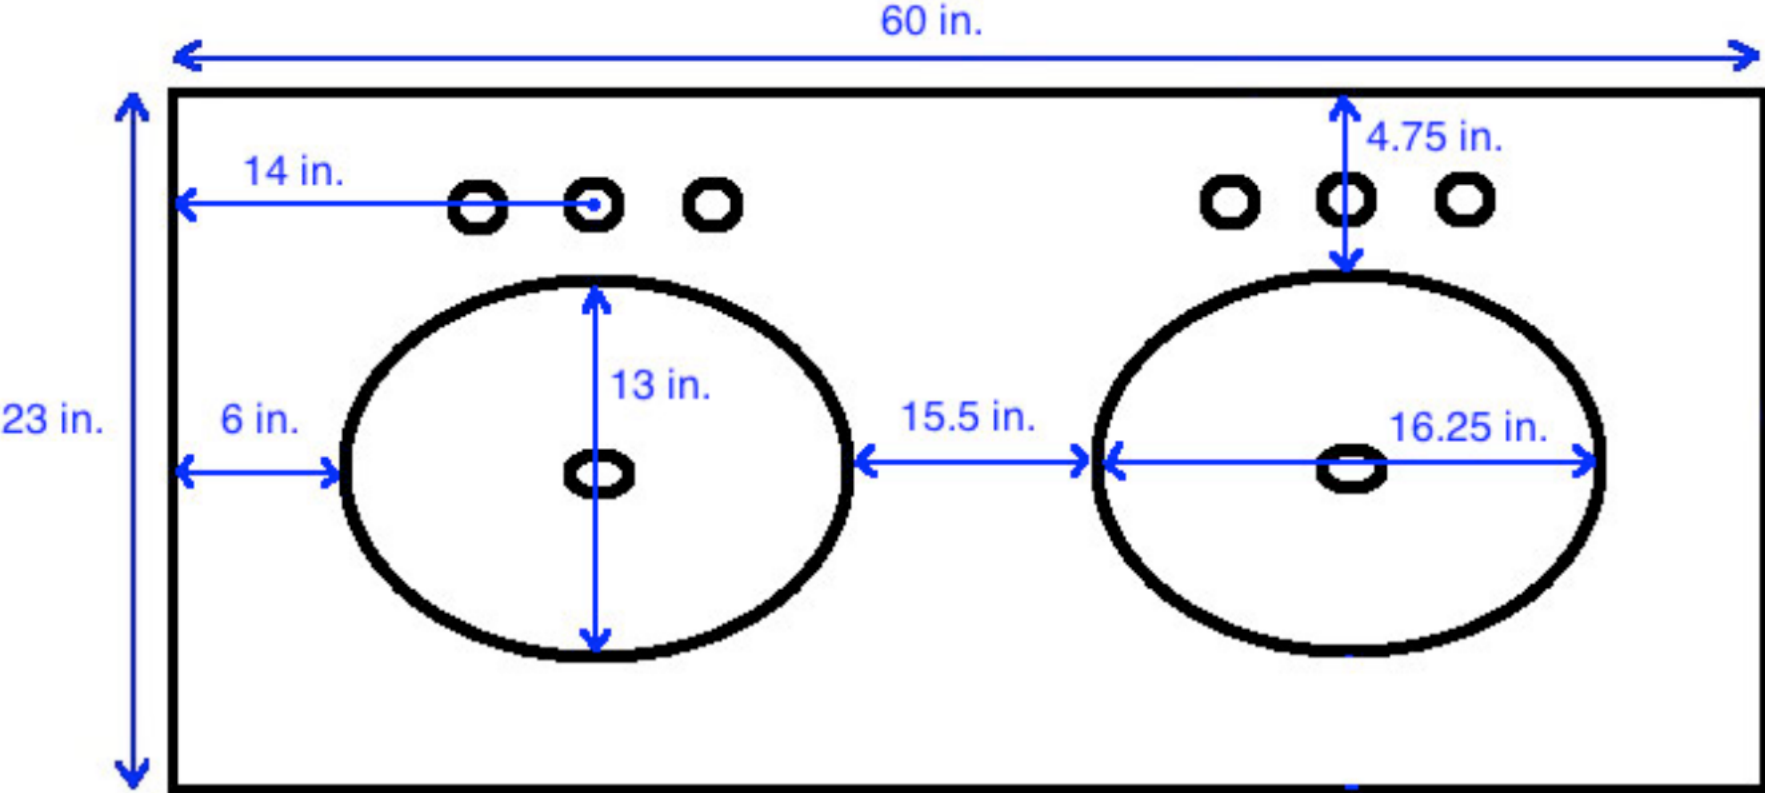

60-inch Double Vanity

Top View

All measurements were taken by hand. Please allow for a slight margin of error.