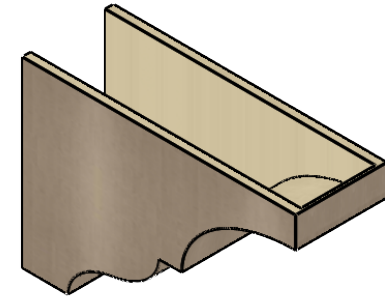

ITEM NUMBER: CORU11X33X22ASHRCPR

11"W X 33"D X 22"H SERIES 3 CLASSIC ASHEBORO ROUGH CEDAR
TIMBERTHANE FAUX WOOD CORBEL, PRIMED

SIDE PROFILE

FRONT PROFILE

ISOMETRIC

EKENA MILLWORK
2300 WEST MAIN ST.
CLARKSVILLE, TX 75426
TOLL FREE: 866-607-0453
WWW.EKENAMILLWORK.COM

NOTES

1. INSTALLATION TO BE COMPLETED IN ACCORDANCE WITH MANUFACTURER'S SPECIFICATIONS.
2. DRAWING MAY NOT BE TO SCALE
3. THIS DRAWING IS INTENDED FOR DESIGN AND PLANNING PURPOSES ONLY.
4. ALL INFORMATION CONTAINED HEREIN WAS CURRENT AT THE TIME OF DEVELOPMENT BUT MUST BE REVIEWED AND APPROVED BY THE PRODUCT MANUFACTURER TO BE CONSIDERED ACCURATE.
5. TIMBERTHANE ARCHITECTURAL PRODUCTS ARE MADE FROM HIGH DENSITY URETHANE AND COME FACTORY PRIMED