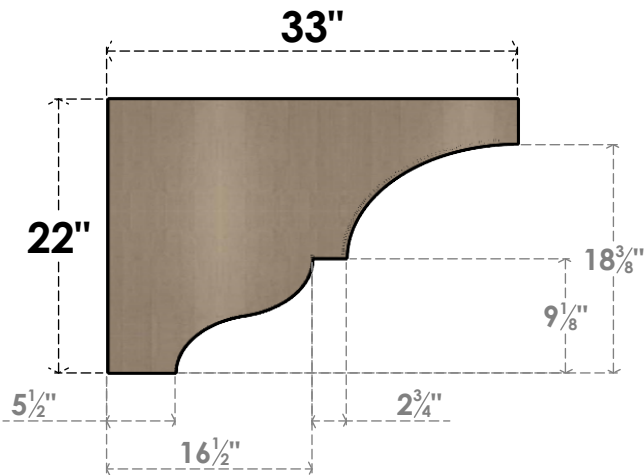

ITEM NUMBER: CORU11X33X22ASHRCPR

11"W X 33"D X 22"H SERIES 3 CLASSIC ASHEBORO ROUGH CEDAR
TIMBERTHANE FAUX WOOD CORBEL, PRIMED

SIDE PROFILE

FRONT PROFILE

ISOMETRIC

EKENA MILLWORK
2300 WEST MAIN ST.
CLARKSVILLE, TX 75426
TOLL FREE: 866-607-0453
WWW.EKENAMILLWORK.COM

NOTES

1. INSTALLATION TO BE COMPLETED IN ACCORDANCE WITH MANUFACTURER'S SPECIFICATIONS.
2. DRAWING MAY NOT BE TO SCALE
3. THIS DRAWING IS INTENDED FOR DESIGN AND PLANNING PURPOSES ONLY.
4. ALL INFORMATION CONTAINED HEREIN WAS CURRENT AT THE TIME OF DEVELOPMENT BUT MUST BE REVIEWED AND APPROVED BY THE PRODUCT MANUFACTURER TO BE CONSIDERED ACCURATE.
5. TIMBERTHANE ARCHITECTURAL PRODUCTS ARE MADE FROM HIGH DENSITY URETHANE AND COME FACTORY PRIMED