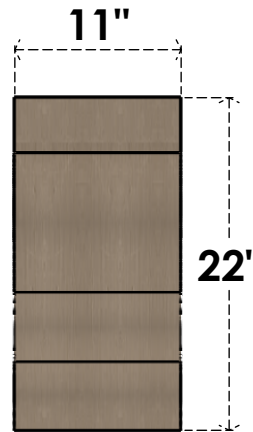

ITEM NUMBER: CORU11X33X22ASHRCPR

11"W X 33"D X 22"H SERIES 3 CLASSIC ASHEBORO ROUGH CEDAR
TIMBERTHANE FAUX WOOD CORBEL, PRIMED

SIDE PROFILE

FRONT PROFILE

ISOMETRIC

EKENA MILLWORK
2300 WEST MAIN ST.
CLARKSVILLE, TX 75426
TOLL FREE: 866-607-0453
WWW.EKENAMILLWORK.COM

NOTES

1. INSTALLATION TO BE COMPLETED IN ACCORDANCE WITH MANUFACTURER'S SPECIFICATIONS.
2. DRAWING MAY NOT BE TO SCALE
3. THIS DRAWING IS INTENDED FOR DESIGN AND PLANNING PURPOSES ONLY.
4. ALL INFORMATION CONTAINED HEREIN WAS CURRENT AT THE TIME OF DEVELOPMENT BUT MUST BE REVIEWED AND APPROVED BY THE PRODUCT MANUFACTURER TO BE CONSIDERED ACCURATE.
5. TIMBERTHANE ARCHITECTURAL PRODUCTS ARE MADE FROM HIGH DENSITY URETHANE AND COME FACTORY PRIMED