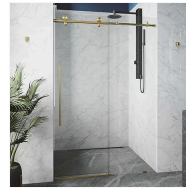

Duo Blonde Wood 24" Single Vanity with Integrated White Ceramic Top

SPECIFICATIONS

Assembly Required	See installation guide	Available Sizes	24", 32", 40"
Cabinet Color	Blonde Wood	Cabinet Dimensions (without Top)	23.6"W x 17.7"D x 21.25"H
Cabinet Finish	Matte	Commercial	Light Commercial
Counter Color	White	Counter Finish	Polished
Counter Overflow	Yes	Faucet	Faucet Not Included
Glides	Soft-Close	Location	Bathroom, Indoor
Made In	Spain	Number of Drawers	2
Residential	Yes	Sample Size	4" x 4"
Sink Dimensions	20.472441W x 10.63D x 5.23H	Sink Type	Integrated
Vanity Top Dimension	24.02"W x 18.11"D x .6"H	Vanity Top Material	Ceramic
Weight	85 lbs		

Explore The Maintenance Guide: [Click Here](#).

OPTIONS

SIZES:

Frequently Bought Together

Olinda Brushed
Black 20x36"...

Terramay White
24x48 Matte...

Seville Delfi Beige
12x12 Natural...

Volare 60x76
Reversible Sliding...