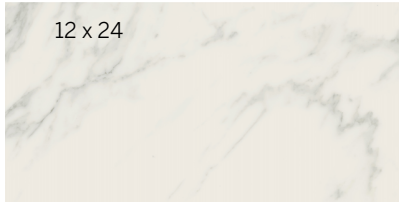

Statuario Stone Porcelain Tile

Available Colors

Eterna Bianco

Statuario Stone

Porcelain Tile

Sizes (shown in Eterna Bianco)

12 x 24

2 x 2 Square Mosaic
(Mounted on a 12 x 12 sheet)