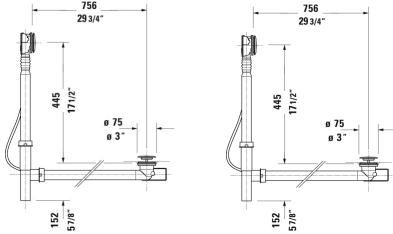

Accessories Cable-driven waste and overflow # 790251

Cable-driven waste and overflow	Dimension	Weight	Order number
for central outlet			
Colors			
Variant			

All drawings contain the necessary measurements which are subject to standard tolerances. They are stated in inch & mm and are non-binding. Exact measurements, in particular for customized installation scenarios, can only be taken from the finished ceramic piece.