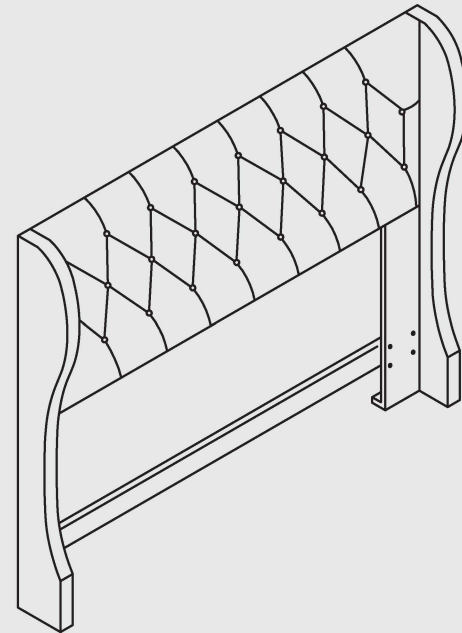

KING / CAL KING HEADBOARD

ADULT ASSEMBLY REQUIRED

If you are missing any parts or have any questions regarding assembly, do not return this item to the retailers store. Please call our toll- free customer service number and have this assembly manual open to the parts list ready to provide the model name, and part name or number.

A. 1-3/4" Bolt
26x

B. Connector
2x

C. Flat Washer
24x

D. Lock Washer
24x

E. Wrench
1x

F. Headboard
1x

G. Foot Connector
1x

H. 1" Bolt
4x