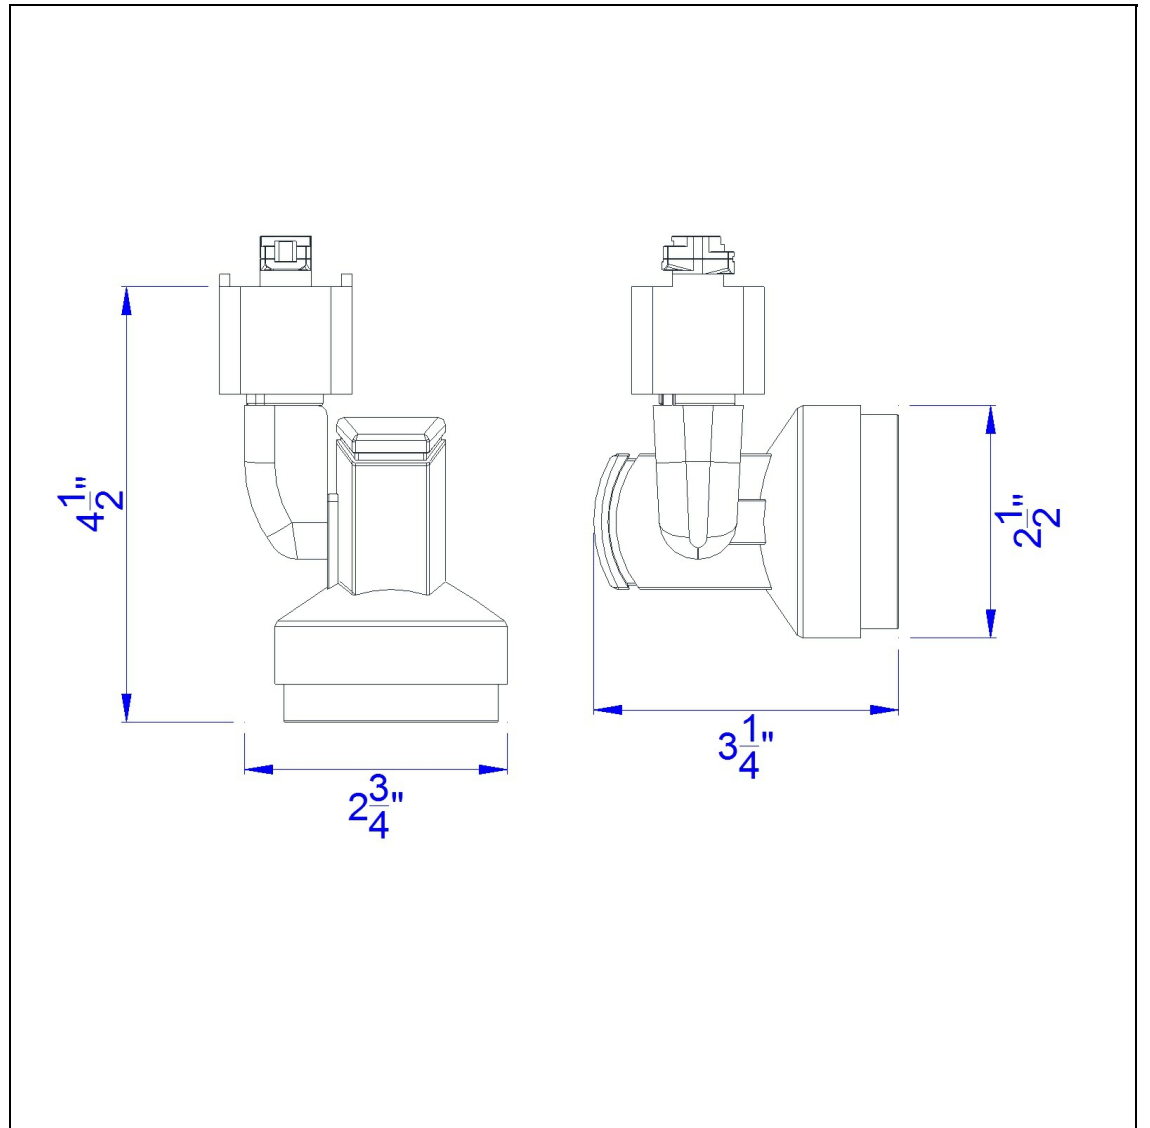

Product No. **HT-352-BS**

Description

AC 10W, 3300K, 650 Lumen, dimmable integrated LED track fixture  
 Durable Metal Construction  
 Adjustable head led track fixture  
 12/24/36 Degree beam  
 180 Degree Rotation Capability  
 Ships in one Carton  
 Dimmable with Lutron dimmers #: DVCL-153P, SCL-153P, AYCL-153P, CTCL-153P, DVCL-253P, DVSCLL-253P,  
 4.5" Height Metal Track Head in Brushed Steel

Technical Specifications

<b>UPC</b>	020193067284
<b>Wattage</b>	LED 10W
<b>CRI</b>	90
<b>Lumen</b>	650
<b>Switch Type</b>	Track
<b>Bulb Base</b>	LED
<b>Number of Lights</b>	1
<b>Color</b>	Brushed Steel

<b>Carton 1 Dimensions</b>	13.60 x 9.60 x 12.80
<b>Carton 2 Dimensions</b>	0.00 x 0.00 x 12.80
<b>Package Dimensions</b>	L: 12.80 W: 9.60 H: 13.60