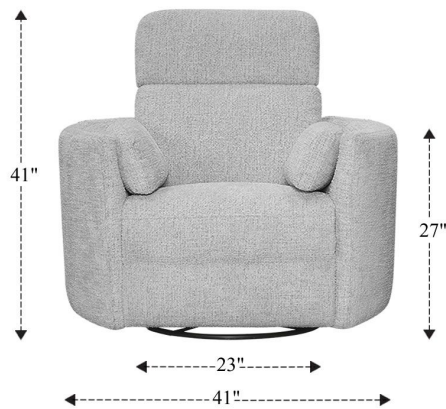

## Manual Swivel Glider Recliner

Overall Dimensions	41" x 38" x 41"
Overall Width	41"
Overall Depth	38"
Overall Height	41"
Overall Weight	104.5 lbs.
Fully Reclined	62.5"
Distance from Wall	13.75"
Back of Seat to end of Chaise	41"
Leg Height (Distance from Foot Rest to Floor in Full Recline)	20.5"
Head Height (Distance from Headrest to Floor in Full Recline)	30.5"

Seat Width	23"
Seat Depth	22.75"
Seat Height	20"
Arm Width	2.5"
Arm Depth	26.5"
Arm Height	27"
Back Width	23.5"
Back Height	24.5"
Headrest Extended from Back	--