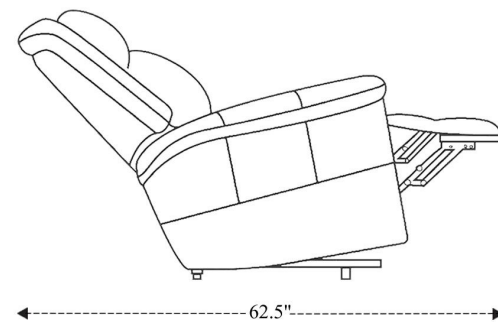

## Manual Swivel Glider Recliner

Overall Dimensions	41" x 38" x 41"
Overall Width	41"
Overall Depth	38"
Overall Height	41"
Overall Weight	104.5 lbs.
Fully Reclined	62.5"
Distance from Wall	13.75"
Back of Seat to end of Chaise	41"
Leg Height (Distance from Foot Rest to Floor in Full Recline)	20.5"
Head Height (Distance from Headrest to Floor in Full Recline)	30.5"

Seat Width	23"
Seat Depth	22.75"
Seat Height	20"
Arm Width	2.5"
Arm Depth	26.5"
Arm Height	27"
Back Width	23.5"
Back Height	24.5"
Headrest Extended from Back	--