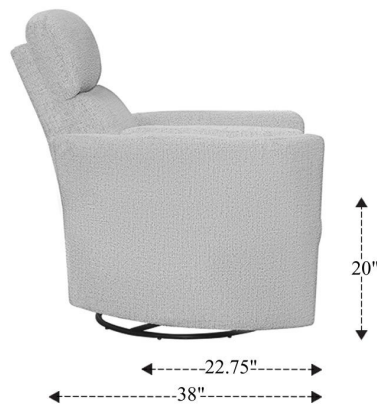

## Manual Swivel Glider Recliner

Overall Dimensions	41" x 38" x 41"
Overall Width	41"
Overall Depth	38"
Overall Height	41"
Overall Weight	104.5 lbs.
Fully Reclined	62.5"
Distance from Wall	13.75"
Back of Seat to end of Chaise	41"
Leg Height (Distance from Foot Rest to Floor in Full Recline)	20.5"
Head Height (Distance from Headrest to Floor in Full Recline)	30.5"

Seat Width	23"
Seat Depth	22.75"
Seat Height	20"
Arm Width	2.5"
Arm Depth	26.5"
Arm Height	27"
Back Width	23.5"
Back Height	24.5"
Headrest Extended from Back	--