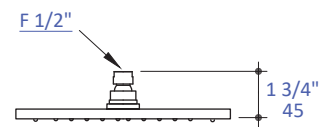

Features:

- Tilting round rain shower head
- Brass construction with 75 rubber nozzles
- Wall-mount installation recommended
- Arm and flange sold separately
- Outfitted with a 1.75GPM flow regulator, with backflow prevention

Finish Options:

- CR - Polished Chrome
- PN - Polished Nickel
- NI - Brushed Nickel
- BG - Brushed Gold
- 44 - Matte Black