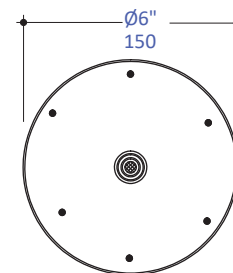

Features:

- Tilting round rain shower head
- Brass construction with 75 rubber nozzles
- Wall-mount installation recommended
- Arm and flange sold separately
- Outfitted with a 1.75GPM flow regulator, with backflow prevention

Finish Options:

- CR - Polished Chrome
- PN - Polished Nickel
- NI - Brushed Nickel
- BG - Brushed Gold
- 44 - Matte Black

Codes + Standards:

- Meets and exceeds applicable national codes
- Meets Cal-green requirement
- Complies with CEC standard

Recommended Accessories:

- Item #0171: Wall-mount round shower arm with flange
- Item #15PB1.L.R: Built-in single-lever mixer with lever handle and escutcheon

LACAVA reserves the right to revise any dimension or information on this sheet without notice. Dimensions are nominal and may vary within an industry accepted tolerance of 1/4". Drawings provided herein are meant to give the user an idea of the product and are not made to scale. Location of plumbing is meant for reference, your specific application may vary.
Revised:12/02/2021