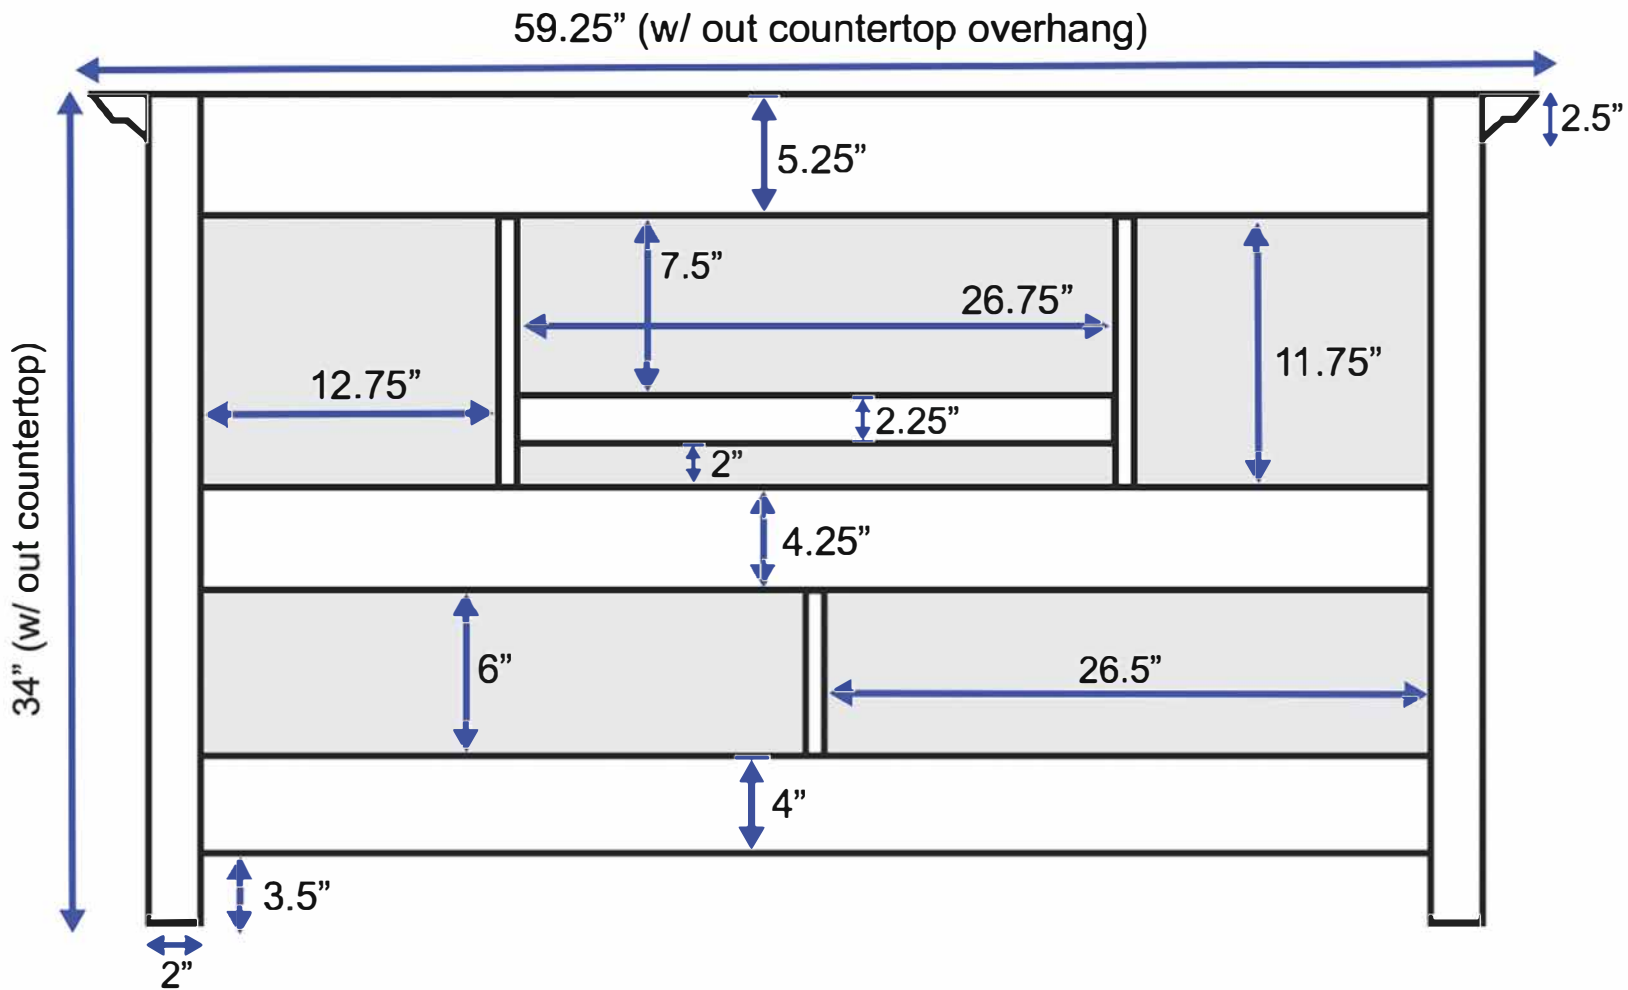

Paige 60-inch Vanity (Back View)

All measurements are approximate and rounded to the nearest quarter inch.
Please allow for a slight margin of error.