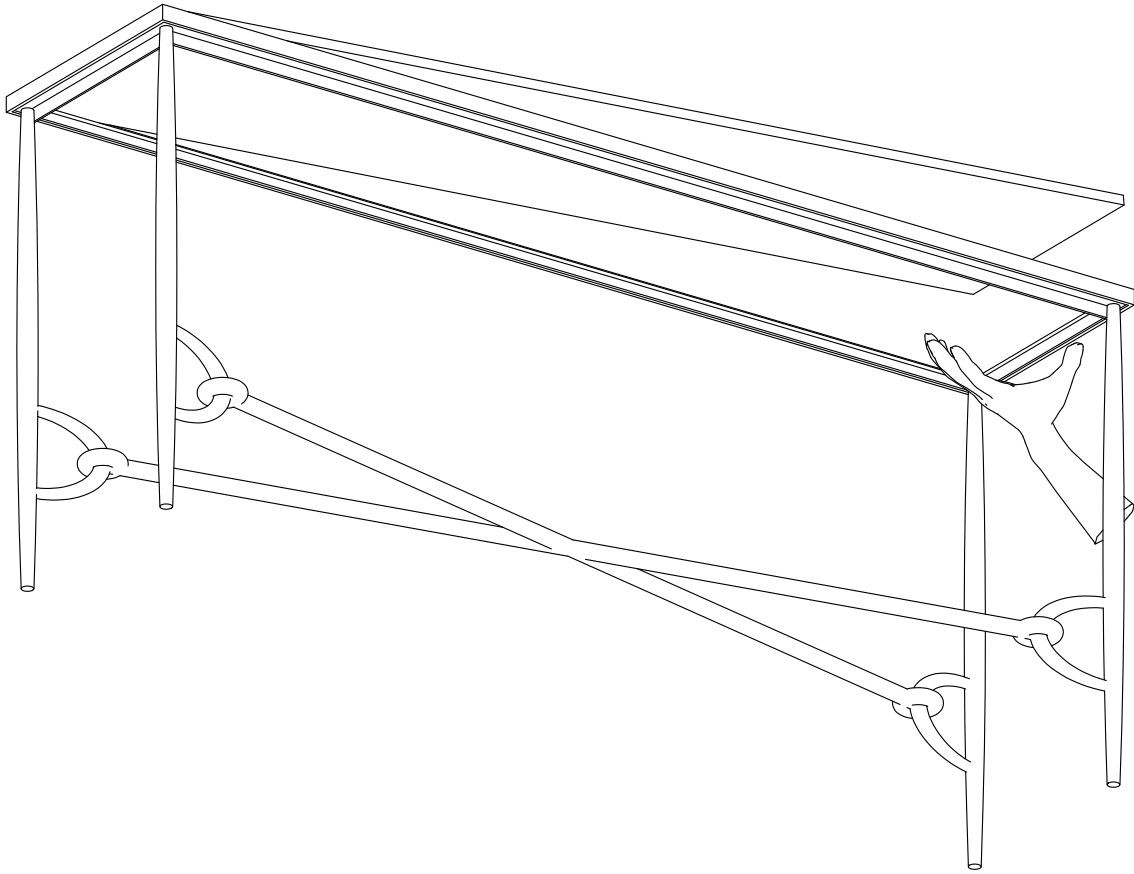

ASSEMBLY INSTRUCTION

Product Description: Babylon Console Table

Hardware/Component List :

No.	Hardware/Component List	Size	Quantity
1	 Glass Top		1
2	 Iron Base		1

CAUTION : Please do not over tighten bolts / screw.

ASSEMBLY INSTRUCTION

Product Description: Babylon Console Table

1

2

Level Adjustment - In case the doors or handles are not aligned, use levelers to adjust the balance of the them.

CAUTION : Please do not over tighten bolts / screw.