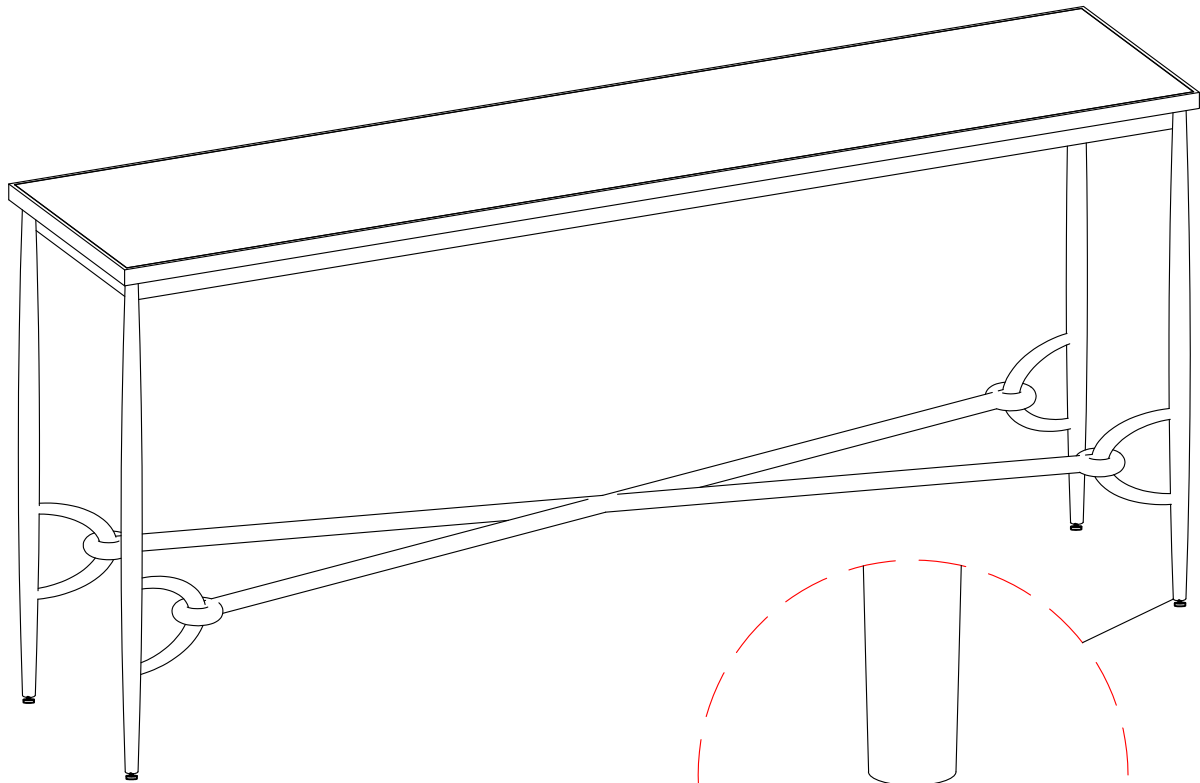

ASSEMBLY INSTRUCTION

Product Description: Babylon Console Table

Hardware/Component List :

No.	Hardware/Component List	Size	Quantity
1	 Glass Top		1
2	 Iron Base		1

CAUTION : Please do not over tighten bolts / screw.

ASSEMBLY INSTRUCTION

Product Description: Babylon Console Table

1

2

Level Adjustment - In case the doors or handles are not aligned, use levelers to adjust the balance of the them.

CAUTION : Please do not over tighten bolts / screw.