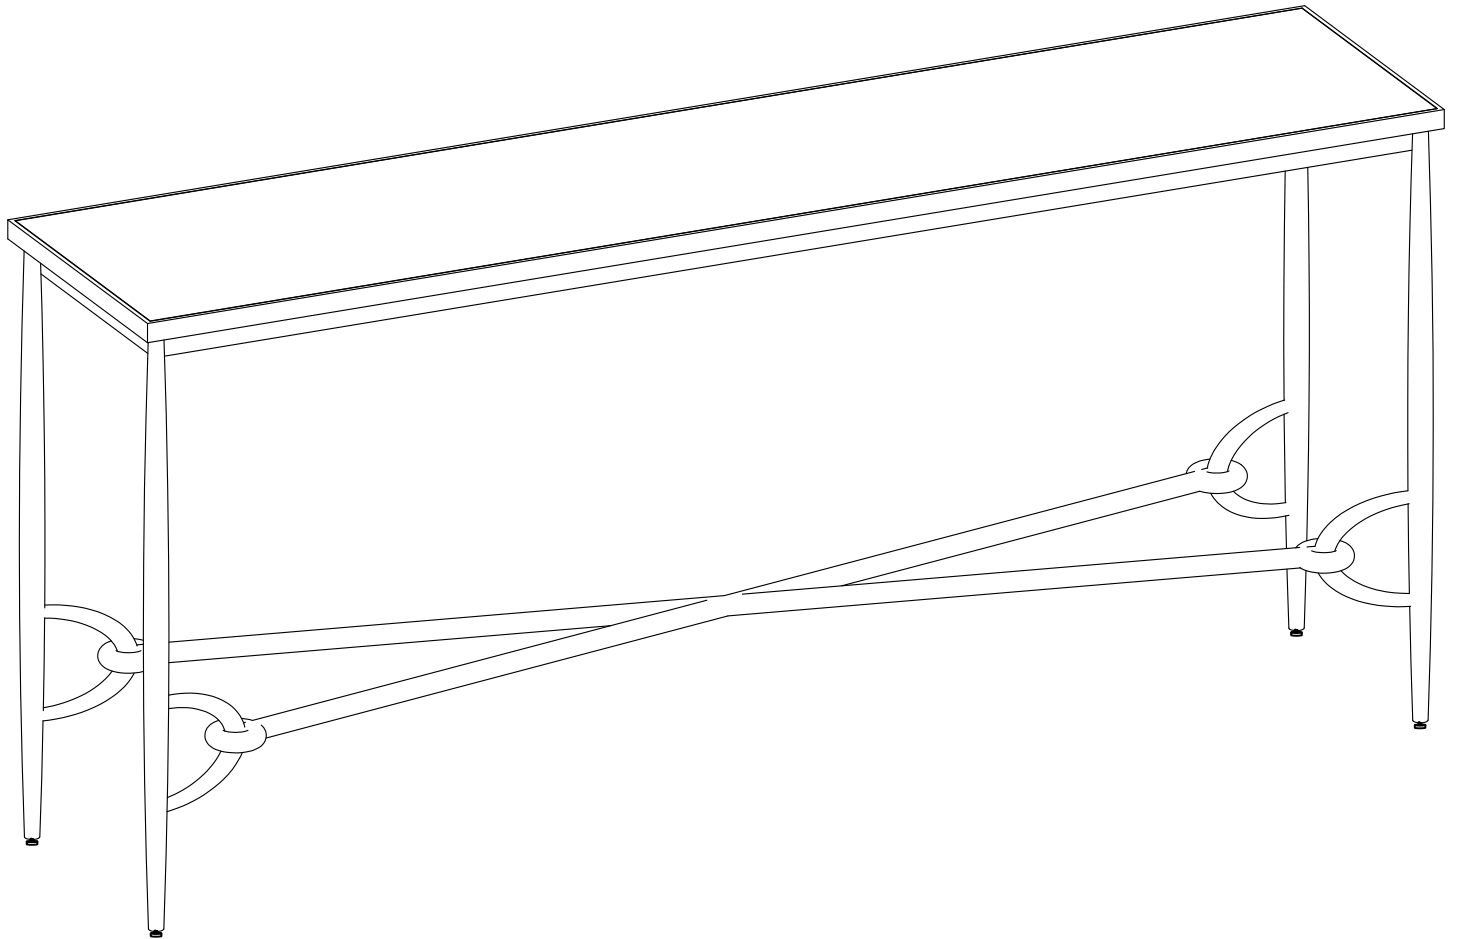

ASSEMBLY INSTRUCTION

Product Description: Babylon Console Table

Hardware/Component List :

No.	Hardware/Component List	Size	Quantity
1	 Glass Top		1
2	 Iron Base		1

CAUTION : Please do not over tighten bolts / screw.

ASSEMBLY INSTRUCTION

Product Description: Babylon Console Table

1

2

Level Adjustment - In case the doors or handles are not aligned, use levelers to adjust the balance of the them.

CAUTION : Please do not over tighten bolts / screw.