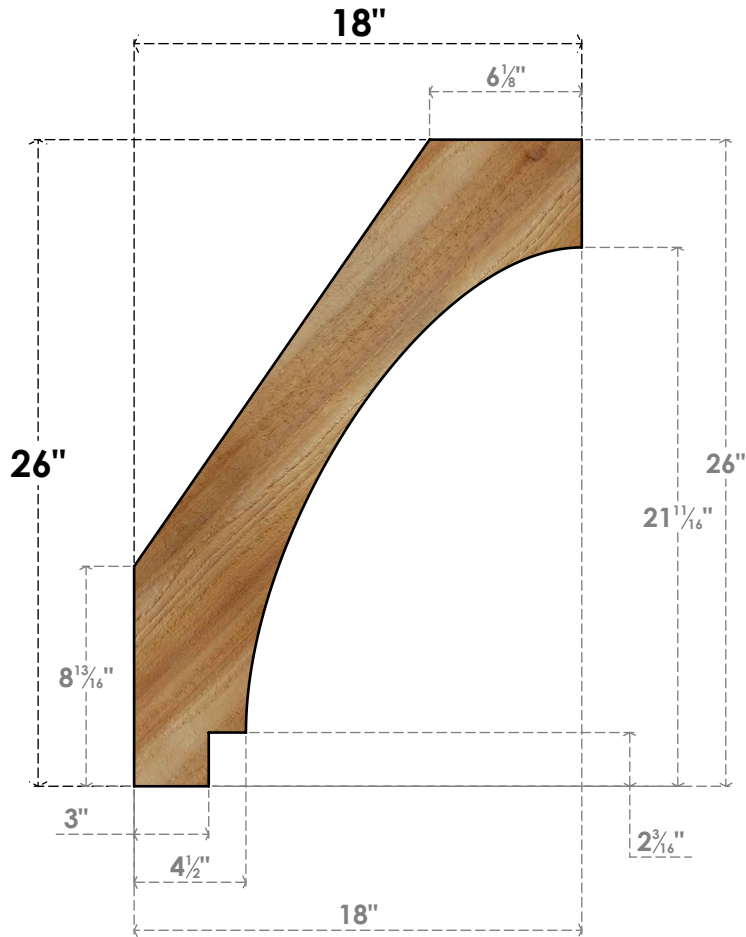

# BRC04X18X26IMP00RWR

4"W X 18"D X 26"H IMPERIAL ROUGH SAWN BRACE, WESTERN RED CEDAR

**SIDE**

**FRONT**

**EKENA MILLWORK**  
 2300 WEST MAIN ST.  
 CLARKSVILLE, TX 75426  
 TOLL FREE: 866-607-0453  
 WWW.EKENAMILLWORK.COM

**NOTES**

1. INSTALLATION TO BE COMPLETED IN ACCORDANCE WITH MANUFACTURER'S SPECIFICATIONS.
2. DRAWING MAY NOT BE TO SCALE
3. THIS DRAWING IS INTENDED FOR DESIGN AND PLANNING PURPOSES ONLY.
4. ALL INFORMATION CONTAINED HEREIN WAS CURRENT AT THE TIME OF DEVELOPMENT BUT MUST BE REVIEWED AND APPROVED BY THE PRODUCT MANUFACTURER TO BE CONSIDERED ACCURATE.
5. PRODUCTS ARE NOT KILN DRIED. THIS ITEM IS UNIQUE AND WILL CONTAIN THE NATURAL VARIATIONS THAT THE WOOD SPECIES OFFERS. THIS MAY RESULT IN VARIATIONS UP TO 1/4"