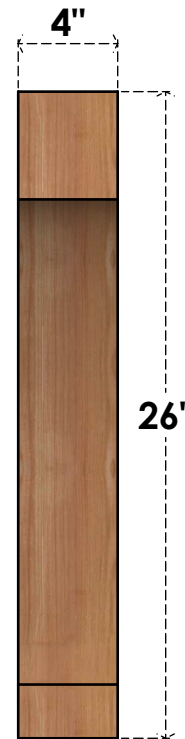

# BRC04X18X26IMP00RWR

4"W X 18"D X 26"H IMPERIAL ROUGH SAWN BRACE, WESTERN RED CEDAR

**SIDE**

**FRONT**

**EKENA MILLWORK**  
 2300 WEST MAIN ST.  
 CLARKSVILLE, TX 75426  
 TOLL FREE: 866-607-0453  
 WWW.EKENAMILLWORK.COM

**NOTES**

1. INSTALLATION TO BE COMPLETED IN ACCORDANCE WITH MANUFACTURER'S SPECIFICATIONS.
2. DRAWING MAY NOT BE TO SCALE
3. THIS DRAWING IS INTENDED FOR DESIGN AND PLANNING PURPOSES ONLY.
4. ALL INFORMATION CONTAINED HEREIN WAS CURRENT AT THE TIME OF DEVELOPMENT BUT MUST BE REVIEWED AND APPROVED BY THE PRODUCT MANUFACTURER TO BE CONSIDERED ACCURATE.
5. PRODUCTS ARE NOT KILN DRIED. THIS ITEM IS UNIQUE AND WILL CONTAIN THE NATURAL VARIATIONS THAT THE WOOD SPECIES OFFERS. THIS MAY RESULT IN VARIATIONS UP TO 1/4"