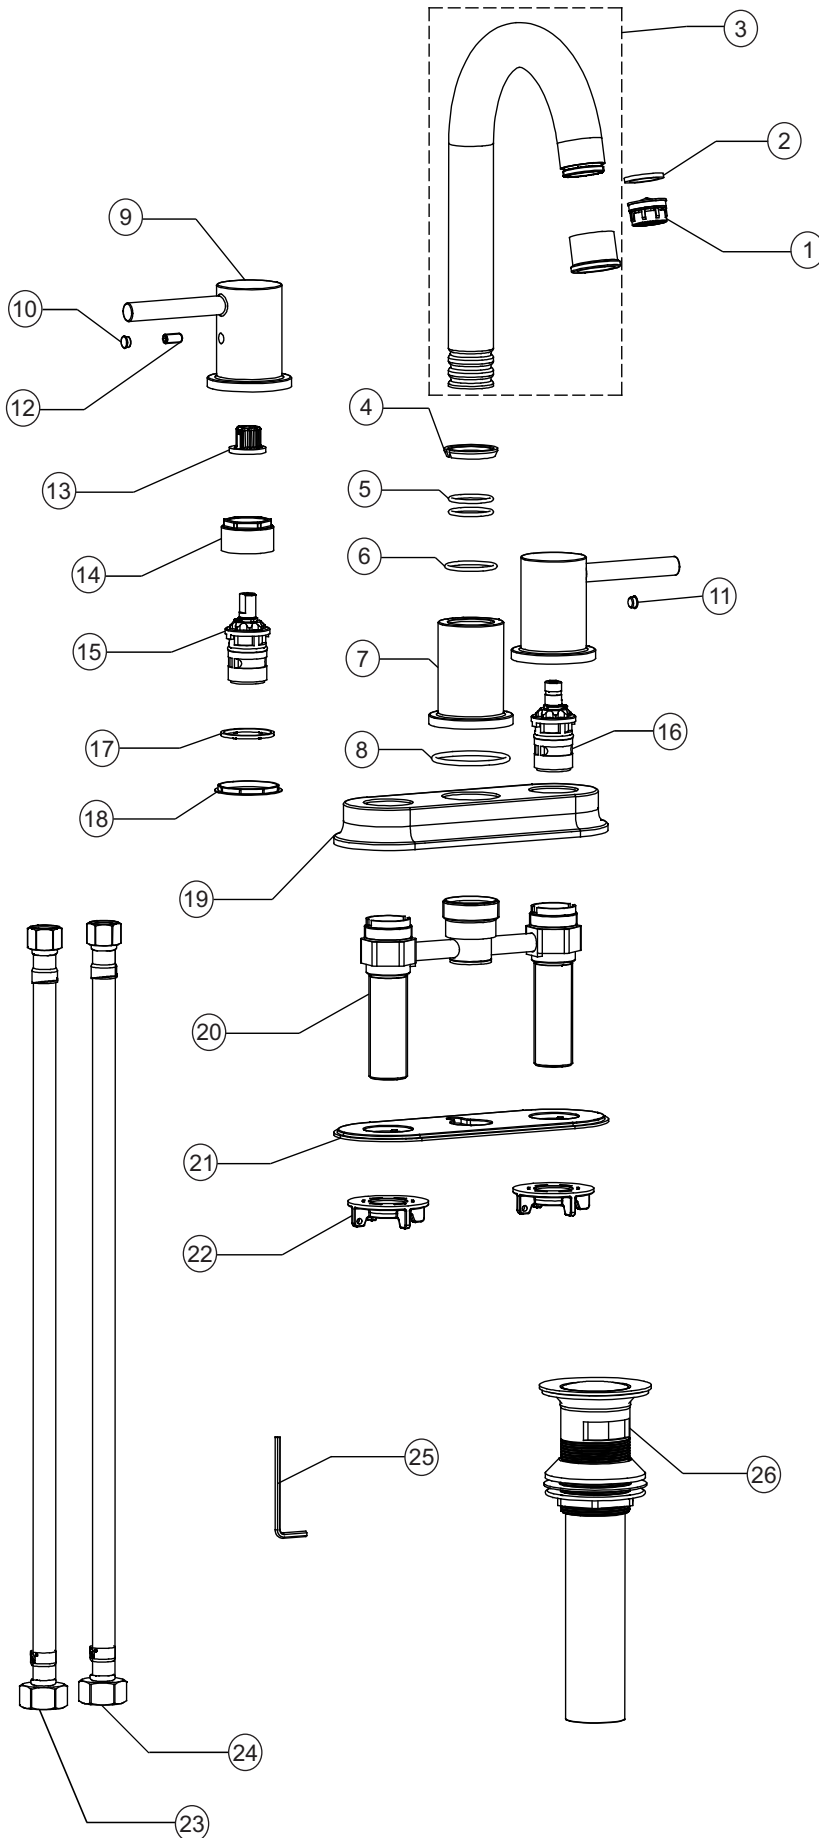

# Parts Breakdown

BA-400-06

Centerset Bathroom Faucet

No.	Description	Quantity
1	Aerator	1
2	Washer	1
3	Spout	1
4	Gasket	1
5	O-ring	2
6	O-ring	1
7	Spout Base	1
8	O-ring	1
9	Handle	2
10	Button (Red)	1
11	Button (Blue)	1
12	Set Screw	2
13	Spline	2
14	Nut	2
15	Valve (Hot)	1
16	Valve (Cold)	1
17	Washer	2
18	Bearing Ring	2
19	Deck Plate	1
20	Shank	1
21	Putty Plate	1
22	Mounting Nut	2
23	Flexible Hose	1
24	Flexible Hose	1
25	Allen Key	1
26	Over-flow Pop-up Drain	1